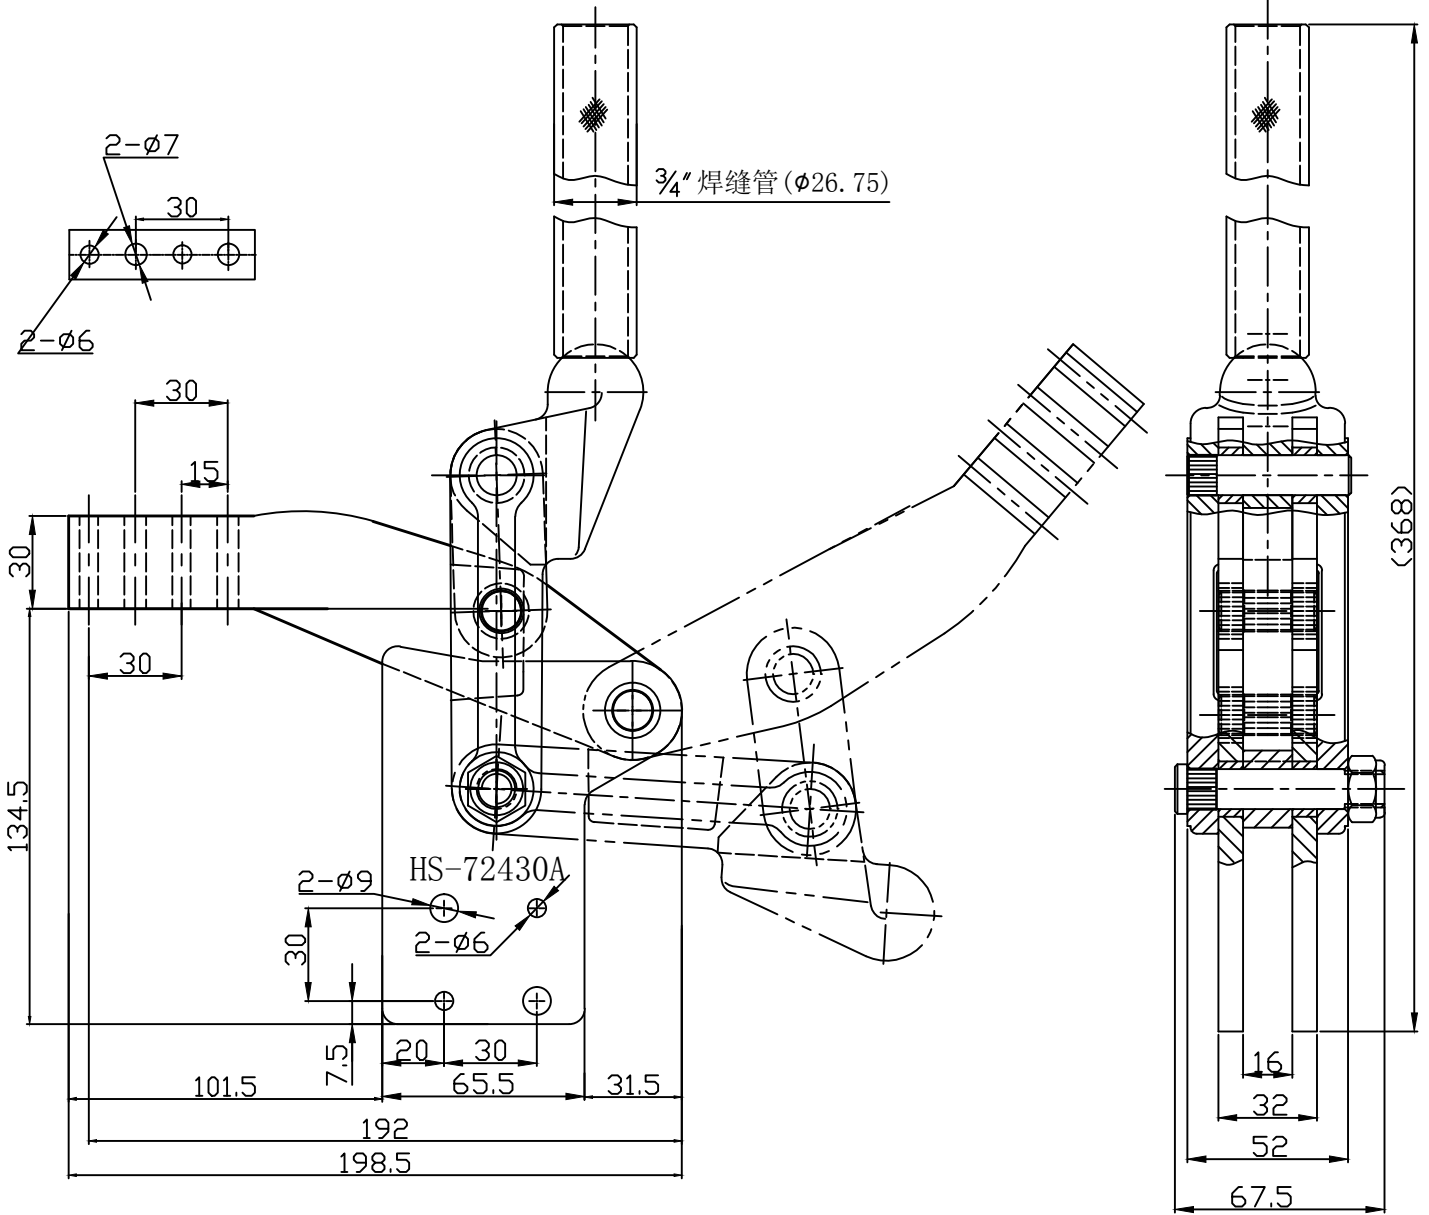

HS-72430A

HANDLE OPENS 128°
BAR OPENS 200°