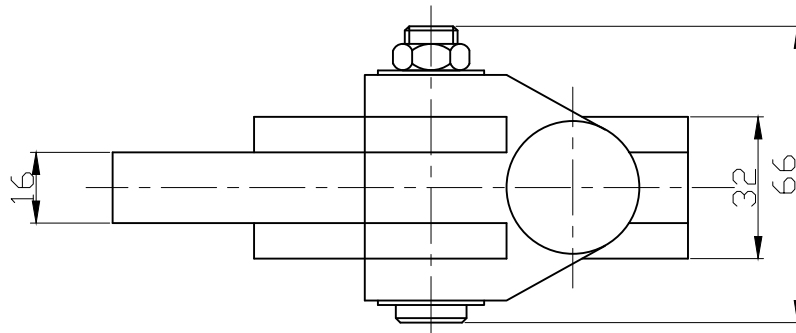

HS-72410

HANDLE OPENS 130°
BAR OPENS 195°