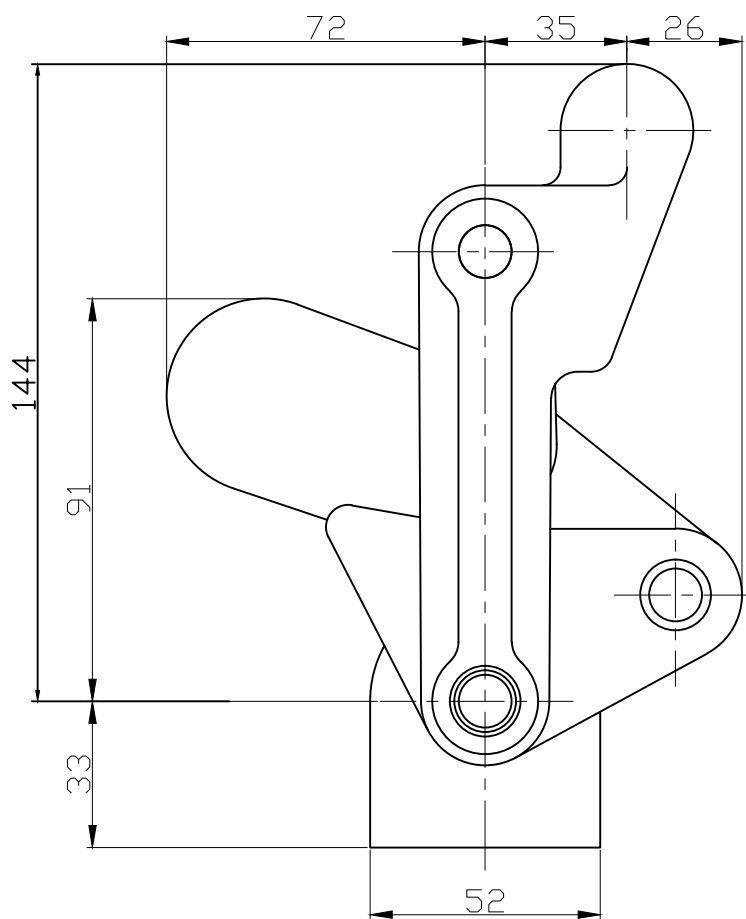

HS-72410

HANDLE OPENS 130°
BAR OPENS 195°