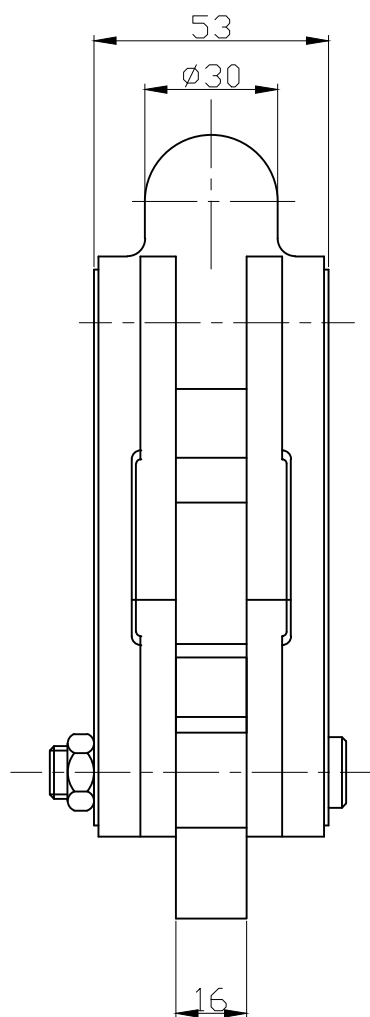

HS-72410

HANDLE OPENS 130°
BAR OPENS 195°