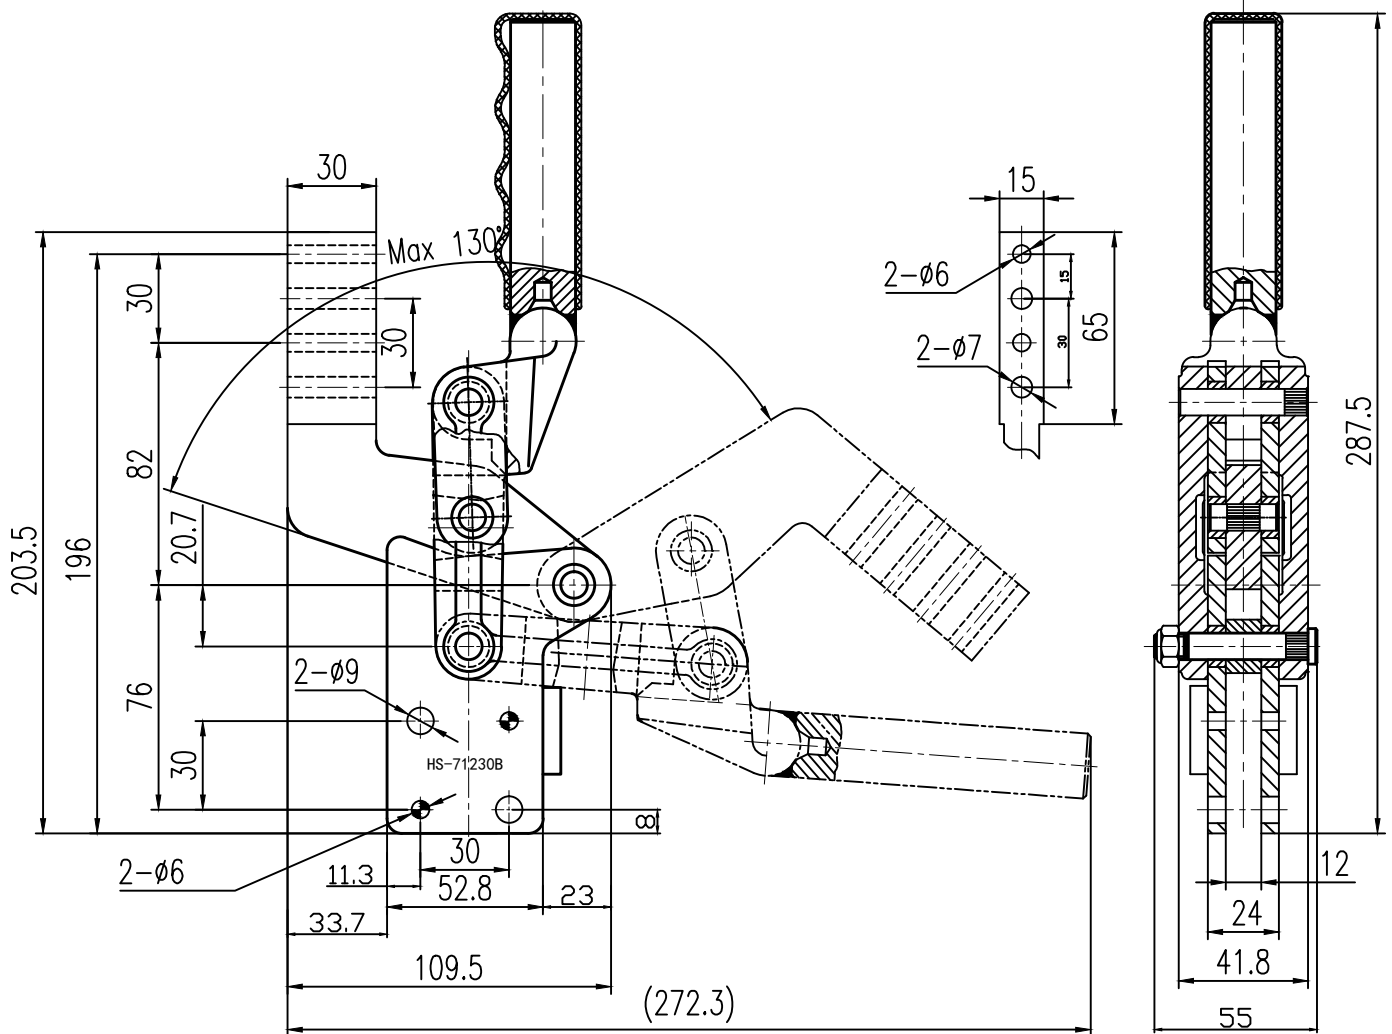

HS-71230B

HANDLE OPENS 92°
BAR OPENS 130°