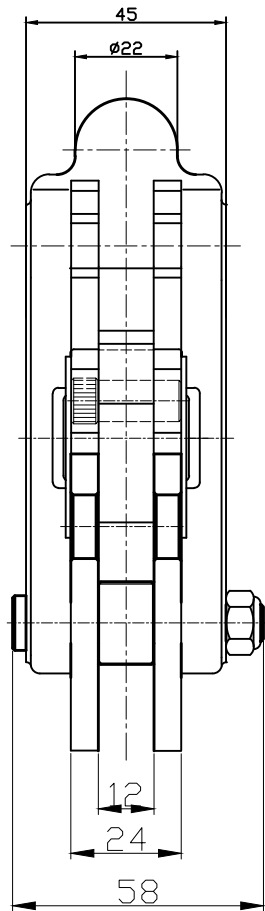

好手机电科技有限公司

HS-71210

HANDLE OPENS 130°

BAR OPENS 195°