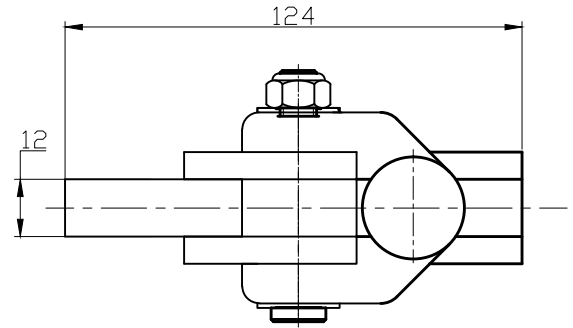

好手机电科技有限公司

HS-71210

HANDLE OPENS 130°

BAR OPENS 195°