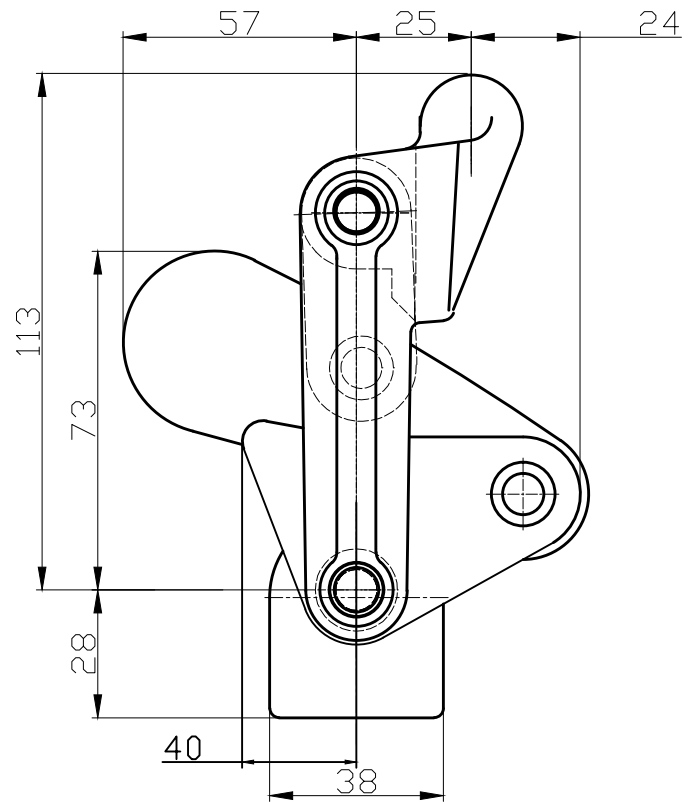

好手机电科技有限公司

HS-71210

HANDLE OPENS 130°

BAR OPENS 195°