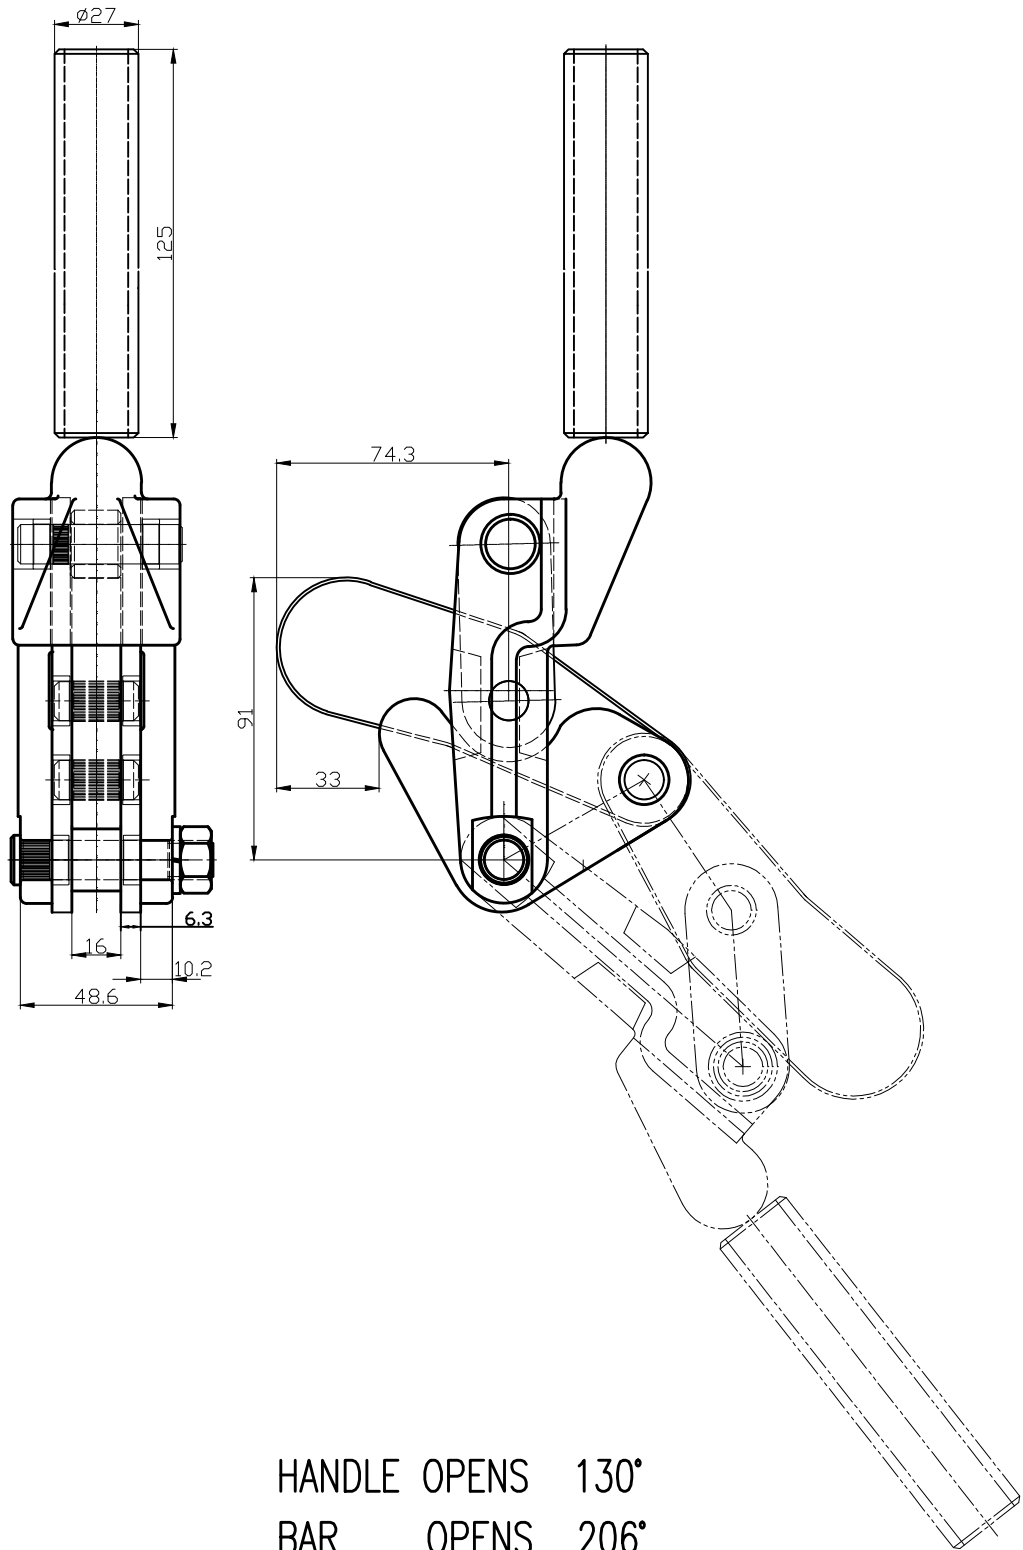

HS-70605

HANDLE OPENS 130°
BAR OPENS 206°