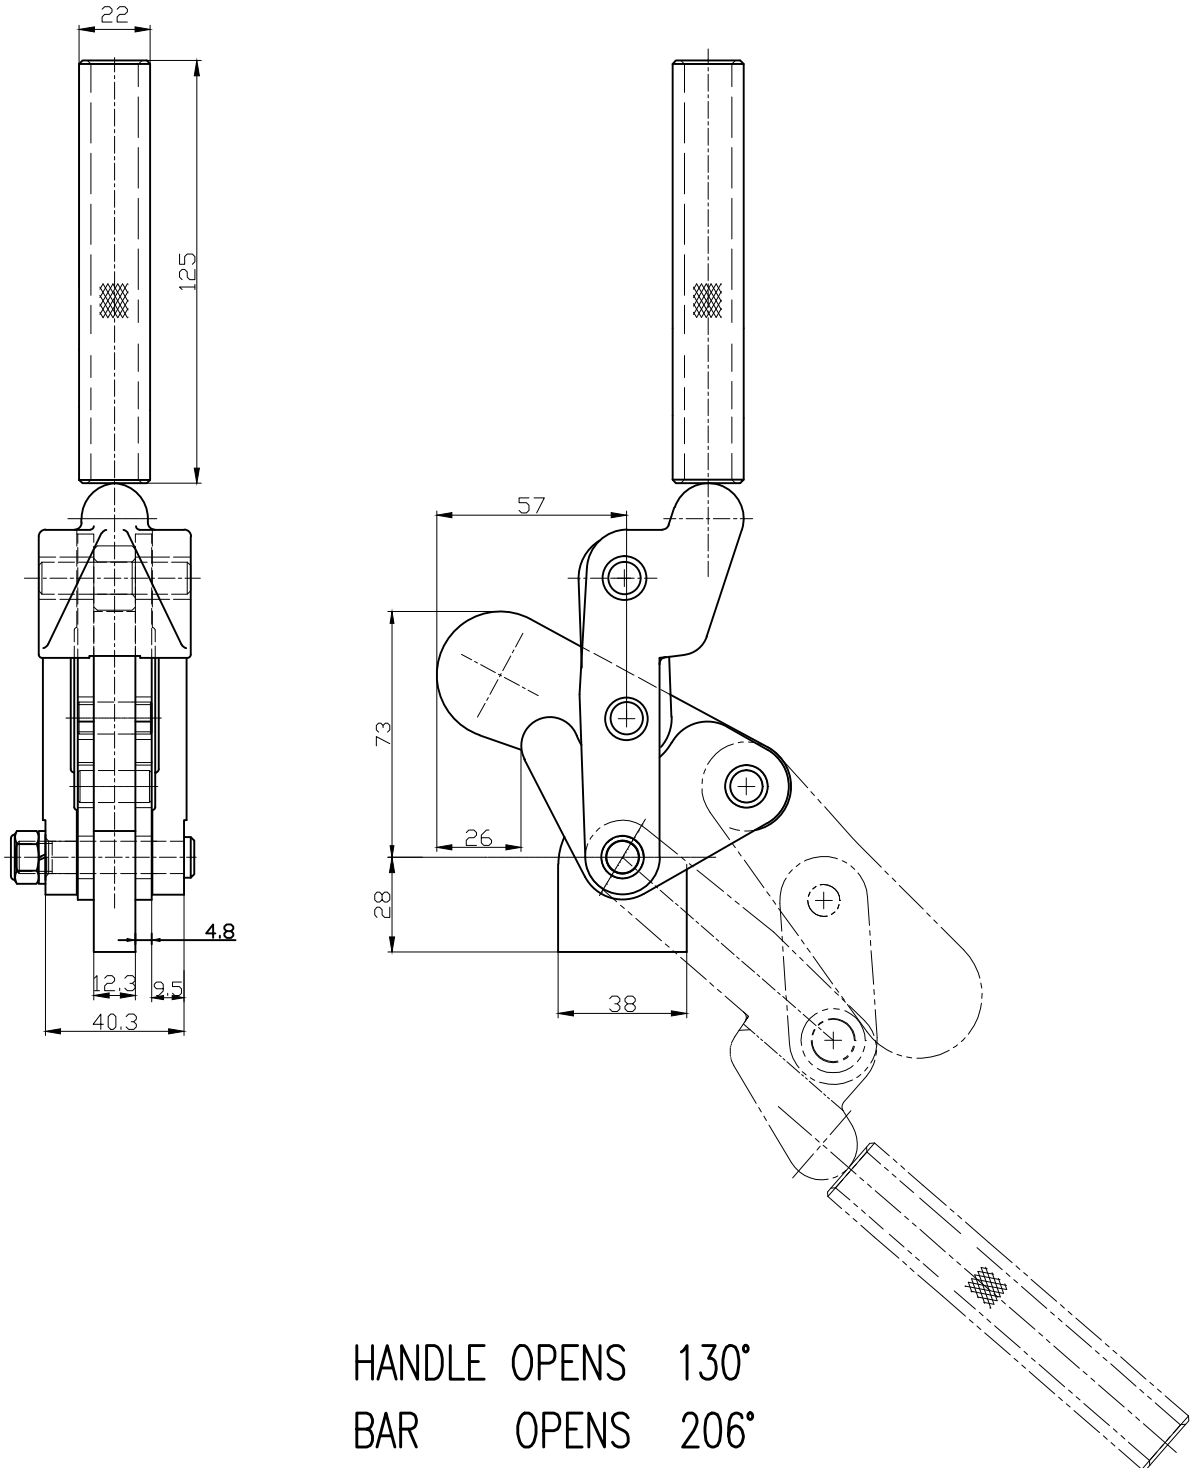

好手机电科技有限公司

HS-70510

HANDLE OPENS 130°  
BAR OPENS 206°