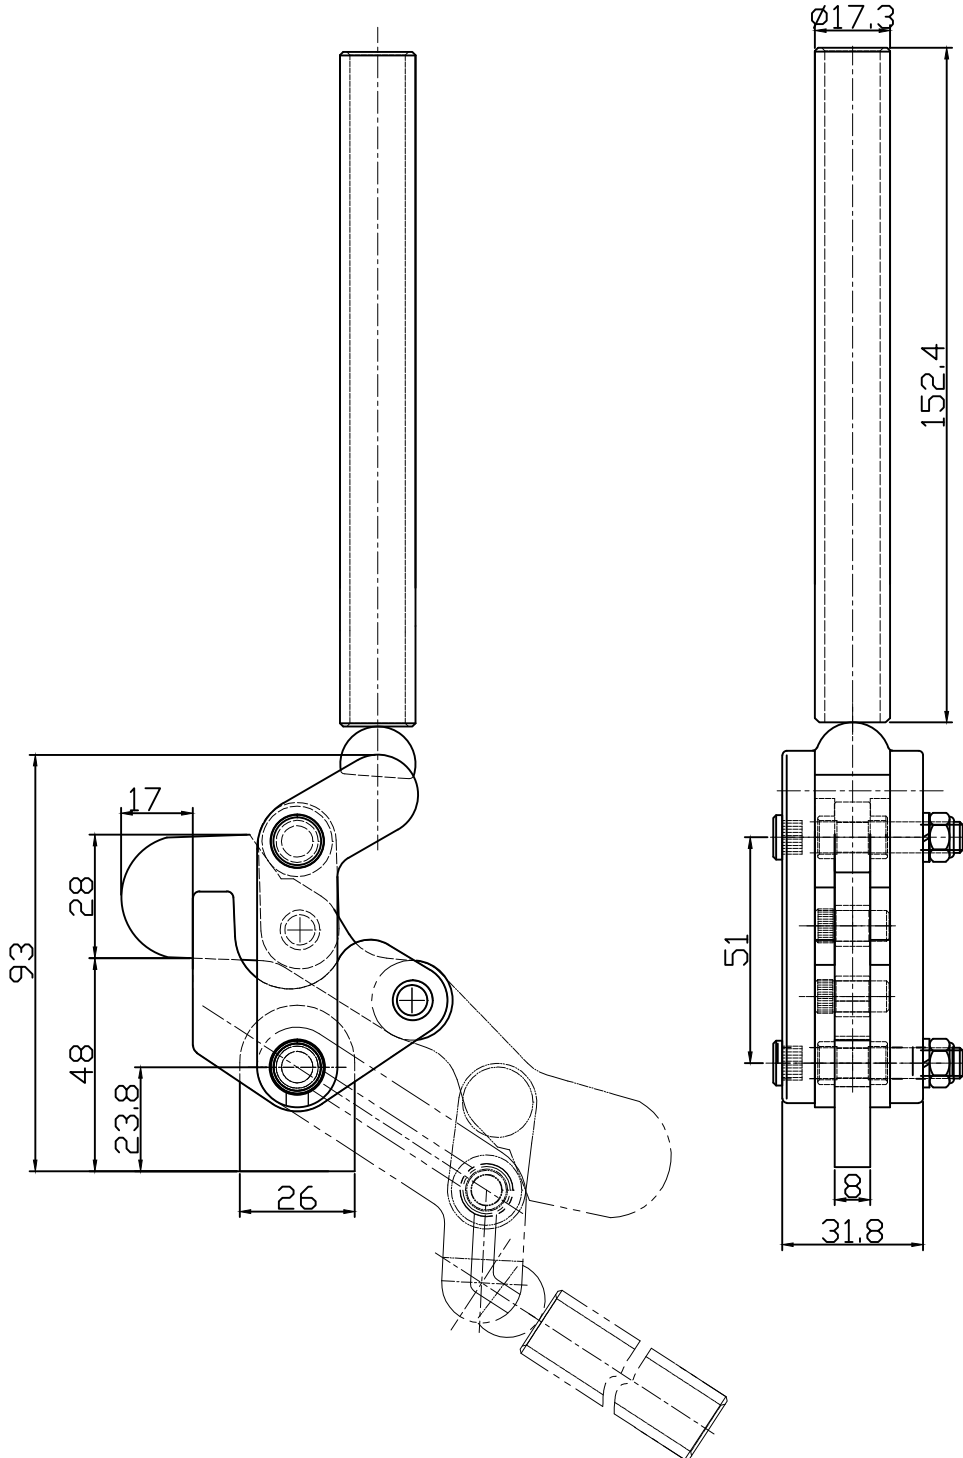

好手机电科技有限公司

HS-70201

HANDLE OPENS 123°
BAR OPENS 194°