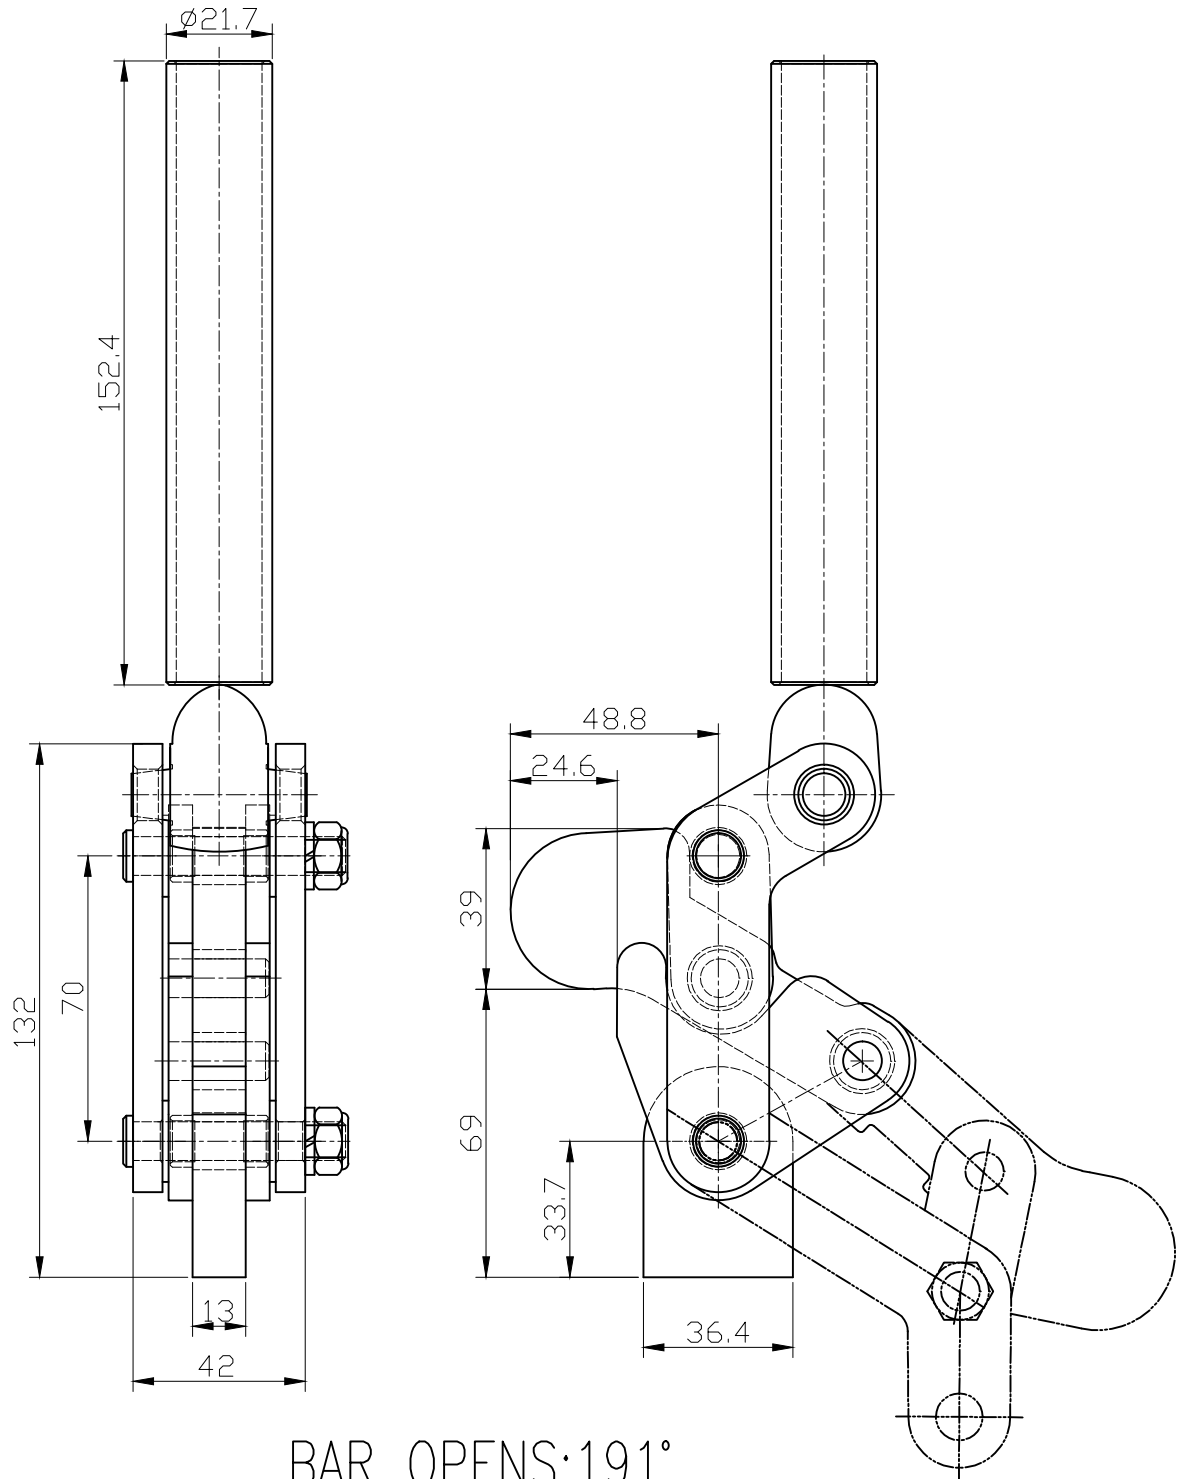

HS-702-D

BAR OPENS:191°

HAND OPENS:122°