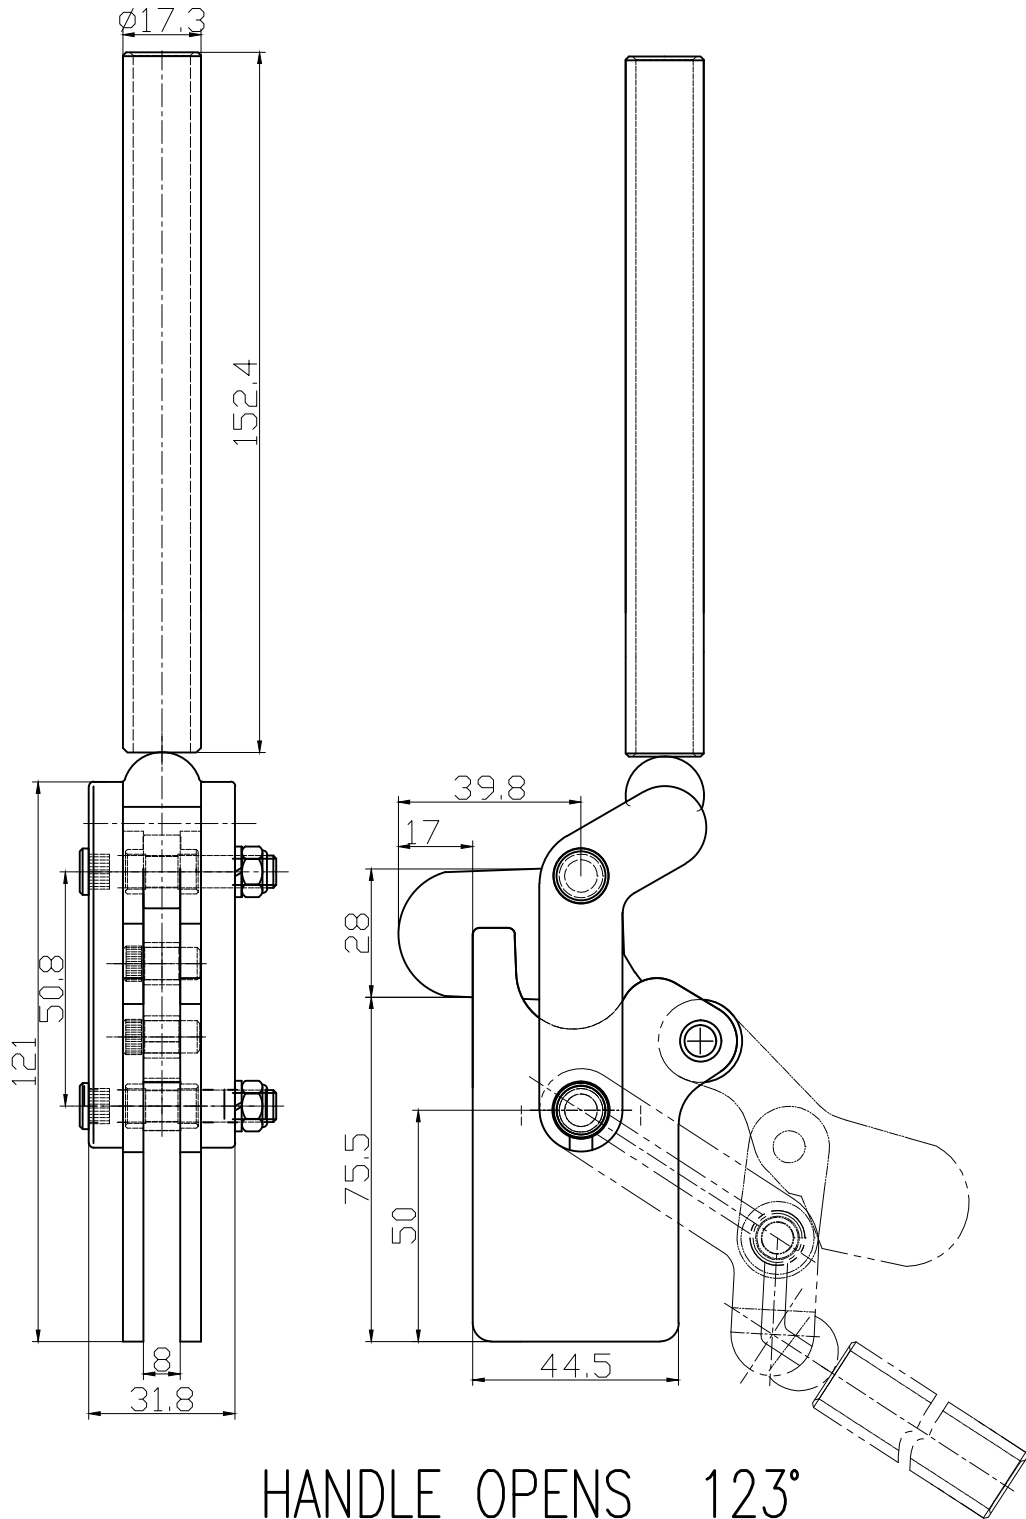

好手机电科技有限公司

HS-70101

HANDLE OPENS 123°

BAR OPENS 194°