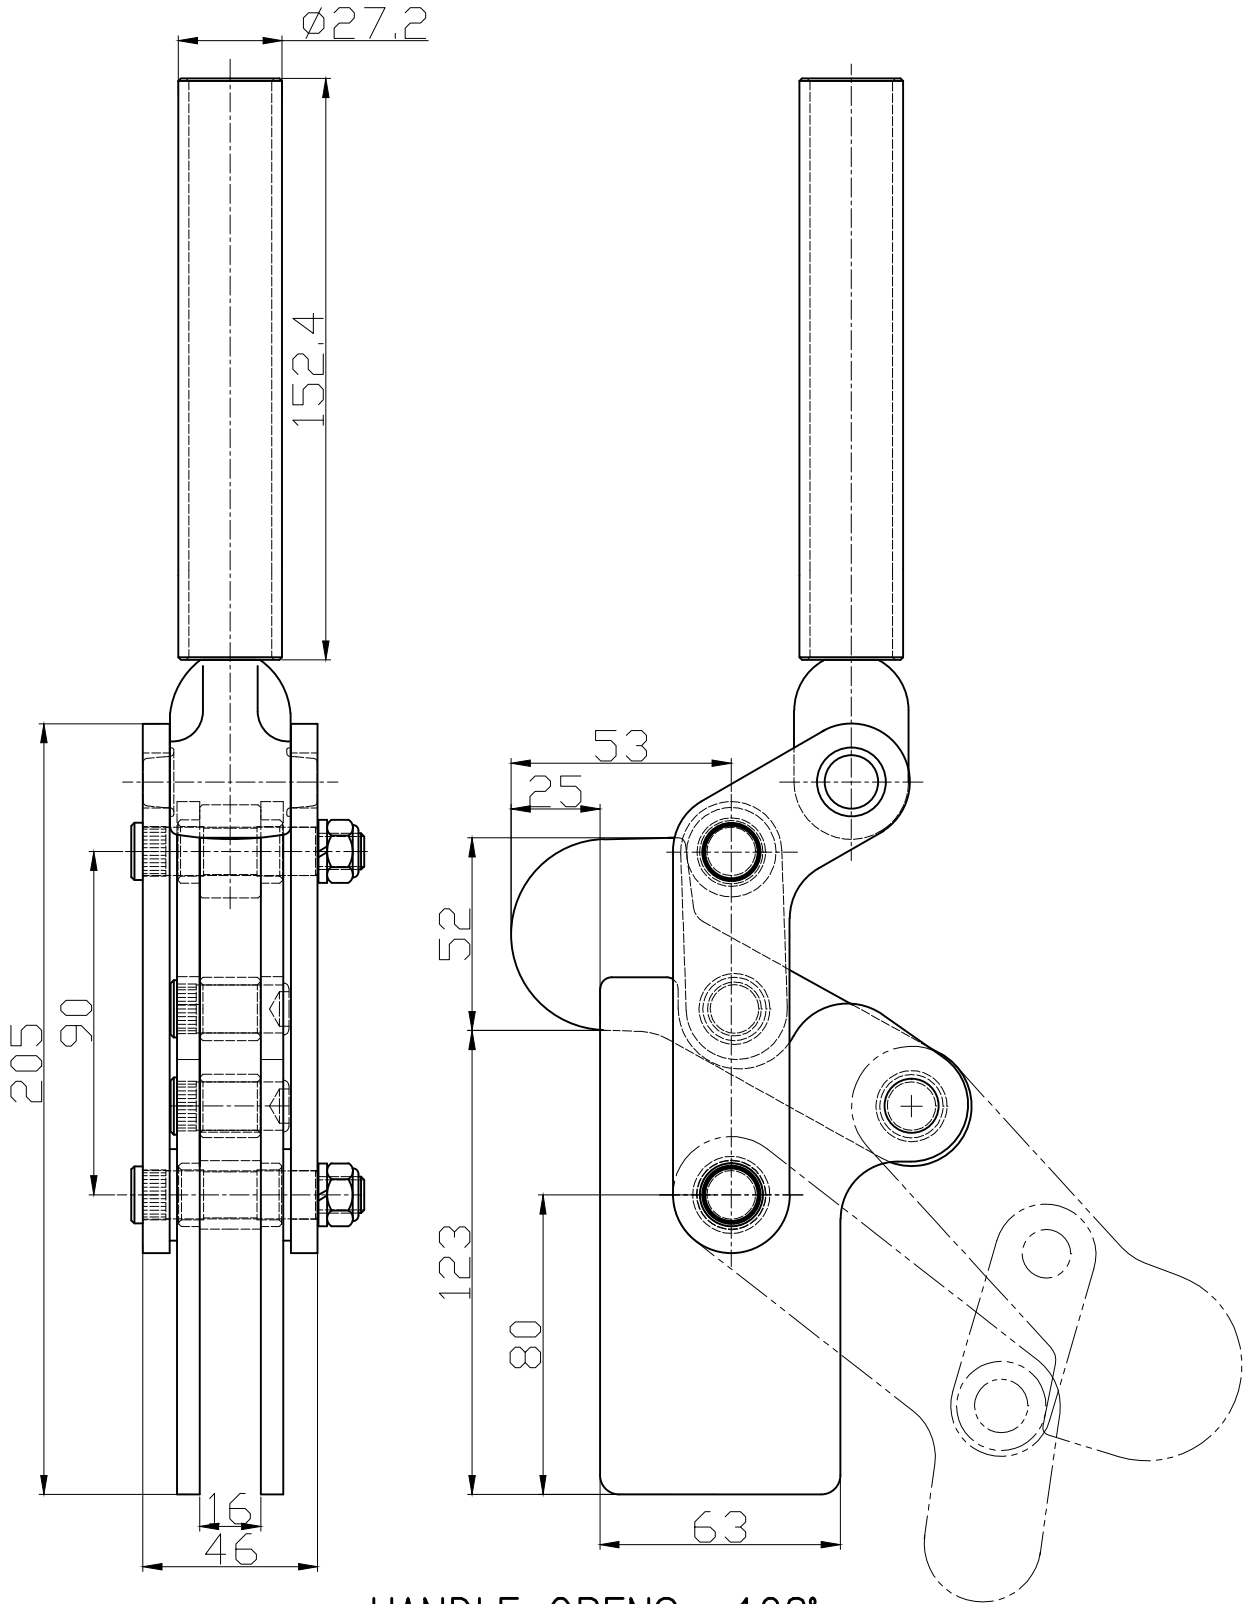

好手机电科技有限公司

HS-701-K

HANDLE OPENS 128°
BAR OPENS 197°