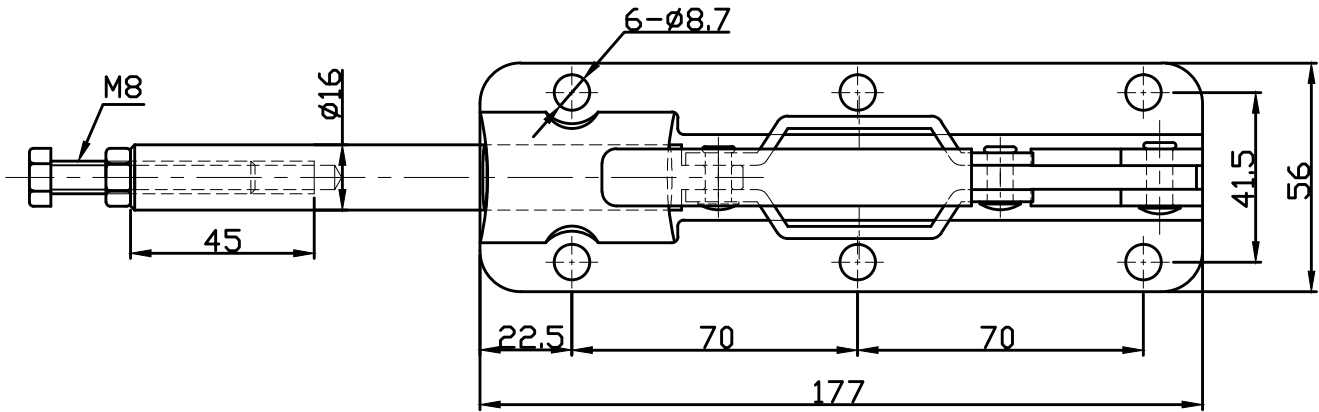

好手机电科技有限公司

HS-36330ML

HANDLE OPENS 185°

PLUNGER STROKE 78mm

SPINDLE SUPPLIED:HS-SA-085012