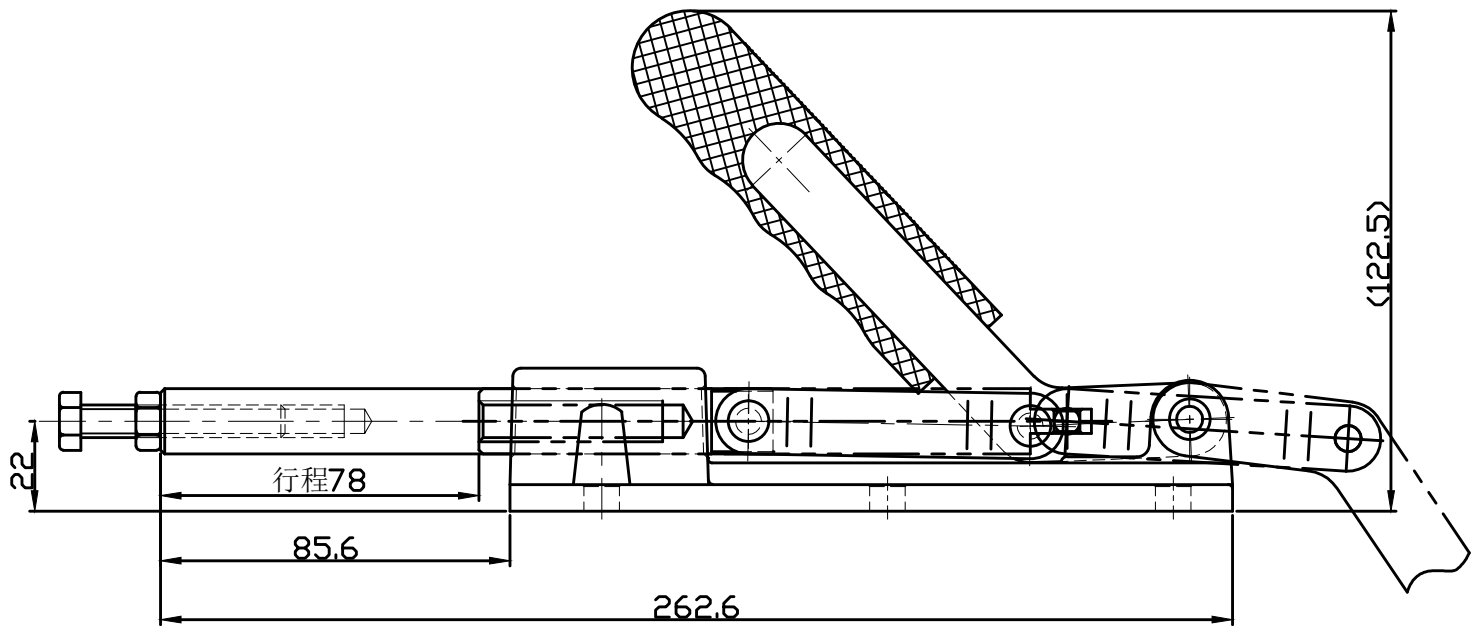

好手机电科技有限公司

HS-36330ML

HANDLE OPENS 185°

PLUNGER STROKE 78mm

SPINDLE SUPPLIED:HS-SA-085012