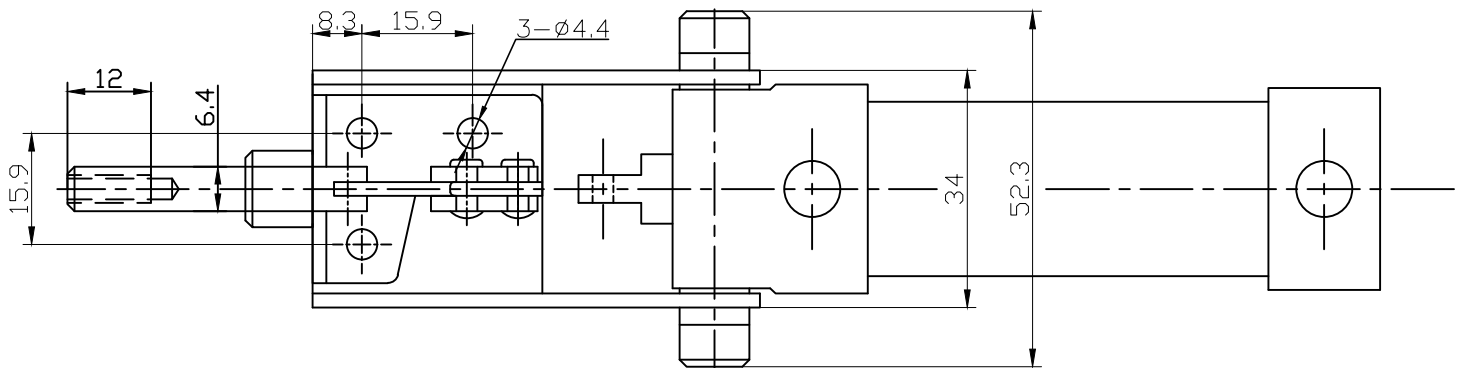

好手机电科技有限公司

HS-36301-A

HOLDING CAPACITY: 45Kg

PLUNGER STROKE: 7.5mm

SPINFLE SUPPLIED: HS-SA-042007