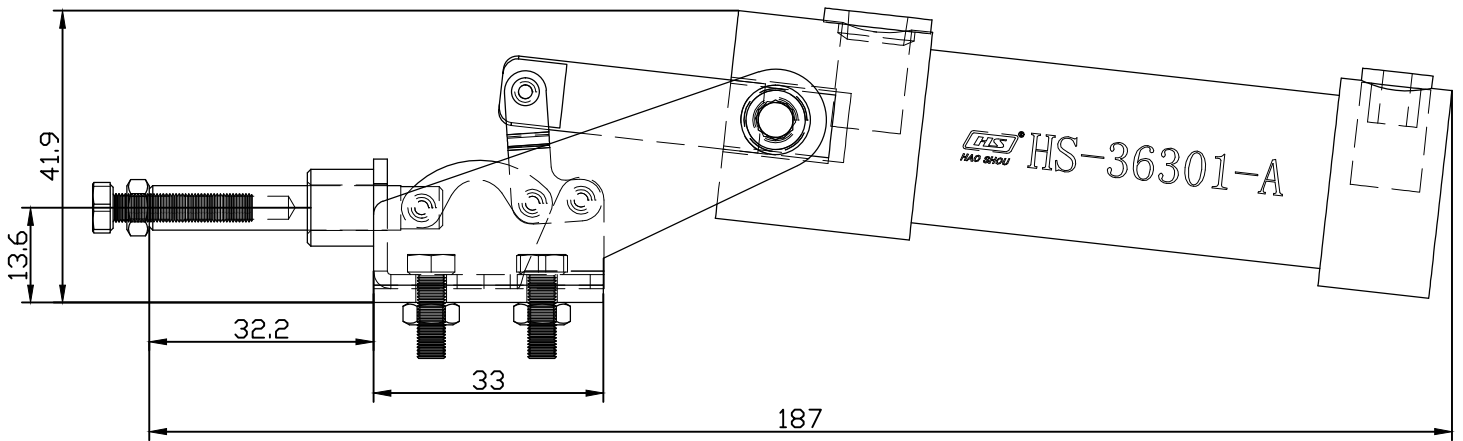

好手机电科技有限公司

HS-36301-A

HOLDING CAPACITY: 45Kg

PLUNGER STROKE: 7.5mm

SPINFLE SUPPLIED: HS-SA-042007