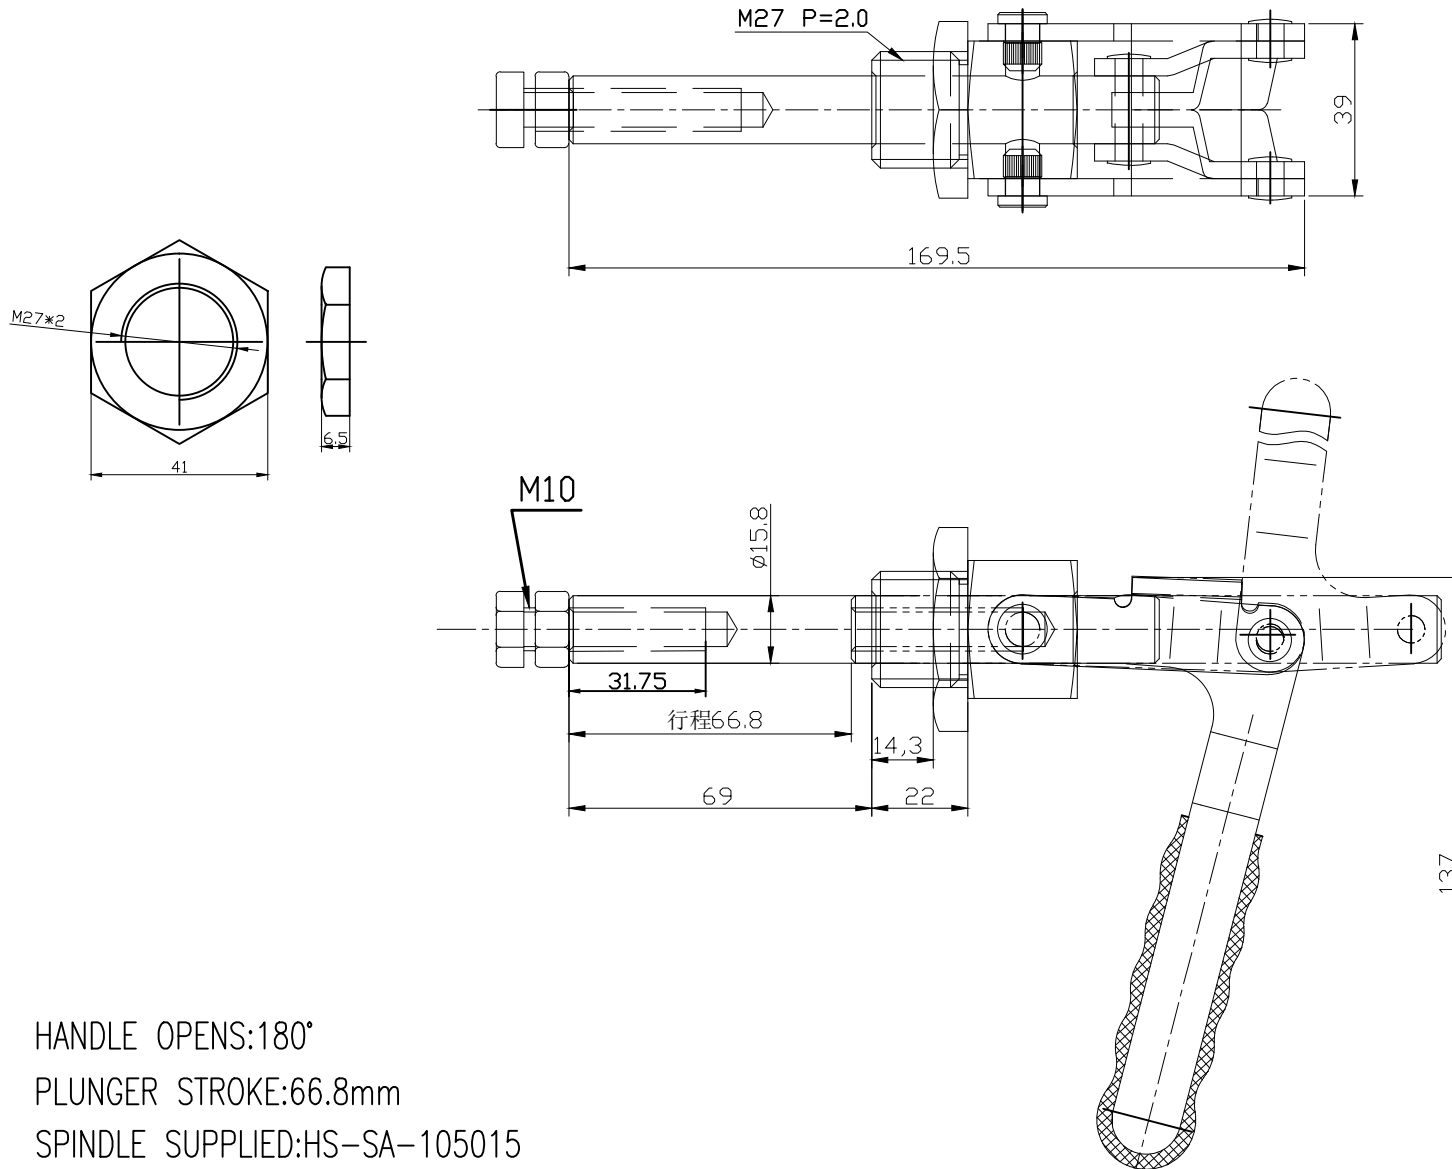

HS-36224M

HANDLE OPENS:180°

PLUNGER STROKE:66.8mm

SPINDLE SUPPLIED:HS-SA-105015