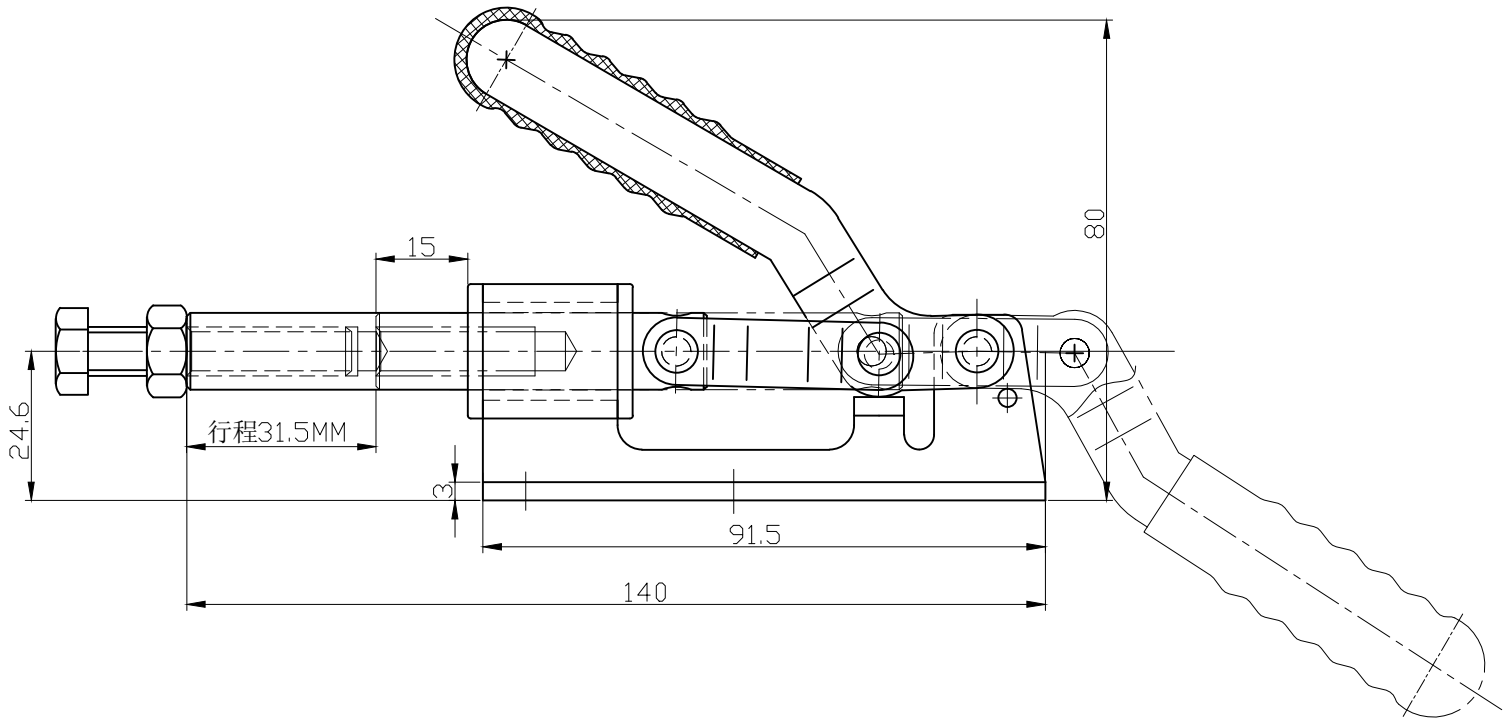

好手机电科技有限公司

HS-36092M

HANDLE OPENS 180°

PLUNGER STROKE 31.5mm

SPINDLE SUPPLIED:HS-SA-085012