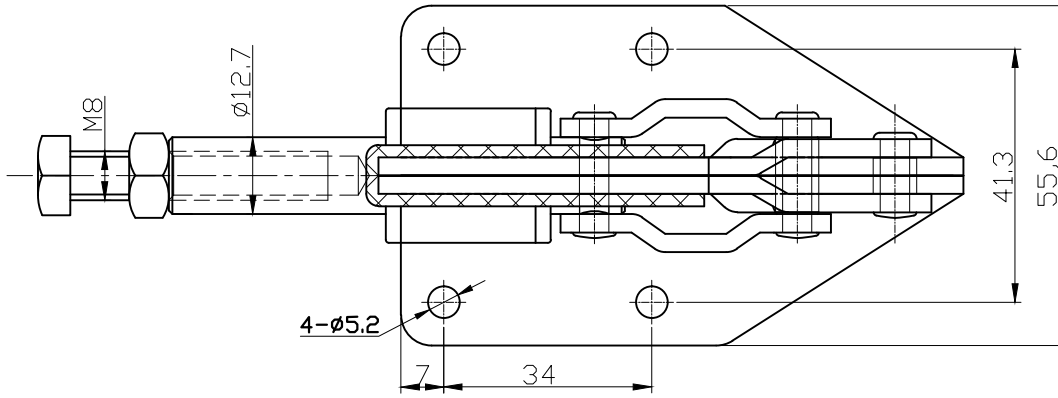

好手机电科技有限公司

HS-36092M

HANDLE OPENS 180°

PLUNGER STROKE 31.5mm

SPINDLE SUPPLIED:HS-SA-085012