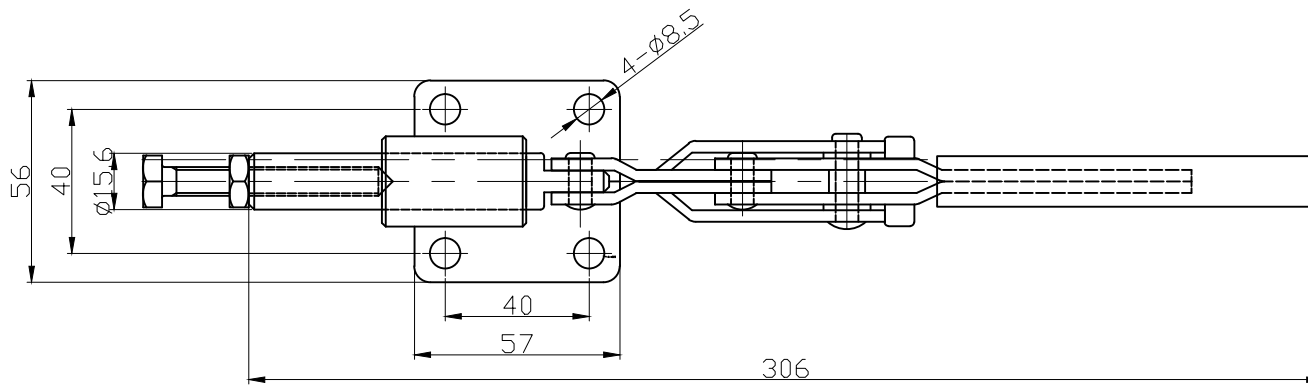

HS-36060

HANDLE OPENS 76°  
PLUNGER STROKE 28mm