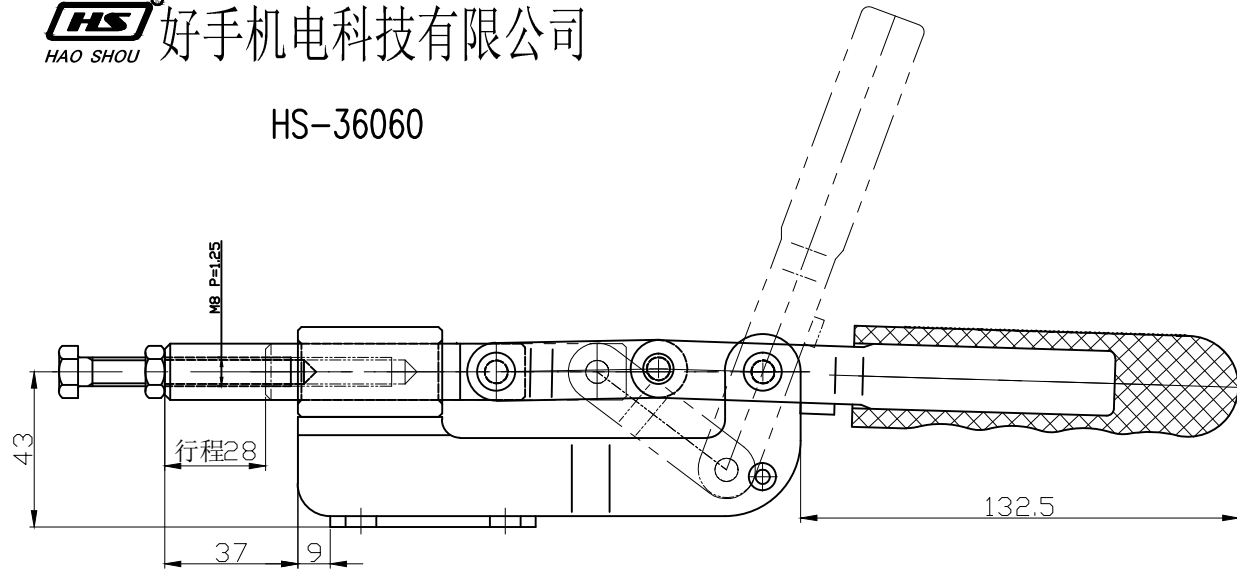

HS-36060

HANDLE OPENS 76°  
PLUNGER STROKE 28mm