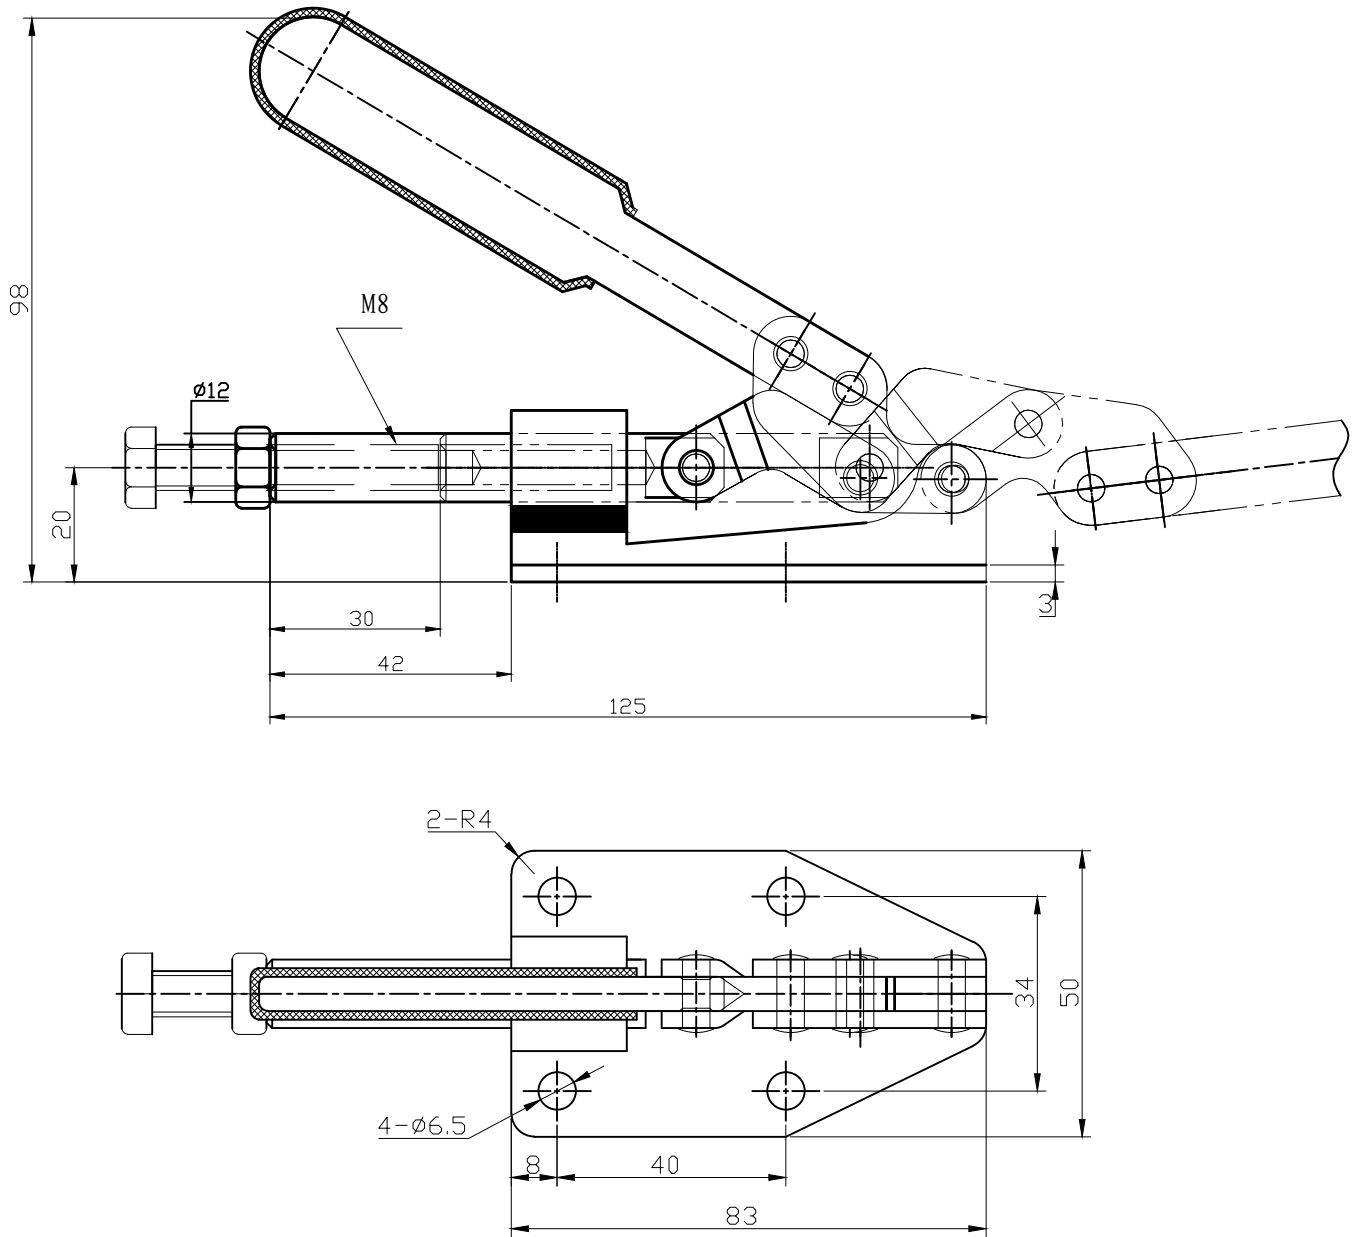

好手机电科技有限公司

HS-36020M

HANDLE OPENS 144.5°
PLUNGER STROKE 30mm
SPINDLE SUPPLIED:HS-SA-085012