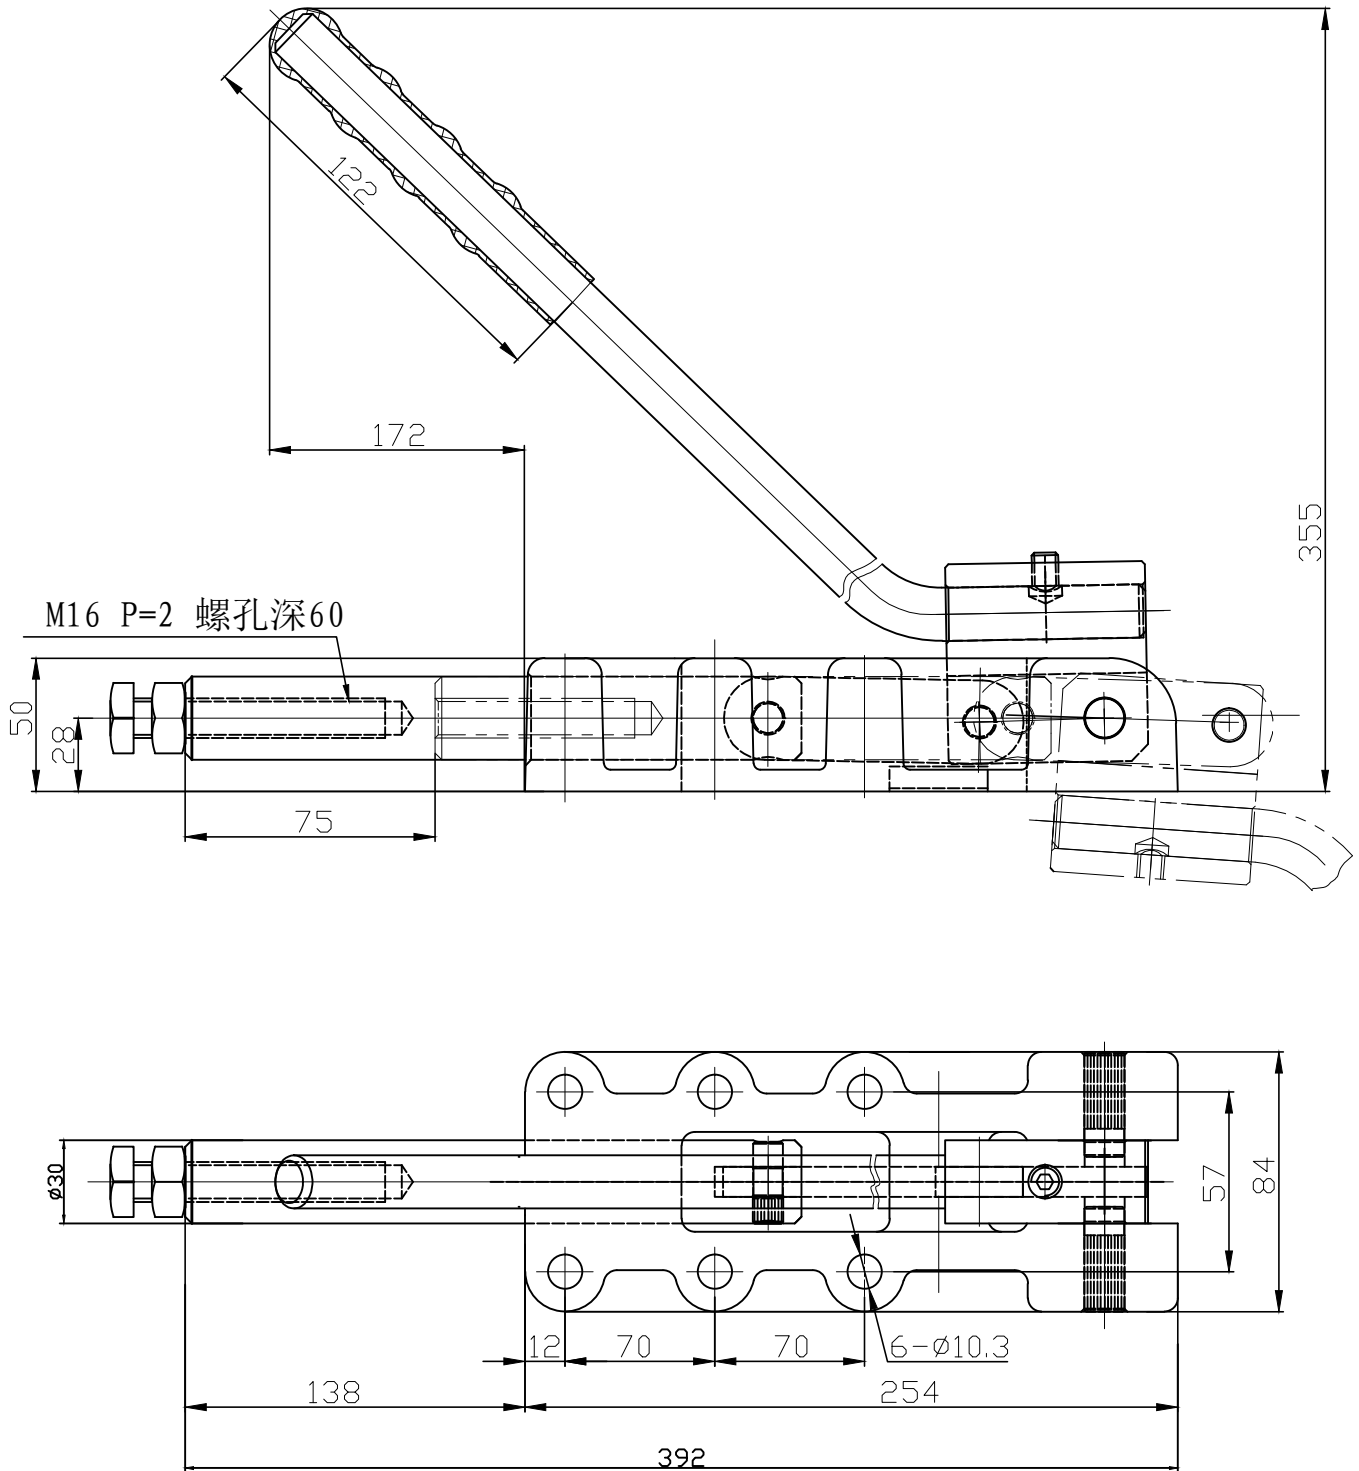

HS-35000HL

HANDLE OPENS 185°  
PLUNGER STROKE 100mm  
SPINDLE SUPPLIED:HS-SA-167520