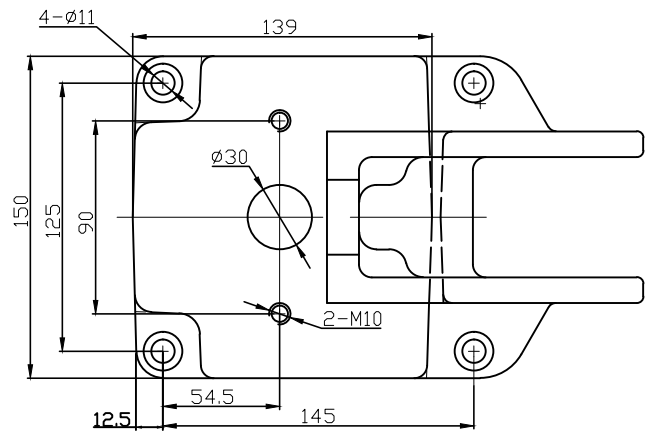

HS-32500PR

HANDLE OPENS 185°
PLUNGER STROKE 75mm
SPINDLE SUPPLIED:HS-SA-127517