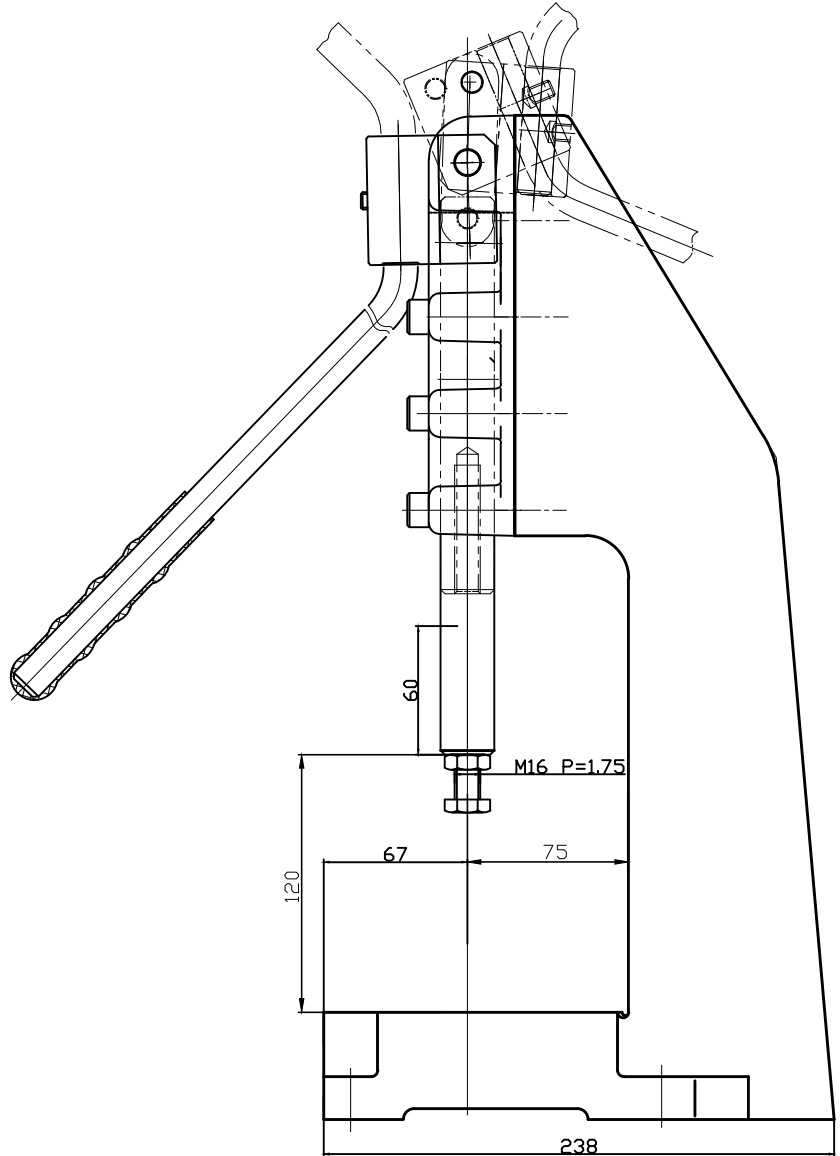

HS-32500PR

HANDLE OPENS 185°
PLUNGER STROKE 75mm
SPINDLE SUPPLIED:HS-SA-127517