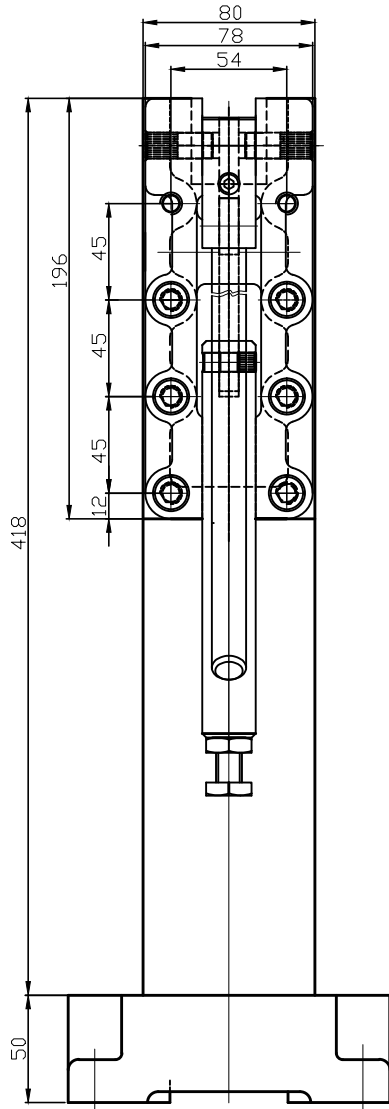

HS-32500PR

HANDLE OPENS 185°
PLUNGER STROKE 75mm
SPINDLE SUPPLIED:HS-SA-127517