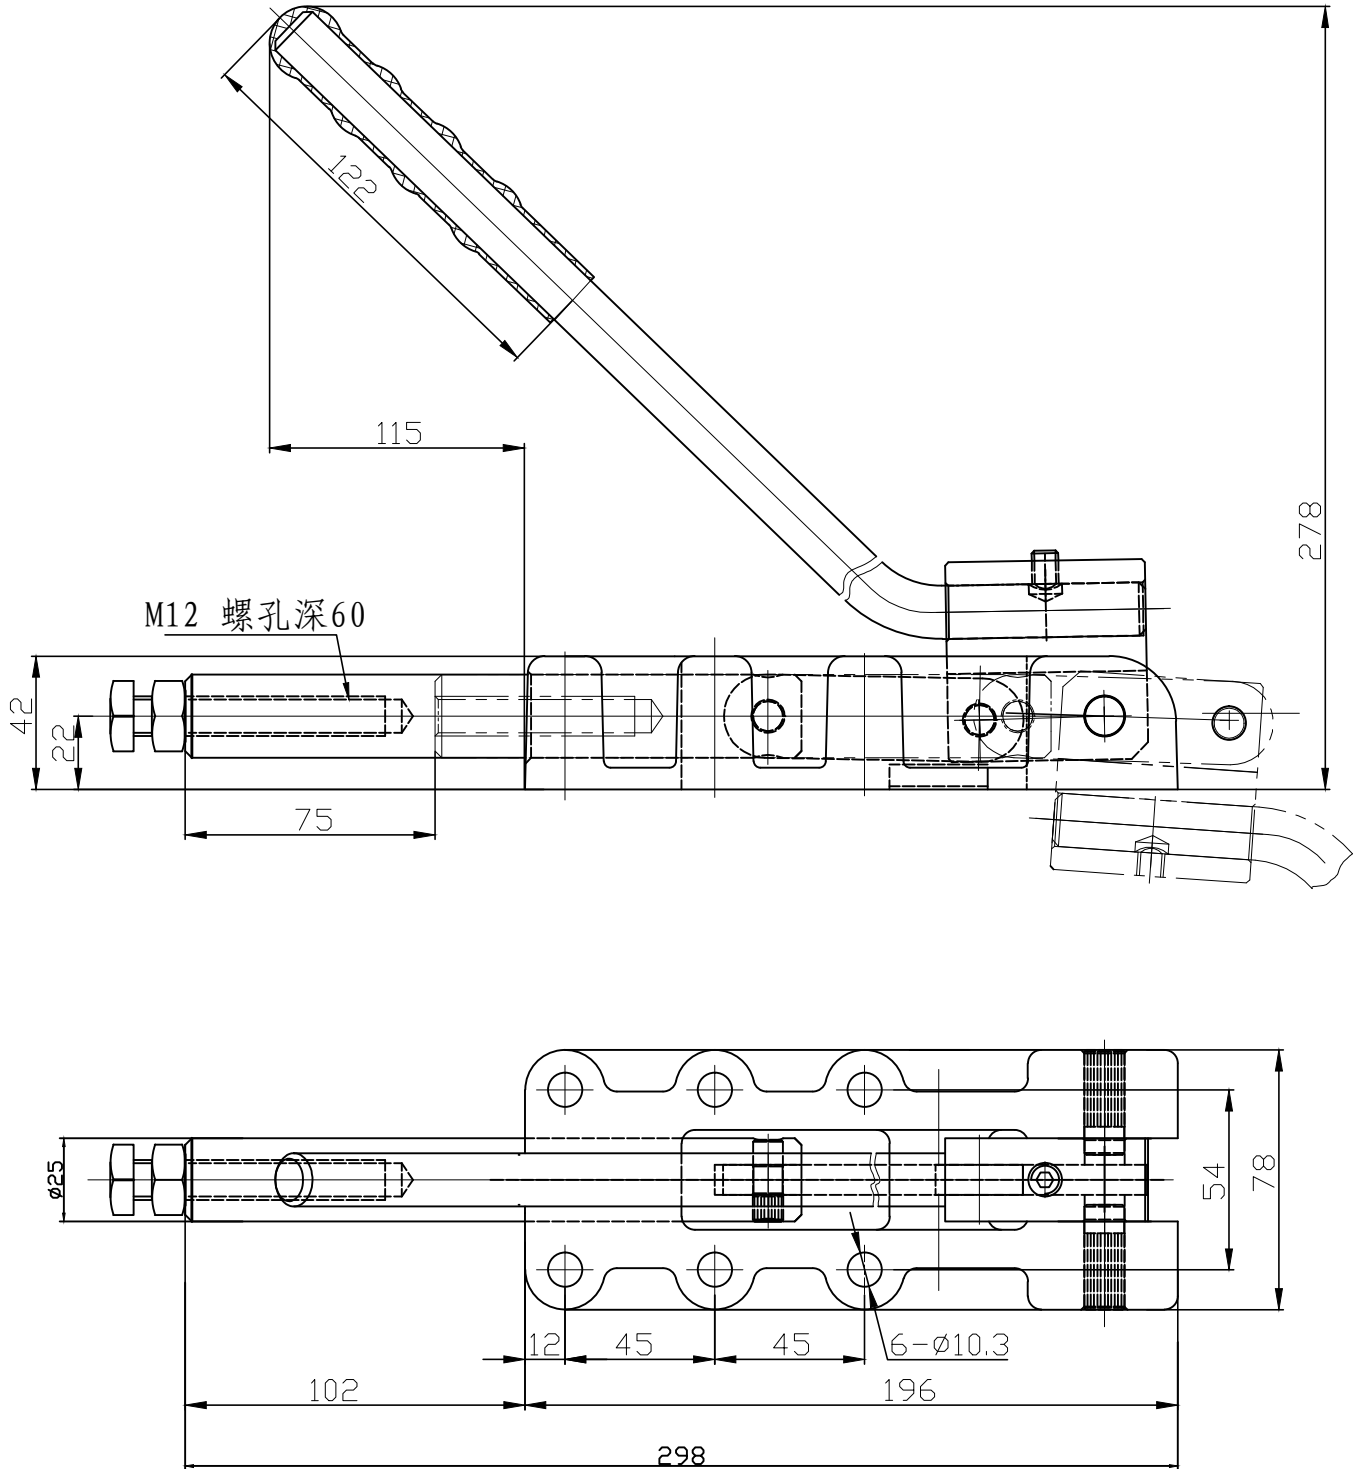

HS-32500HL

HANDLE OPENS 185°
PLUNGER STROKE 75mm
SPINDLE SUPPLIED:HS-SA-127517