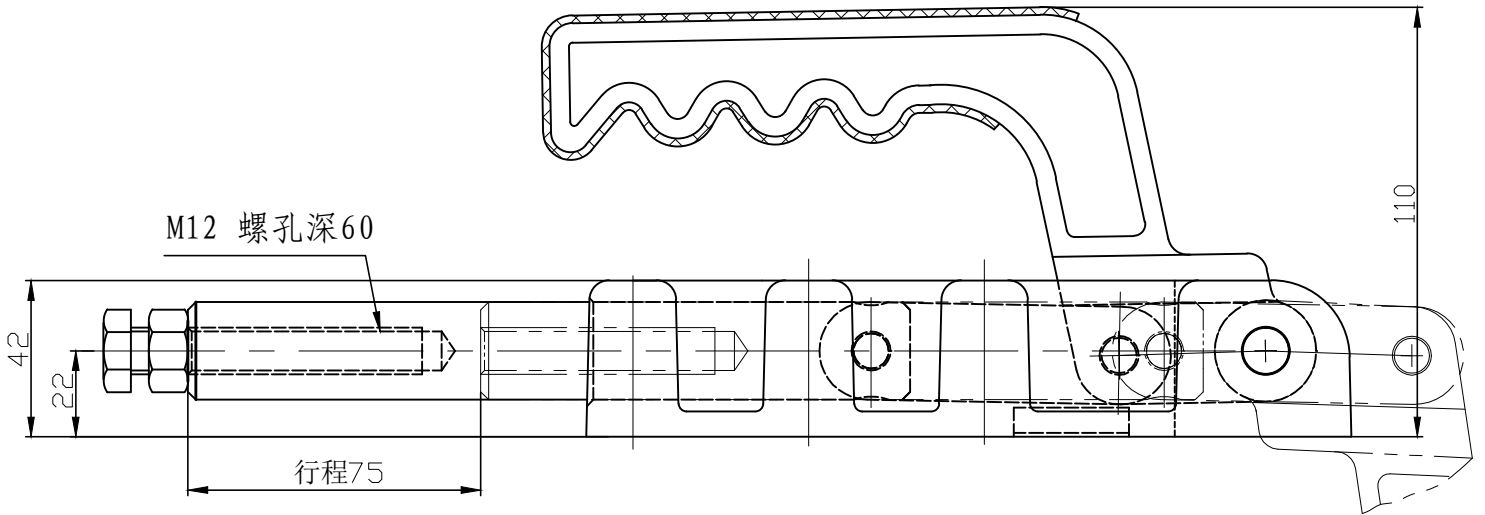

好手机电科技有限公司

HS-32500

HANDLE OPENS 185°  
PLUNGER STROKE 75mm  
SPINDLE SUPPLIED:HS-SA-127517