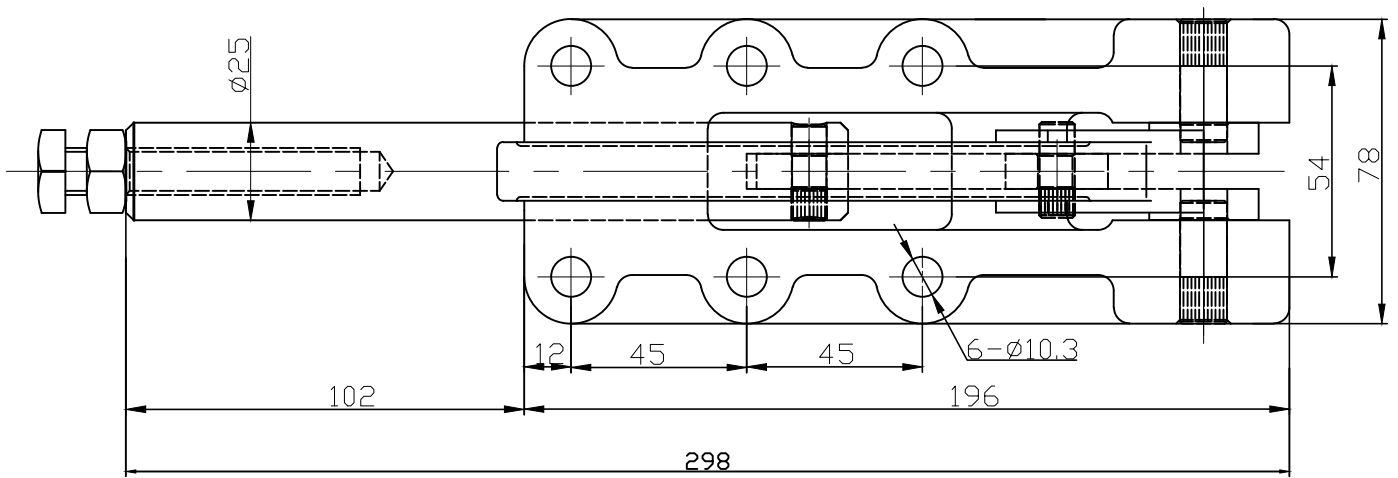

好手机电科技有限公司

HS-32500

HANDLE OPENS 185°  
PLUNGER STROKE 75mm  
SPINDLE SUPPLIED:HS-SA-127517