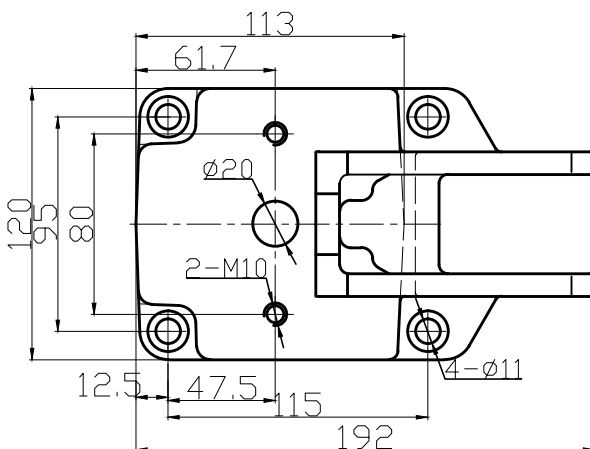

HS-31200PR-A

PLUNGER STROKE: 50mm

SPINDLE SUPPLIED: HS-SA-107515