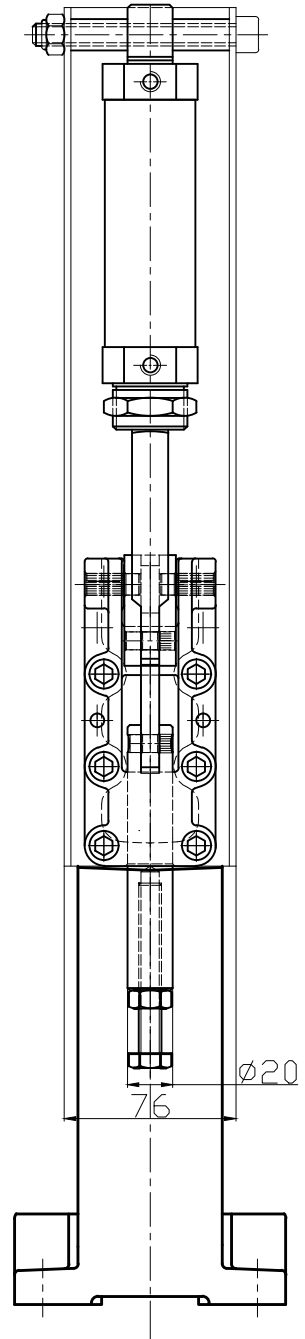

HS-31200PR-A

PLUNGER STROKE: 50mm

SPINDLE SUPPLIED: HS-SA-107515