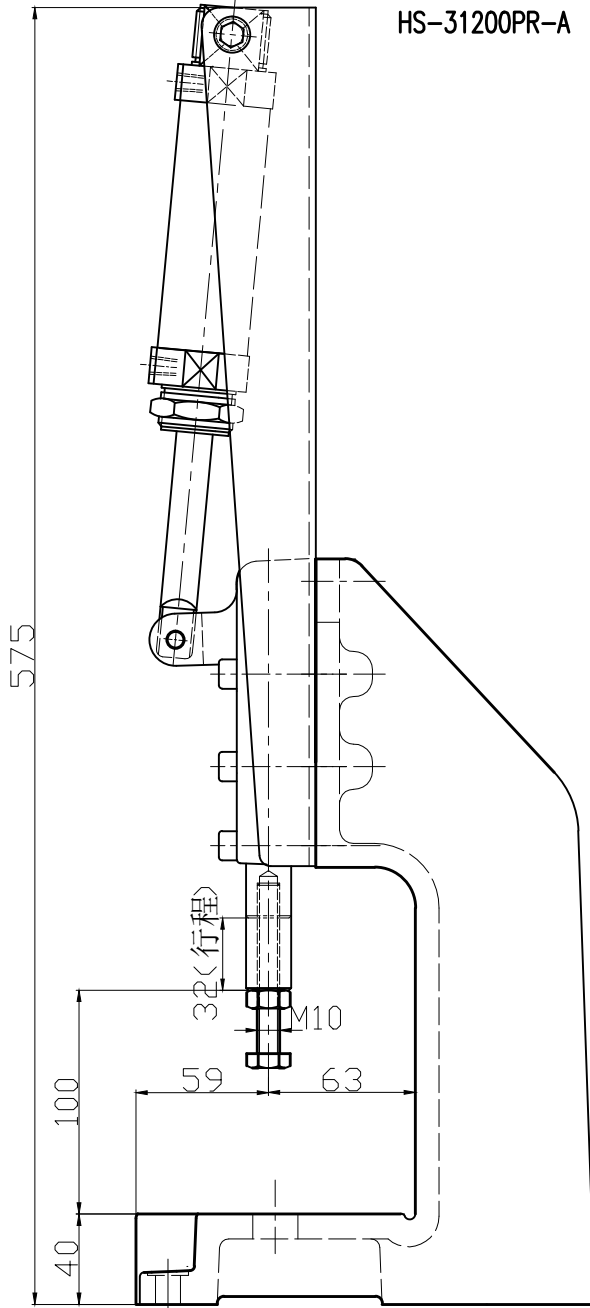

HS-31200PR-A

PLUNGER STROKE: 50mm

SPINDLE SUPPLIED: HS-SA-107515