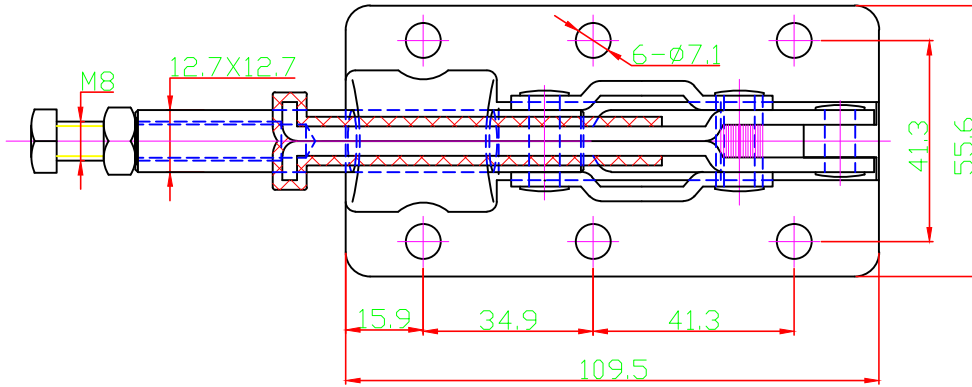

好手机电科技有限公司

HS-30608M

HANDLE OPENS 180°

PLUNGER STROKE 41.3mm

SPINDLE SUPPLIED:HS-SA-085012