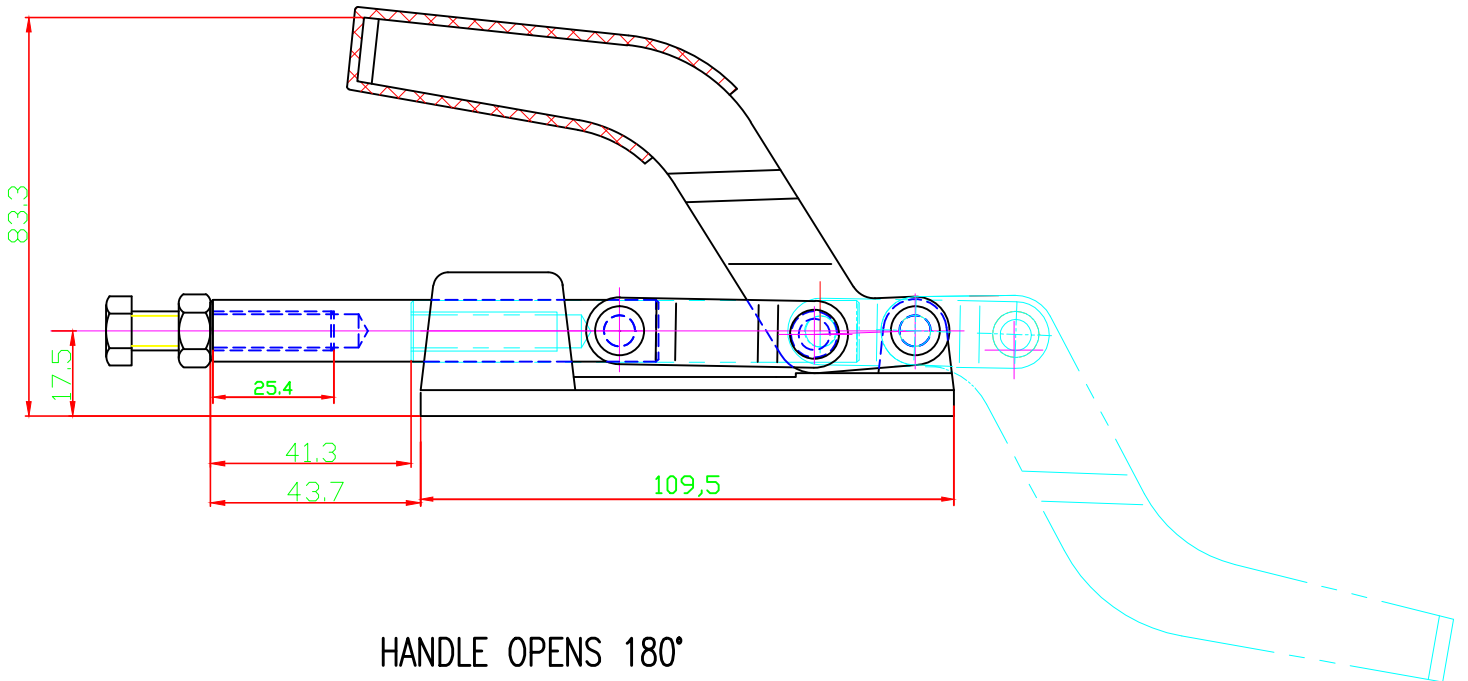

好手机电科技有限公司

HS-30608M

HANDLE OPENS 180°

PLUNGER STROKE 41.3mm

SPINDLE SUPPLIED:HS-SA-085012