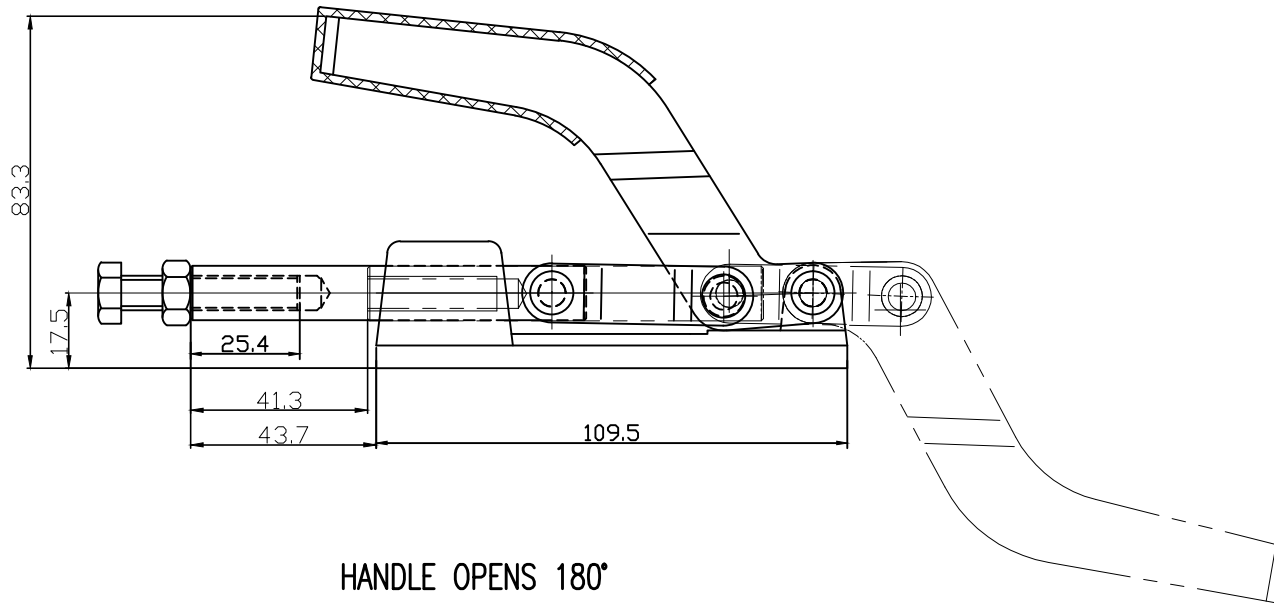

HS-30607M

HANDLE OPENS 180°
PLUNGER STROKE 41.3mm
SPINDLE SUPPLIED:HS-SA-085012