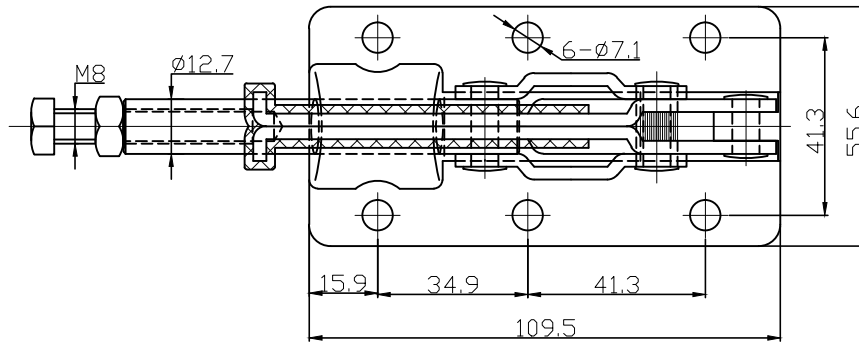

HS-30607M

HANDLE OPENS 180°
PLUNGER STROKE 41.3mm
SPINDLE SUPPLIED:HS-SA-085012