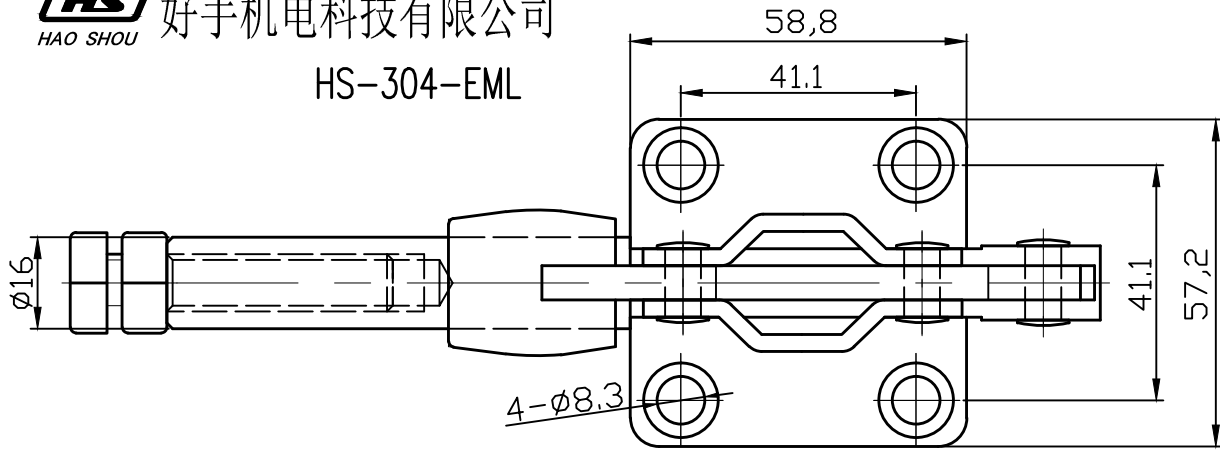

好手机电科技有限公司

HS-304-EML

HANDLE OPENS 180°

PLUNGER STROKE 42mm

SPINDLE SUPPLIED:HS-SA-105015