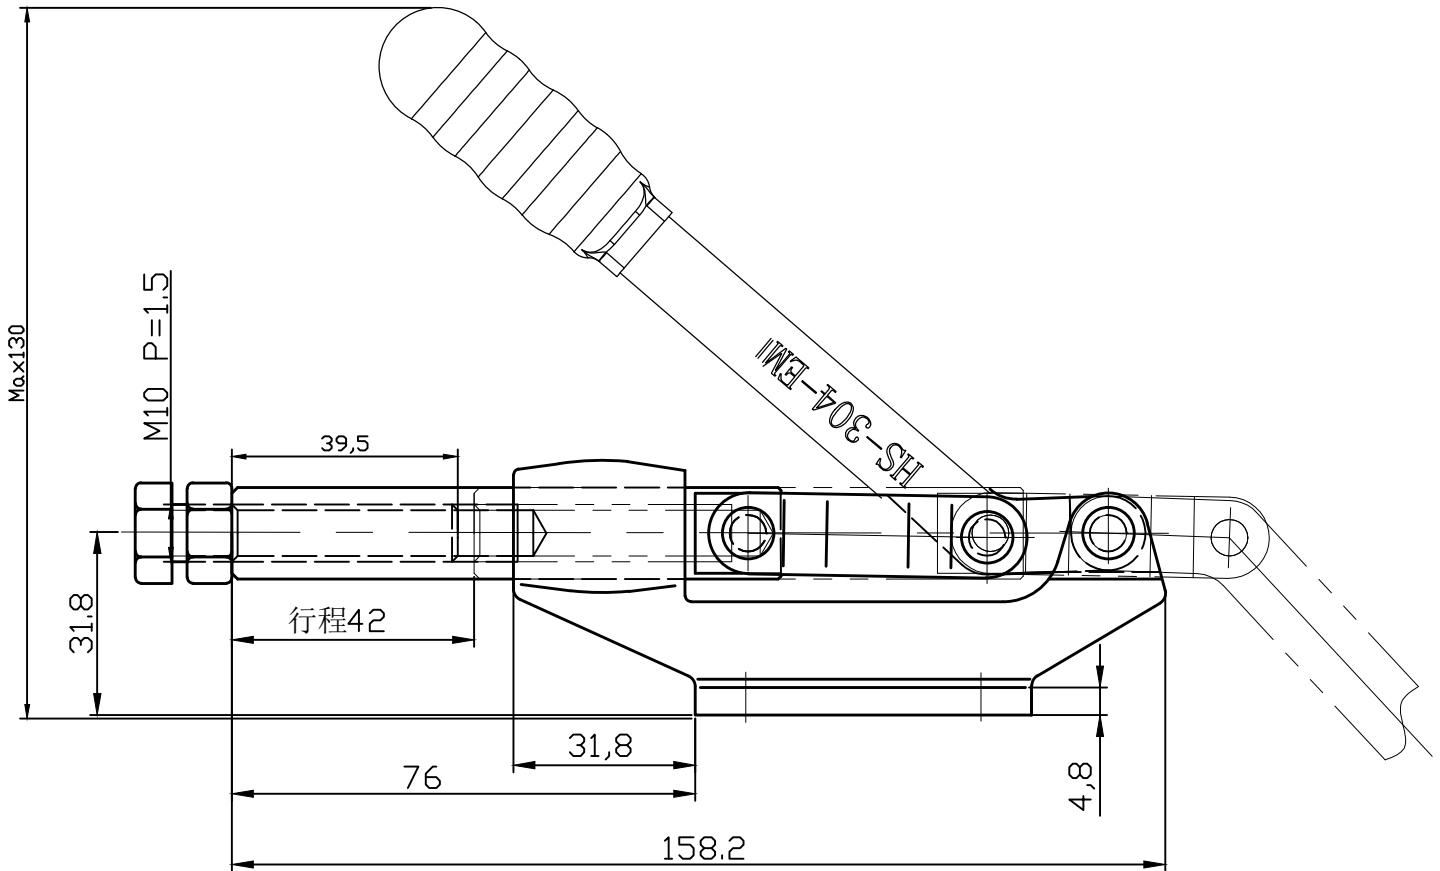

好手机电科技有限公司

HS-304-EML

HANDLE OPENS 180°

PLUNGER STROKE 42mm

SPINDLE SUPPLIED:HS-SA-105015