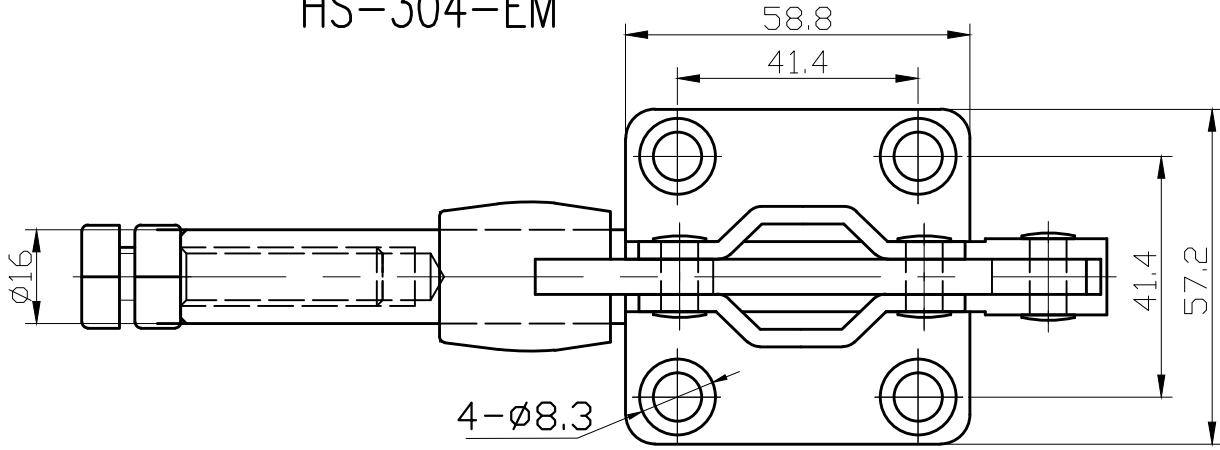

### HS-304-EM

HANDLE OPENS 180°  
PLUNGER STROKE 42mm  
SPINDLE SUPPLIED:HS-SA-105015