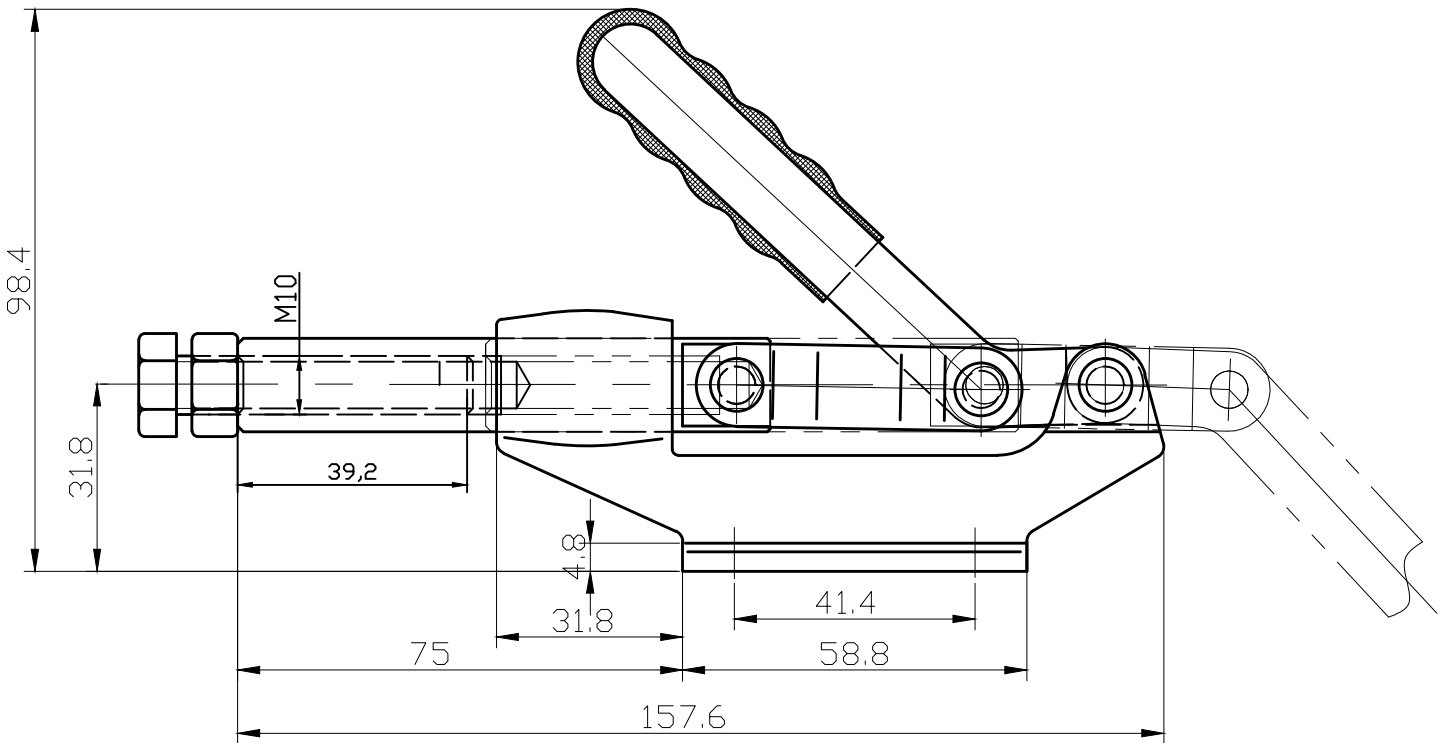

### HS-304-EM

HANDLE OPENS 180°  
PLUNGER STROKE 42mm  
SPINDLE SUPPLIED:HS-SA-105015