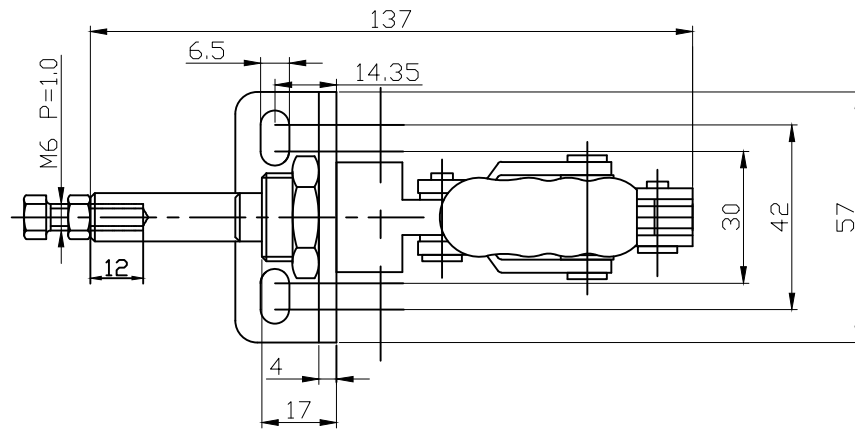

HS-30250

HANDLE OPENS 190°
PLUNGER STROKE 32mm
SPINDLE SUPPLIED:HS-SA-062010