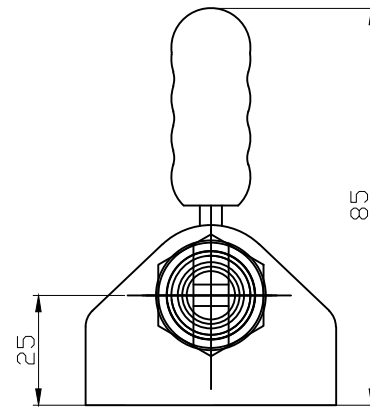

HS-30250

HANDLE OPENS 190°
PLUNGER STROKE 32mm
SPINDLE SUPPLIED:HS-SA-062010