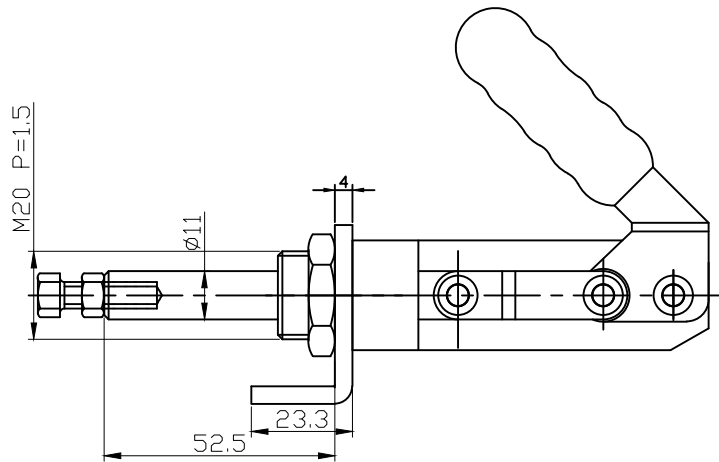

HS-30250

HANDLE OPENS 190°
PLUNGER STROKE 32mm
SPINDLE SUPPLIED:HS-SA-062010