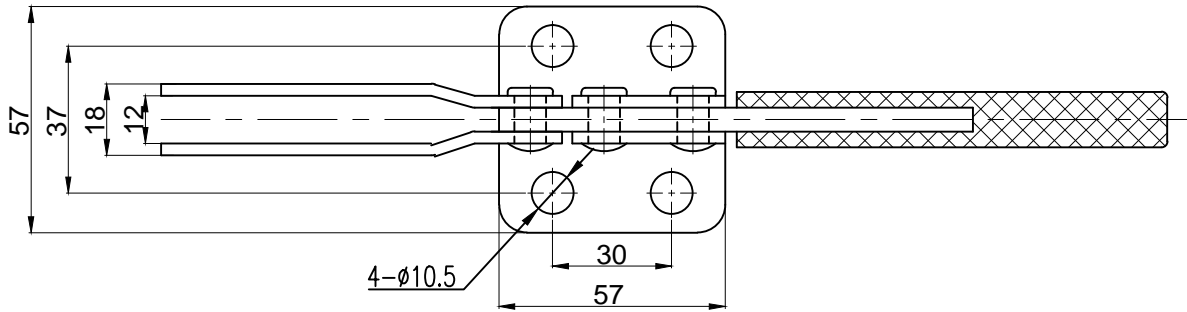

HS-25382

BAR OPENS:80°

HANDLE OPENS:80°

SPINDLE SUPPLIED:HS-SA-086512