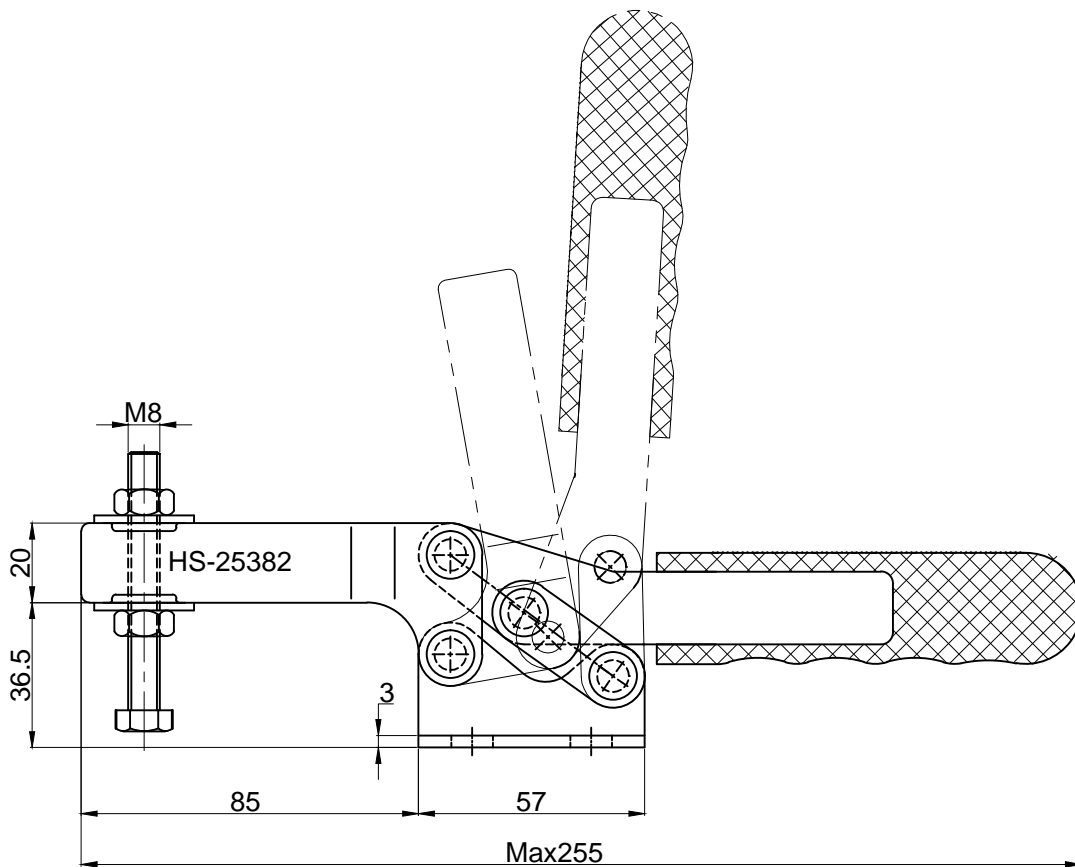

HS-25382

BAR OPENS:80°

HANDLE OPENS:80°

SPINDLE SUPPLIED:HS-SA-086512