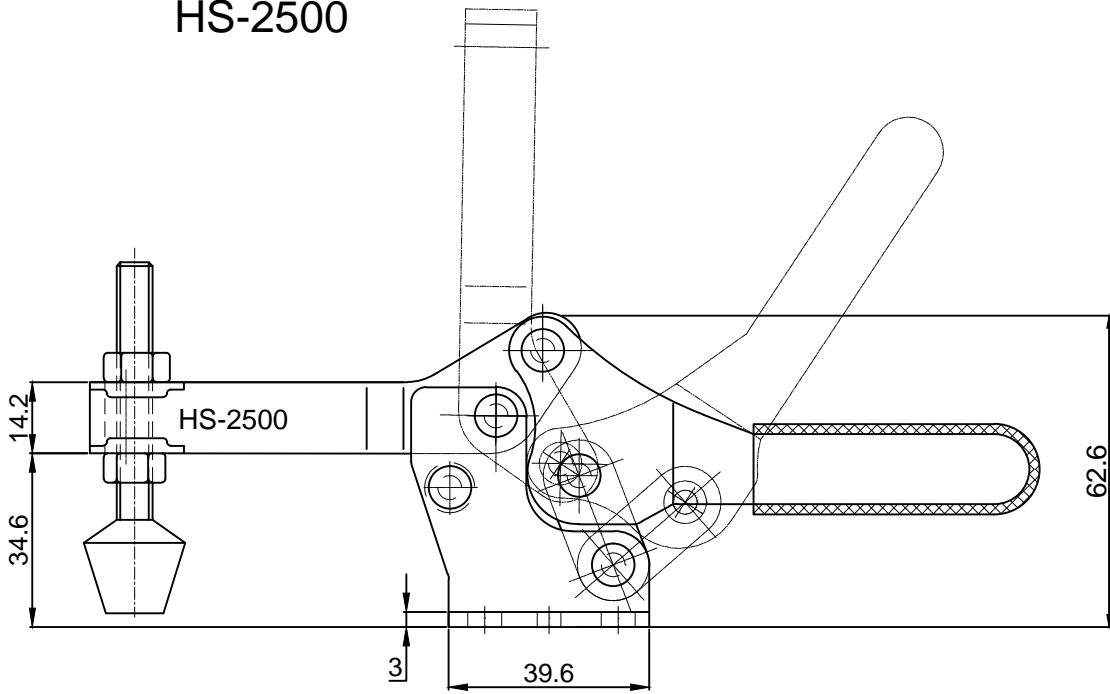

### HS-2500

BAR OPENS:90°

HANDLE OPENS:58°

SPINDLE SUPPLIED:HS-FC-56300