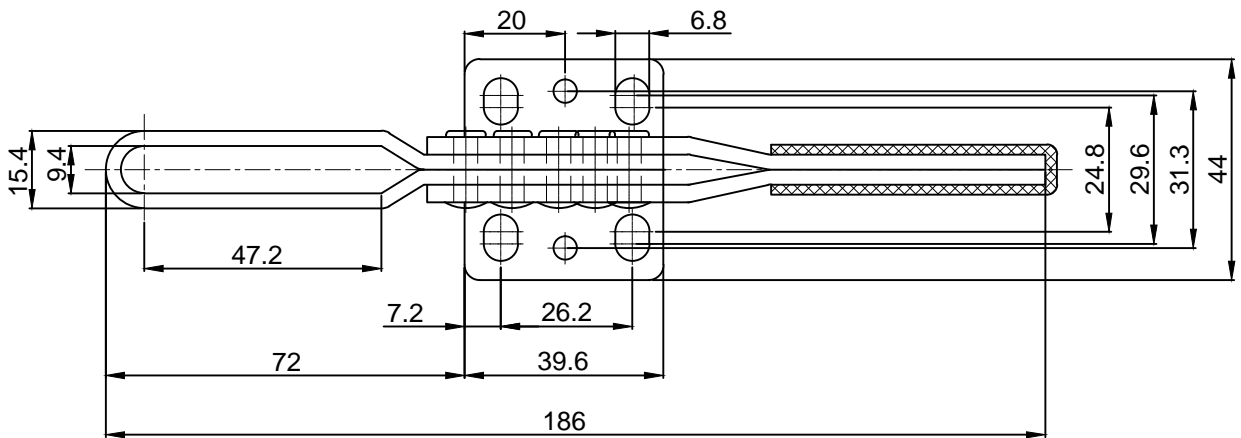

### HS-2500

BAR OPENS:90°

HANDLE OPENS:58°

SPINDLE SUPPLIED:HS-FC-56300