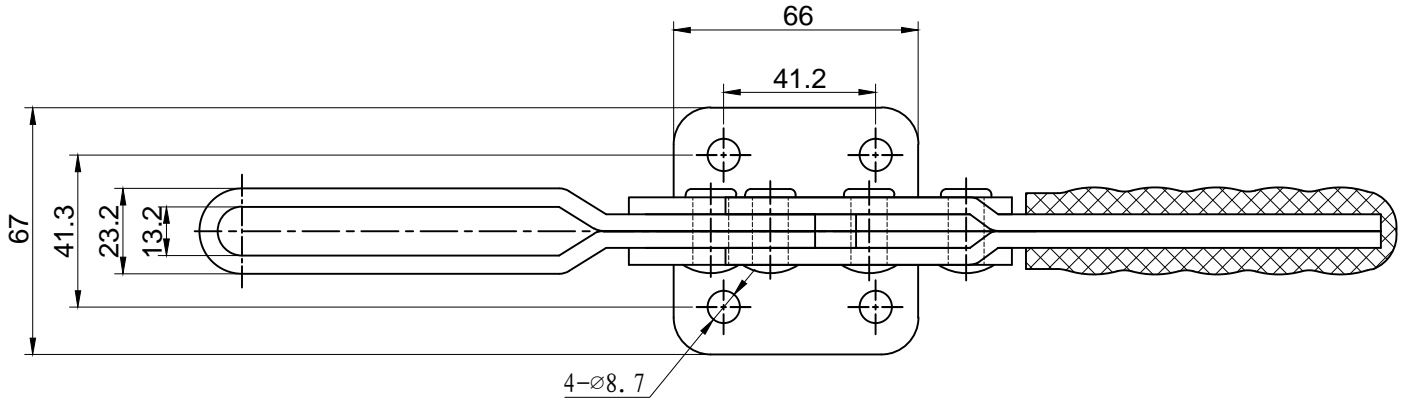

HS-24502-B

BAR OPENS:94°

HANDLE OPENS:76°

SPINDLE SUPPLIED:HS-SA-121017