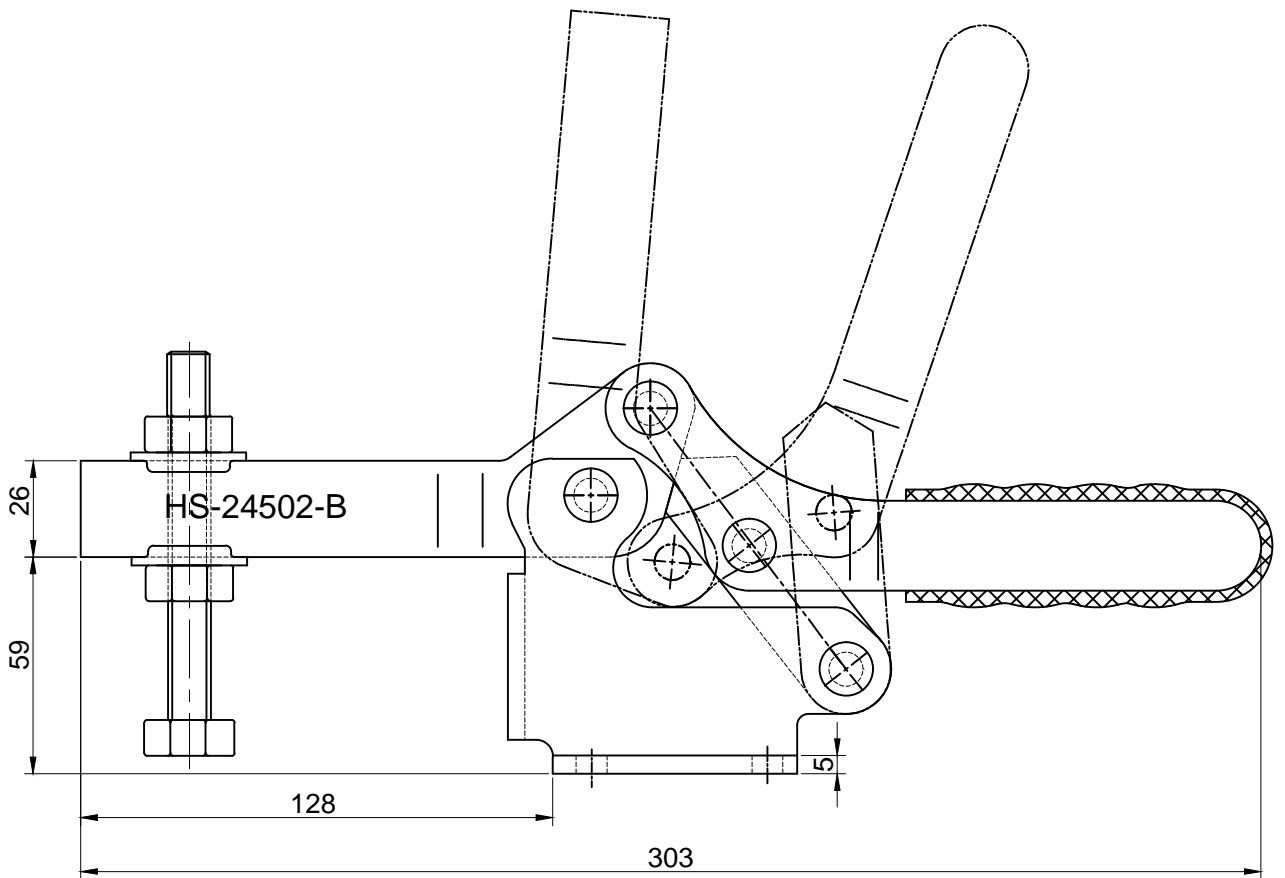

HS-24502-B

BAR OPENS:94°

HANDLE OPENS:76°

SPINDLE SUPPLIED:HS-SA-121017