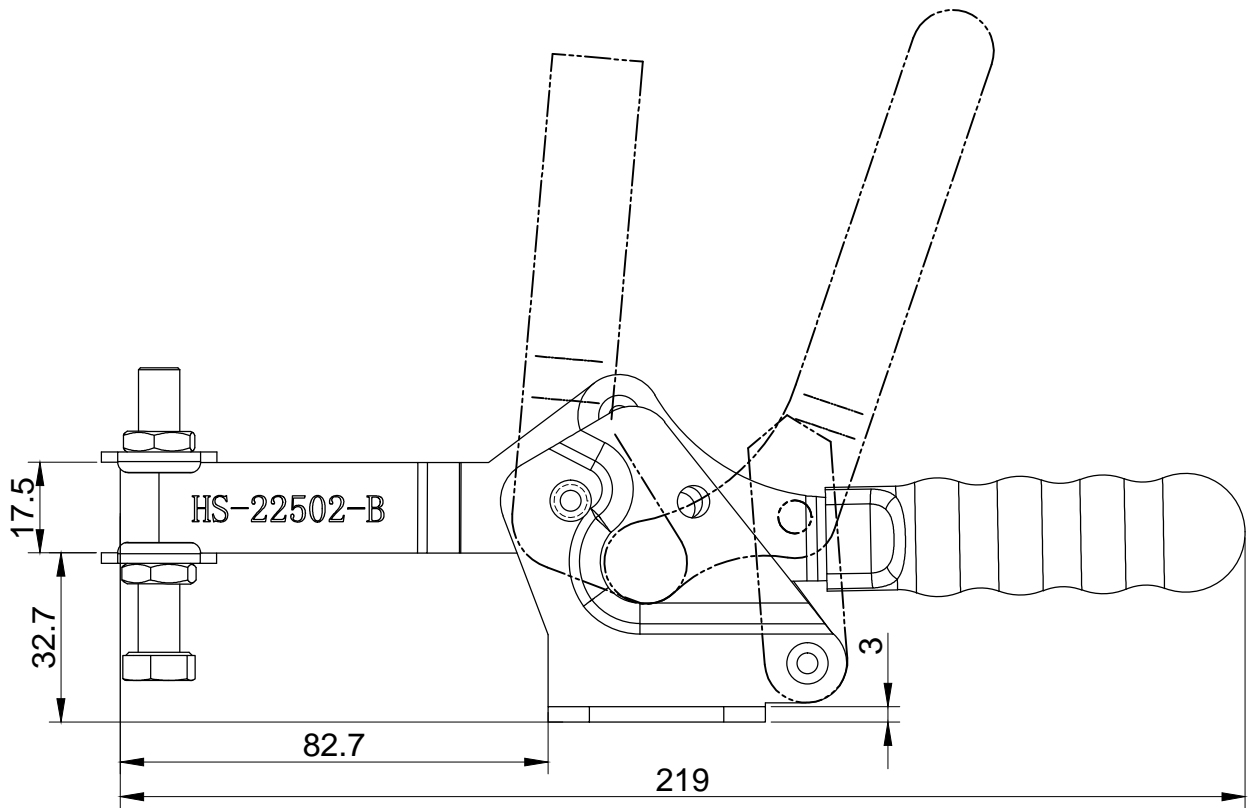

HS-22502-B

BAR OPENS:94°

HANDLE OPENS:76°

SPINDLE SUPPLIED:HS-SA-085012