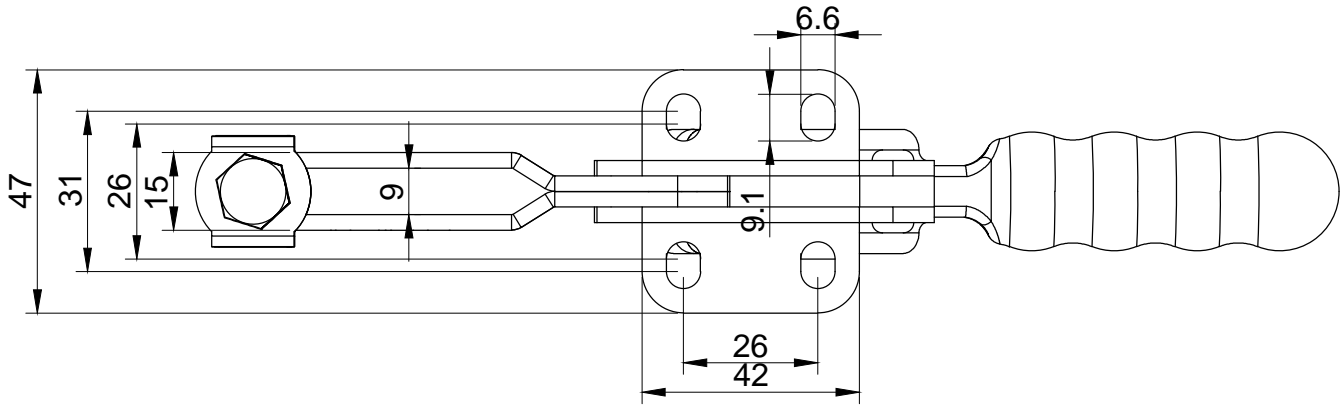

HS-22502-B

BAR OPENS:94°

HANDLE OPENS:76°

SPINDLE SUPPLIED:HS-SA-085012