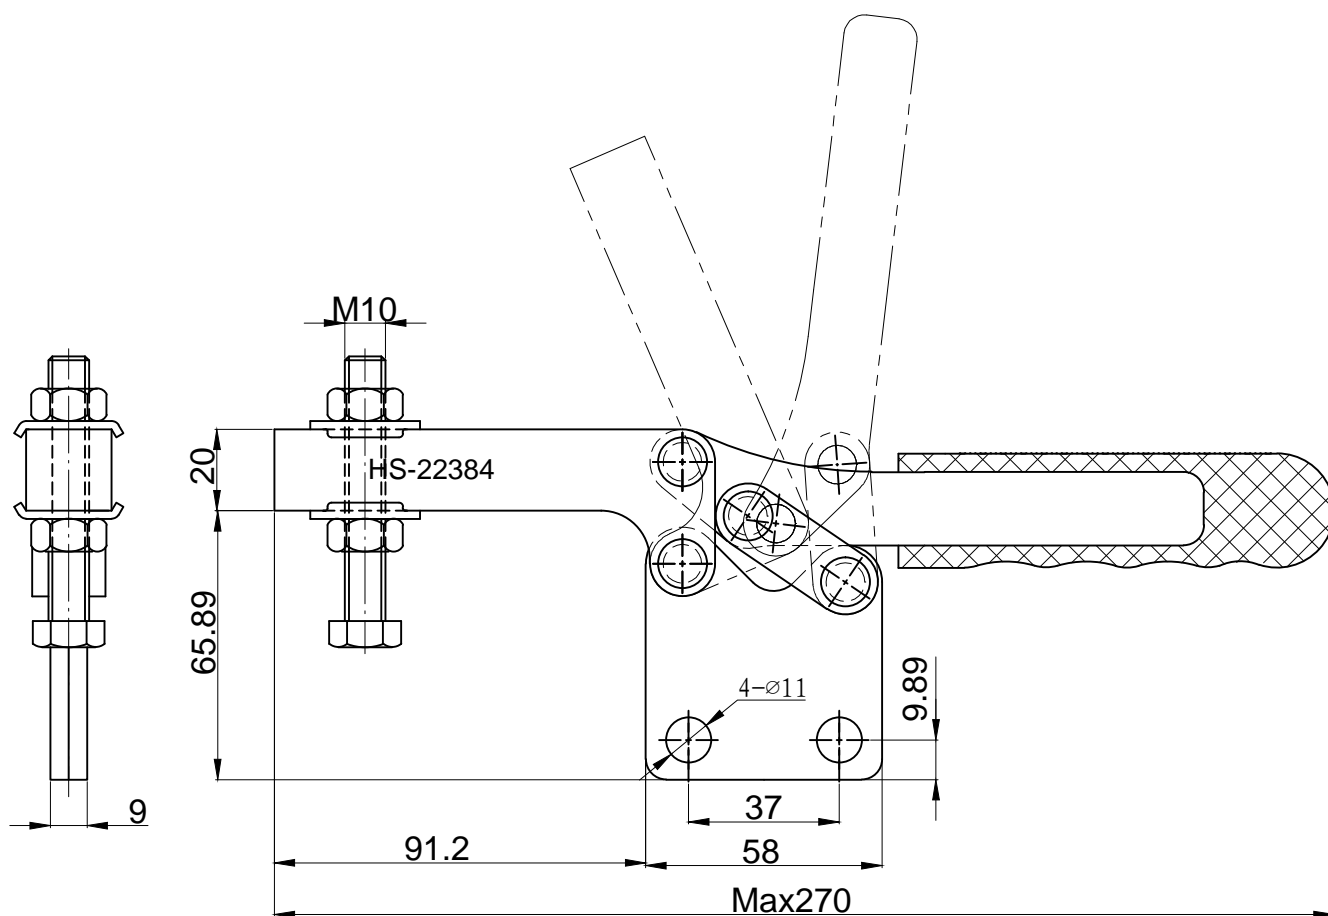

HS-22384

BAR OPENS:65°

HANDLE OPENS:85°

SPINDLE SUPPLIED:HS-SA-106515