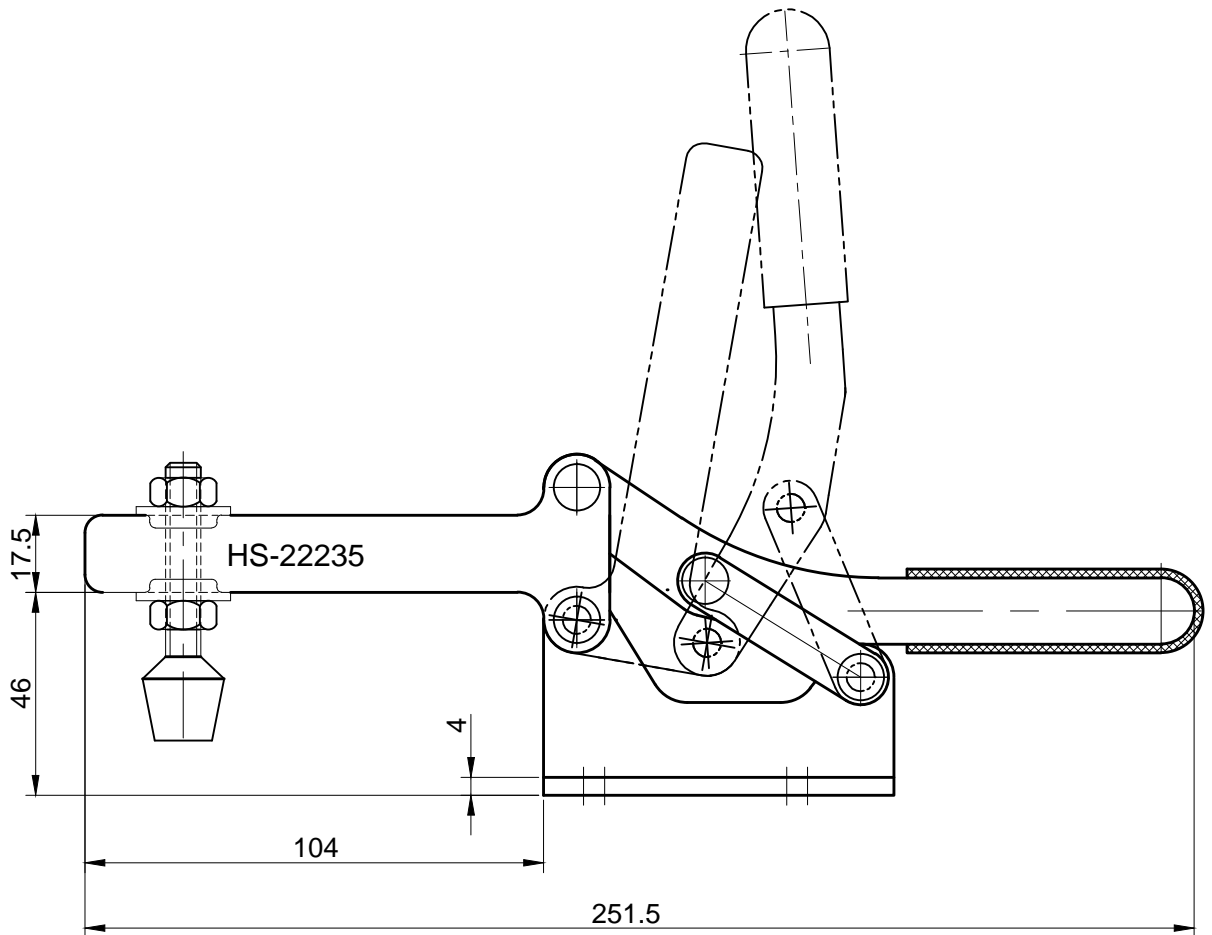

好手机电科技有限公司

HS-22235

BAR OPENS:111°

HANDLE OPENS:94°

SPINDLE SUPPLIED:CH-FC-56212