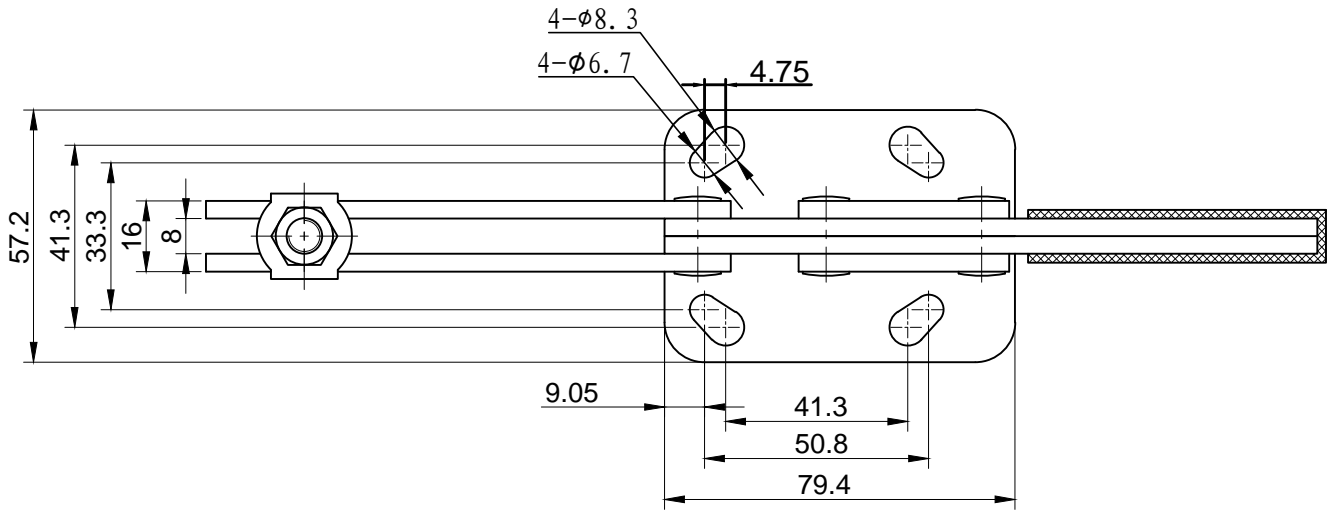

好手机电科技有限公司

HS-22235

BAR OPENS:111°

HANDLE OPENS:94°

SPINDLE SUPPLIED:CH-FC-56212