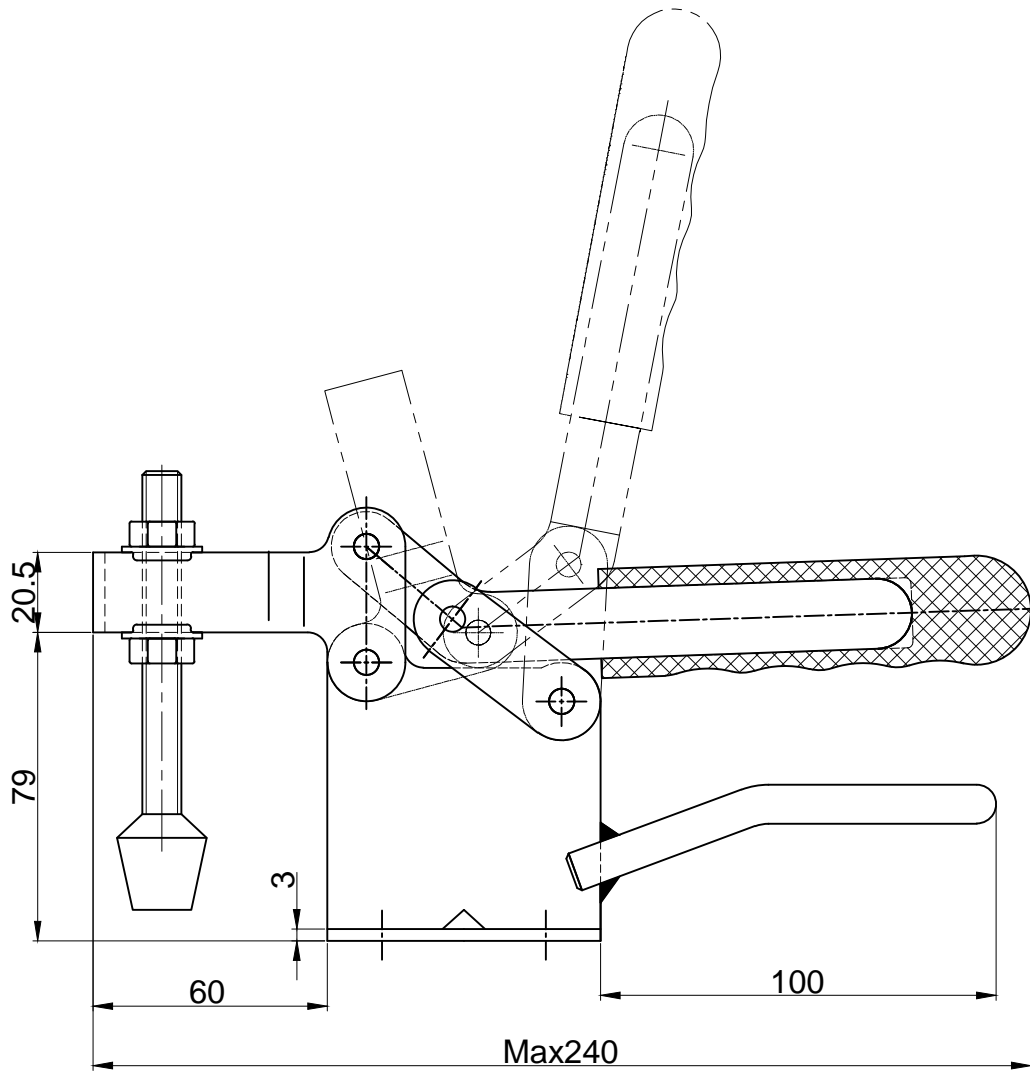

好手机电科技有限公司

HS-220-WH

BAR OPENS:75°

HANDLE OPENS:77°

SPINDLE SUPPLIED:HS-FC-38412