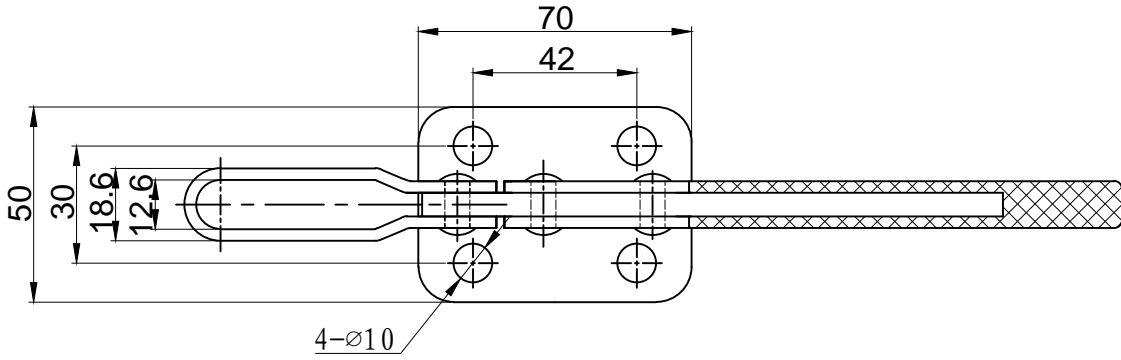

好手机电科技有限公司

HS-220-WH

BAR OPENS:75°

HANDLE OPENS:77°

SPINDLE SUPPLIED:HS-FC-38412