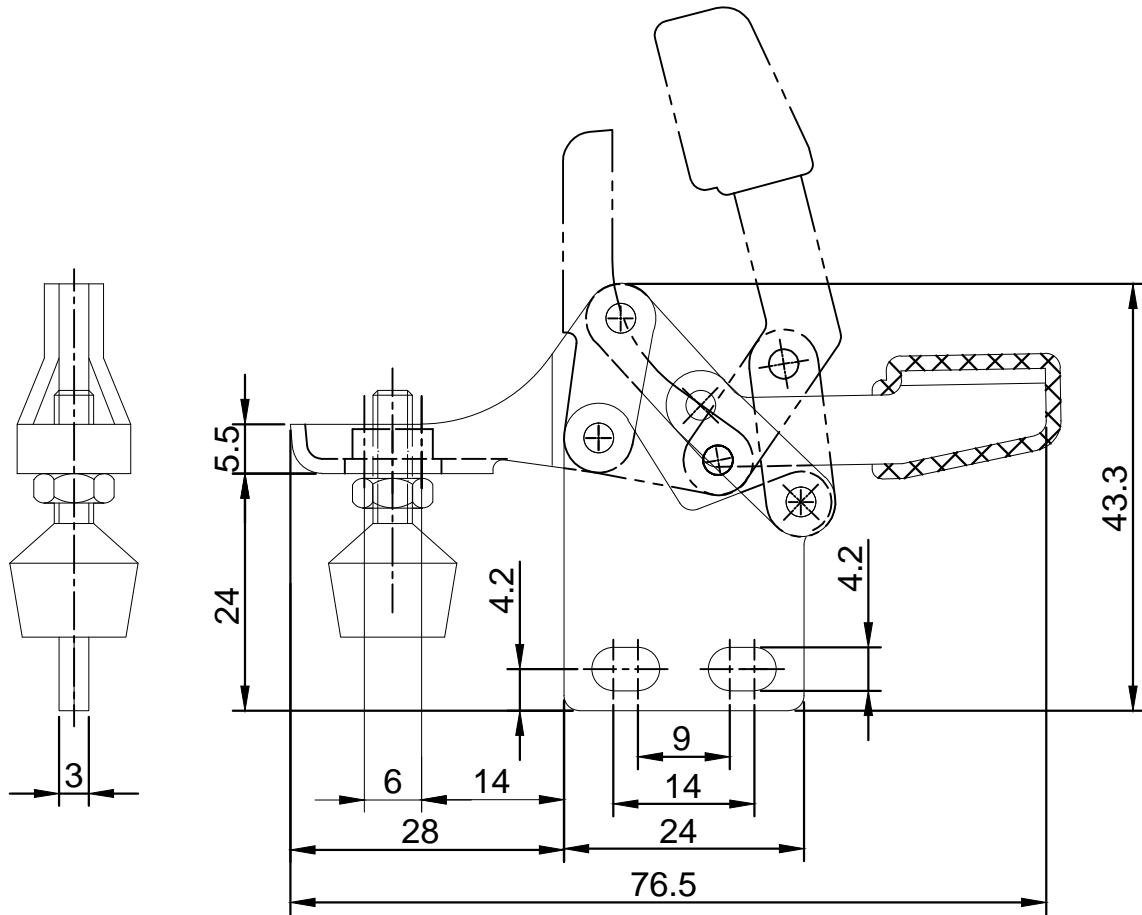

好手机电科技有限公司

HS-21800

BAR OPENS:80°
HANDLE OPENS:88°
SPINDLE SUPPLIED:HS-FC-042507