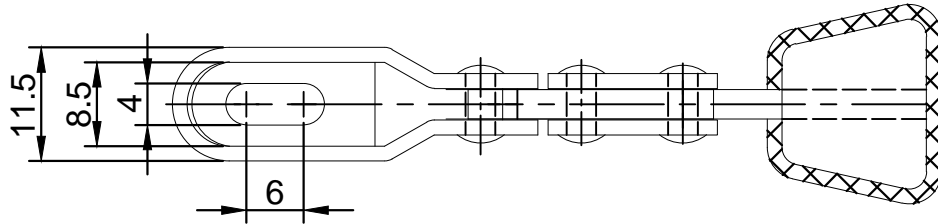

好手机电科技有限公司

HS-21800

BAR OPENS:80°
HANDLE OPENS:88°
SPINDLE SUPPLIED:HS-FC-042507