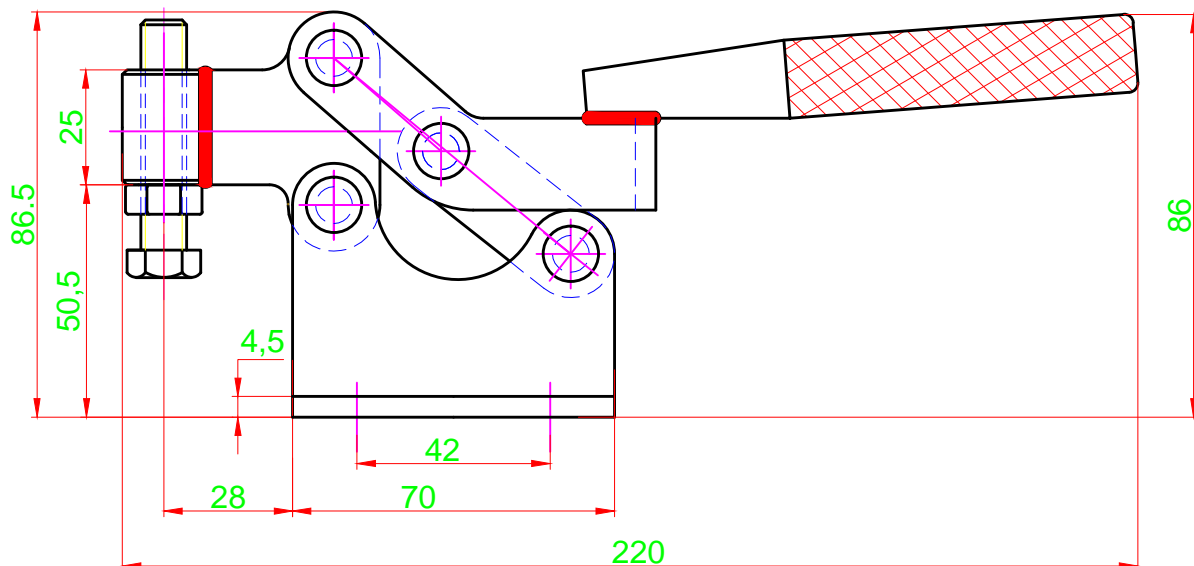

**HS-20448**

BAR OPENS:90°

HANDLE OPENS:83°

SPINDLE SUPPLIED:HS-SA-105015