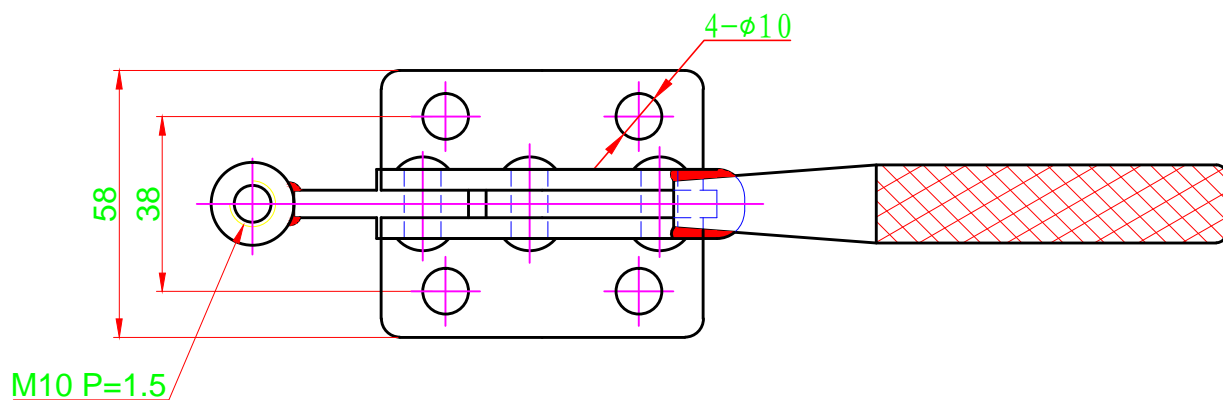

**HS-20448**

BAR OPENS:90°

HANDLE OPENS:83°

SPINDLE SUPPLIED:HS-SA-105015