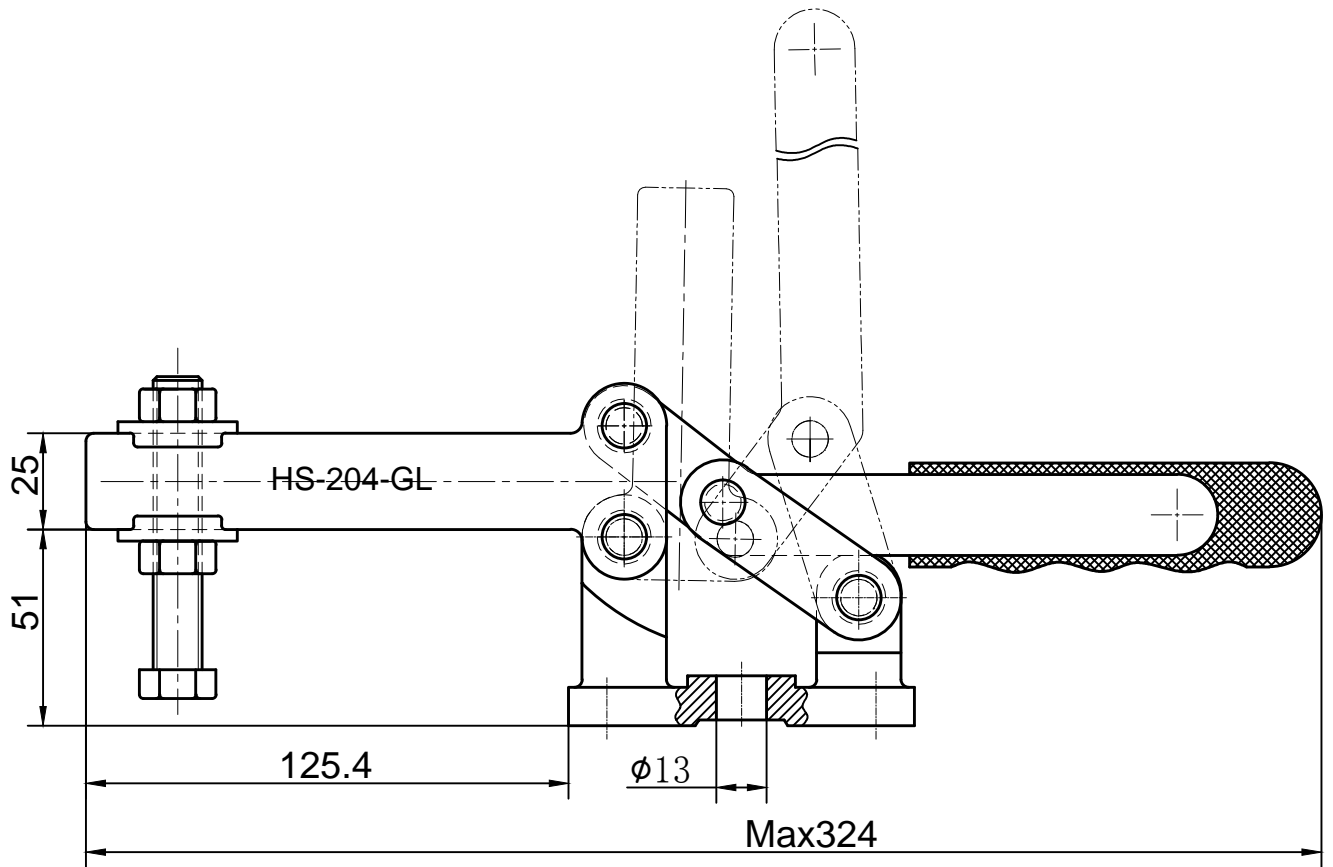

# HS-204-GL

BAR OPENS:91°  
HANDLE OPENS:94°  
SPINDLE SUPPLIED:HS-SA-12300