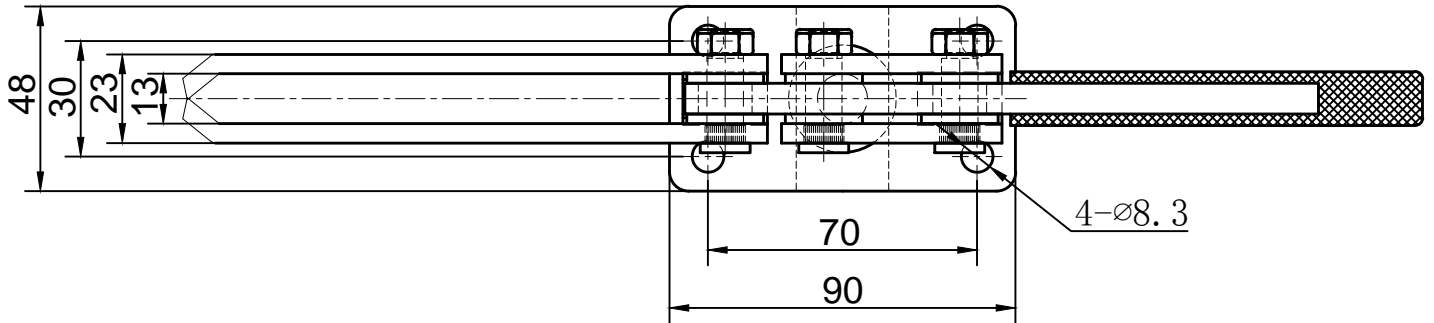

# HS-204-GL

BAR OPENS:91°  
HANDLE OPENS:94°  
SPINDLE SUPPLIED:HS-SA-12300