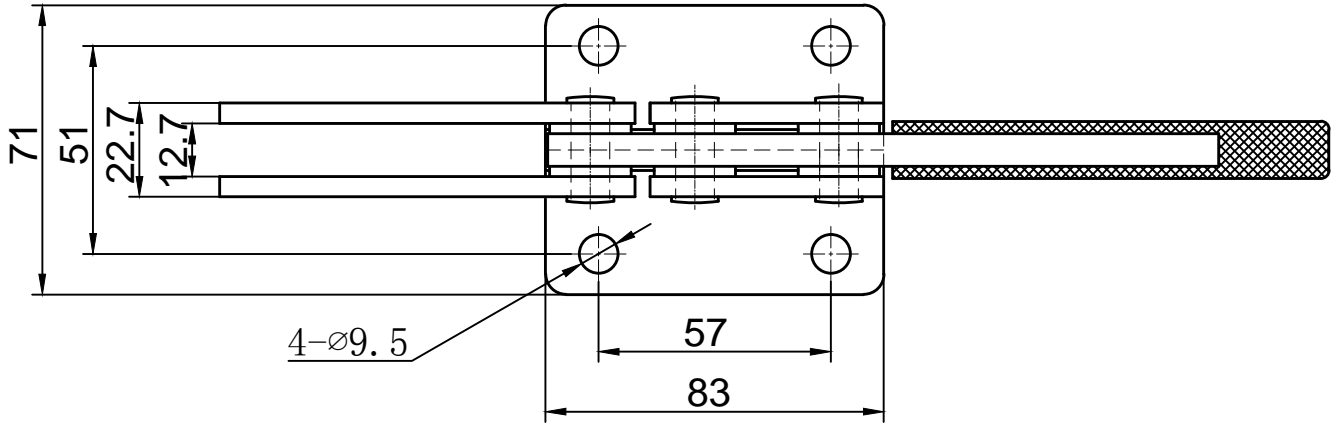

HS-204-GB

BAR OPENS:90°

HANDLE OPENS:94°

SPINDLE SUPPLIED:HS-SA-12300