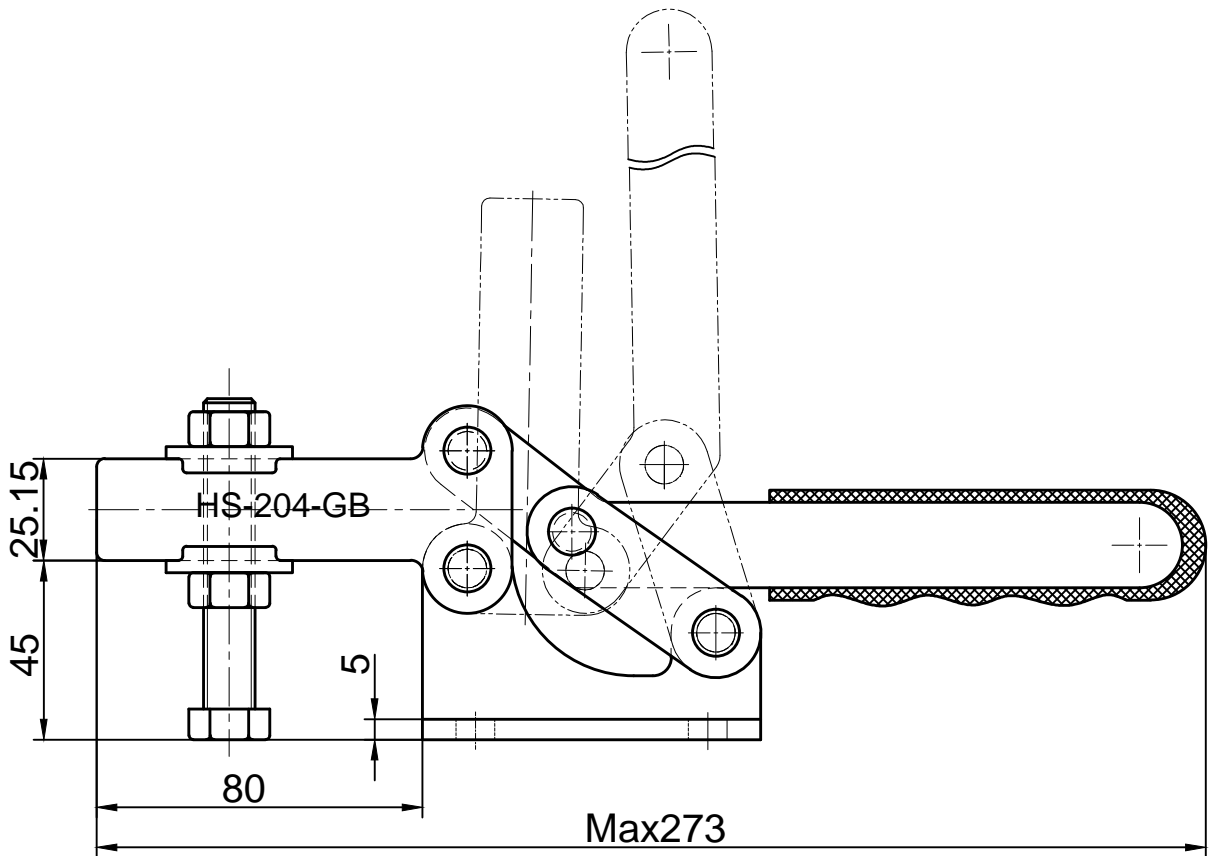

HS-204-GB

BAR OPENS:90°

HANDLE OPENS:94°

SPINDLE SUPPLIED:HS-SA-12300