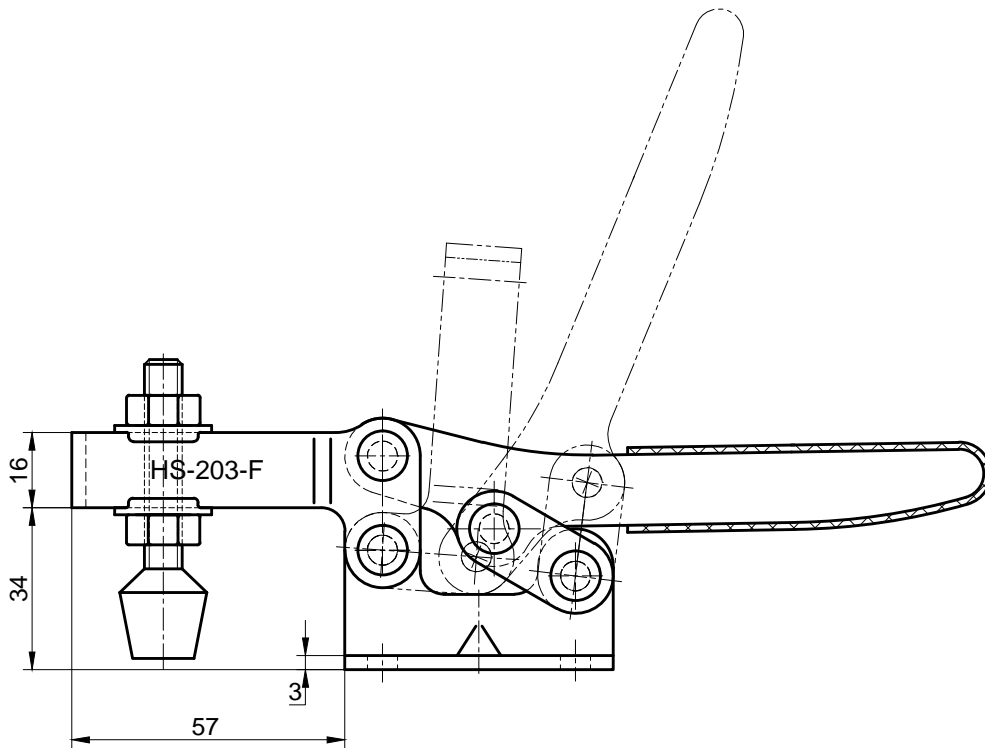

好手机电科技有限公司

HS-203-F

BAR OPENS:85°

HANDLE OPENS:58°

SPINDLE SUPPLIED:CH-FC-56212