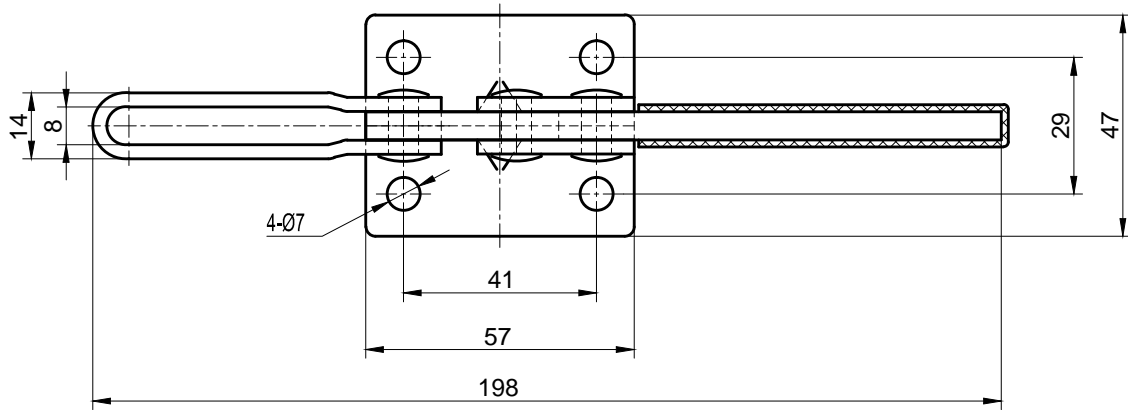

好手机电科技有限公司

HS-203-F

BAR OPENS:85°

HANDLE OPENS:58°

SPINDLE SUPPLIED:CH-FC-56212