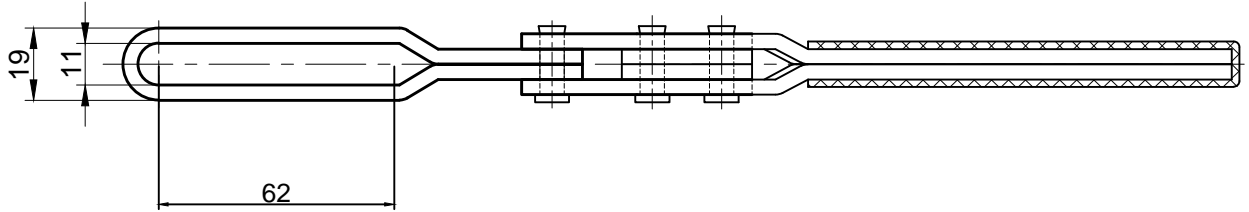

好手机电科技有限公司

HS-20236

BAR OPENS:85°

HANDLE OPENS:50°

SPINDLE SUPPLIED:HS-FC-38312