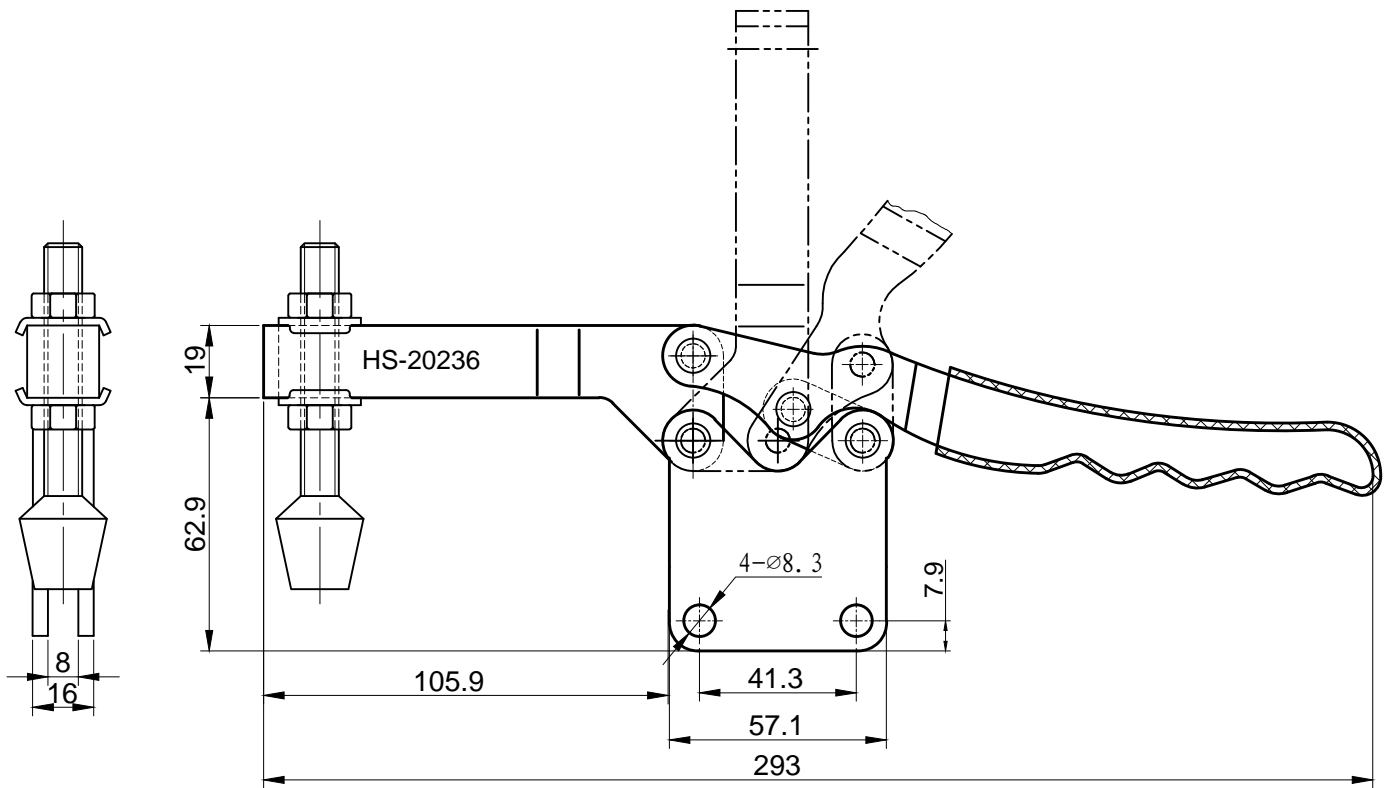

好手机电科技有限公司

HS-20236

BAR OPENS:85°

HANDLE OPENS:50°

SPINDLE SUPPLIED:HS-FC-38312