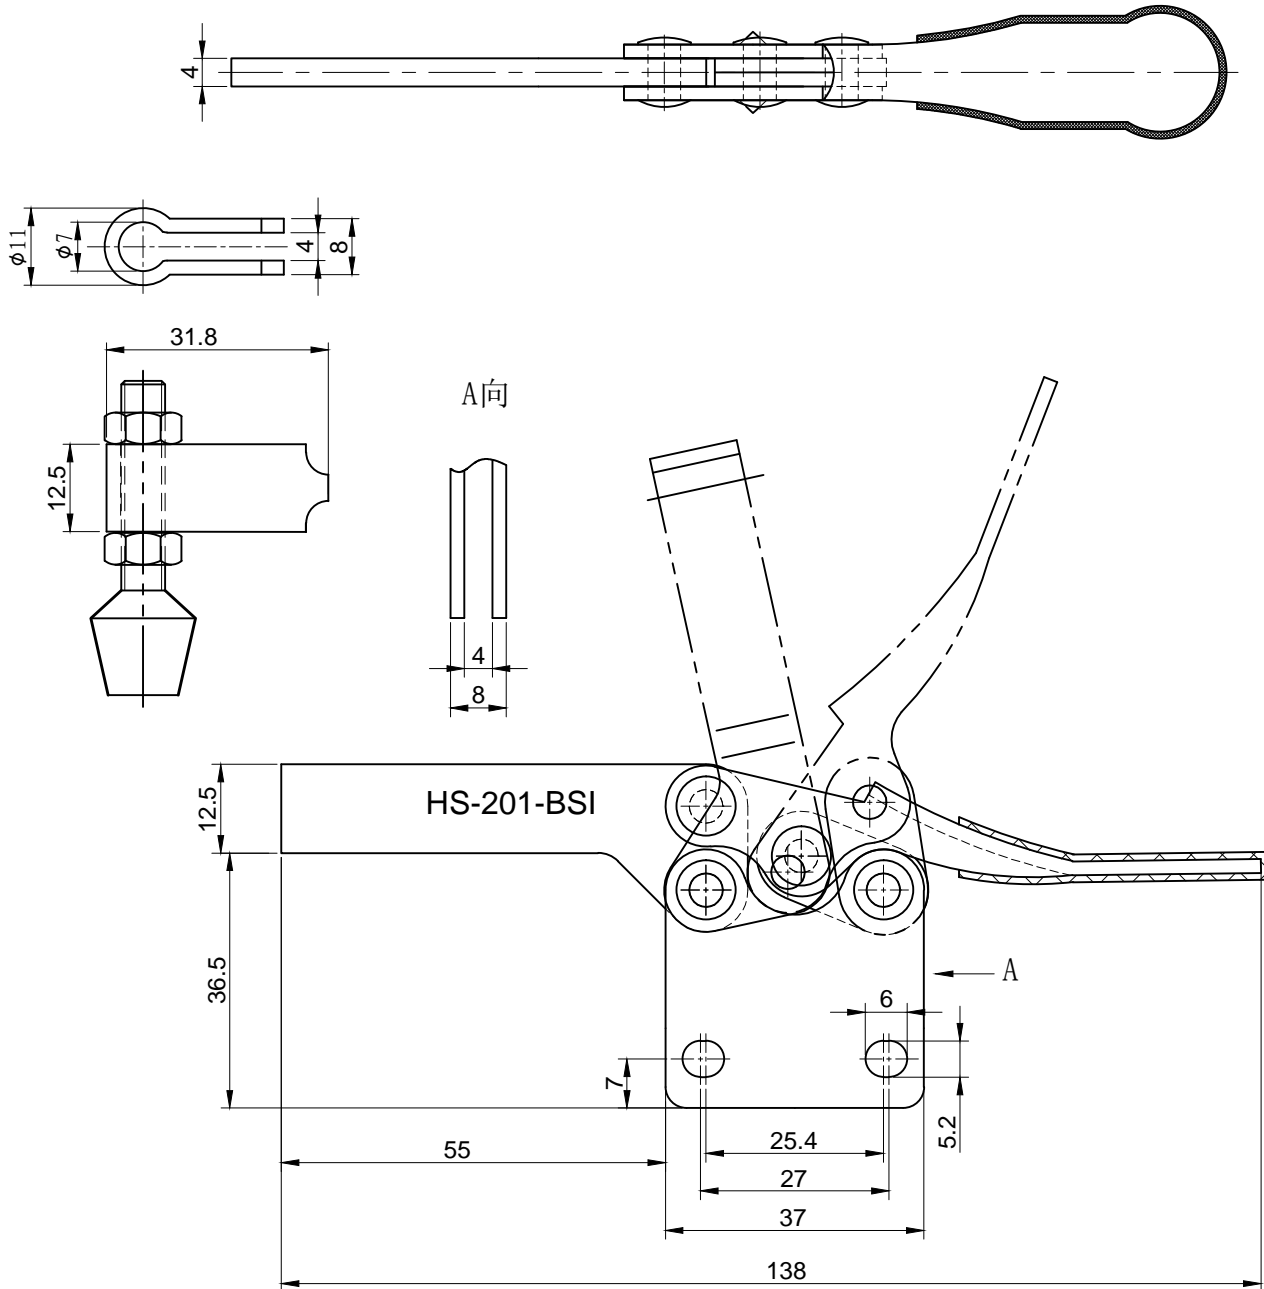

HS-201-BSI

BAR OPENS:85°

HANDLE OPENS:60°

SPINDLE SUPPLIED:HS-FC-14134