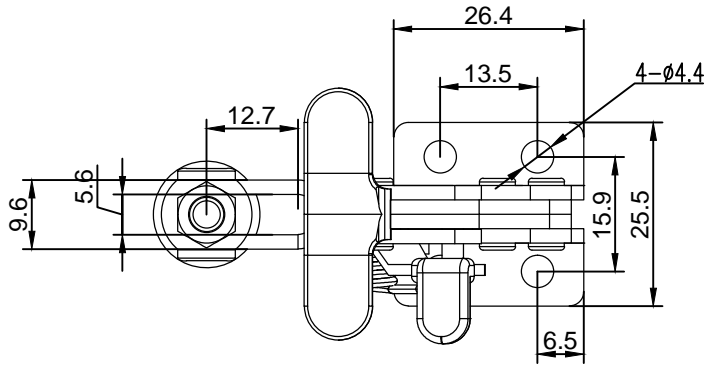

# HS-13005-T

BAR OPENS:90°  
HANDLE OPENS:170°  
SPINDLE SUPPLIED:HS-FC-10138