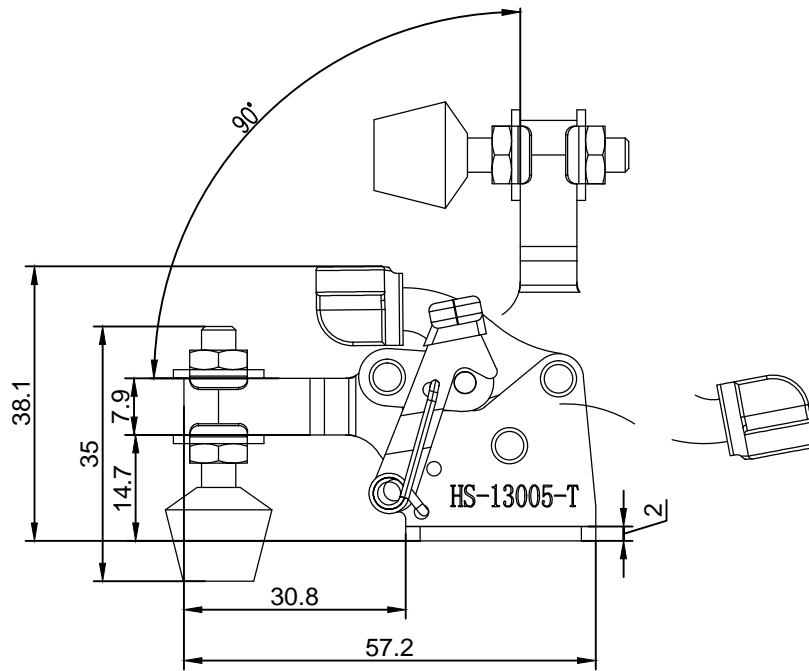

# HS-13005-T

BAR OPENS:90°  
HANDLE OPENS:170°  
SPINDLE SUPPLIED:HS-FC-10138