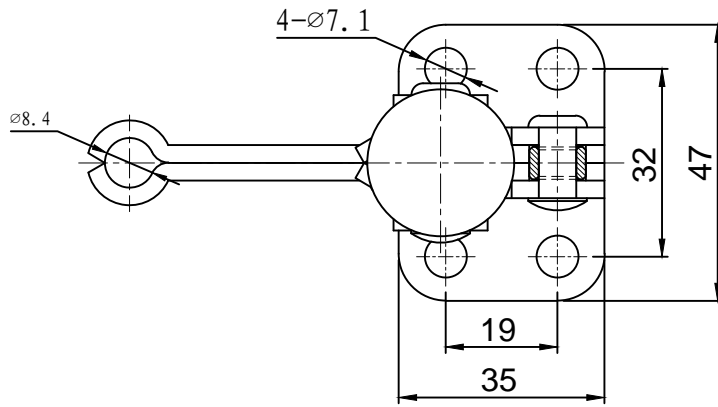

HS-12502-C

BAR OPENS:90°~150°

HANDLE OPENS:70°~100°

SPINDLE SUPPLIED:HS-SA-085012