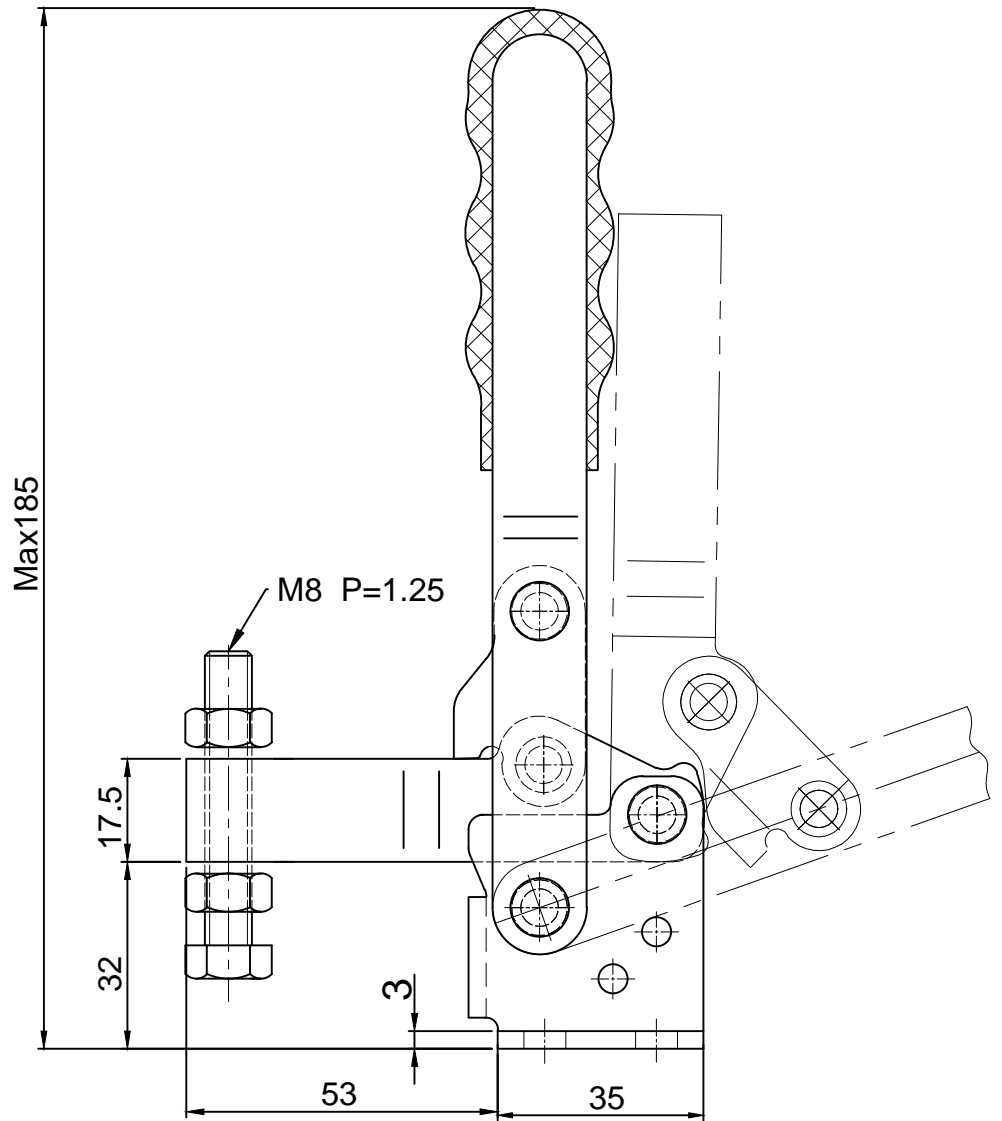

HS-12502-C

BAR OPENS:90°~150°

HANDLE OPENS:70°~100°

SPINDLE SUPPLIED:HS-SA-085012