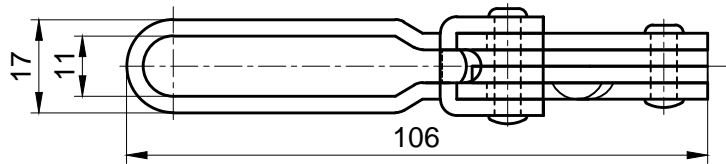

HS-12421

BAR OPENS:94°

HANDLE OPENS:45°

SPINDLE SUPPLIED:HS-SA-085012