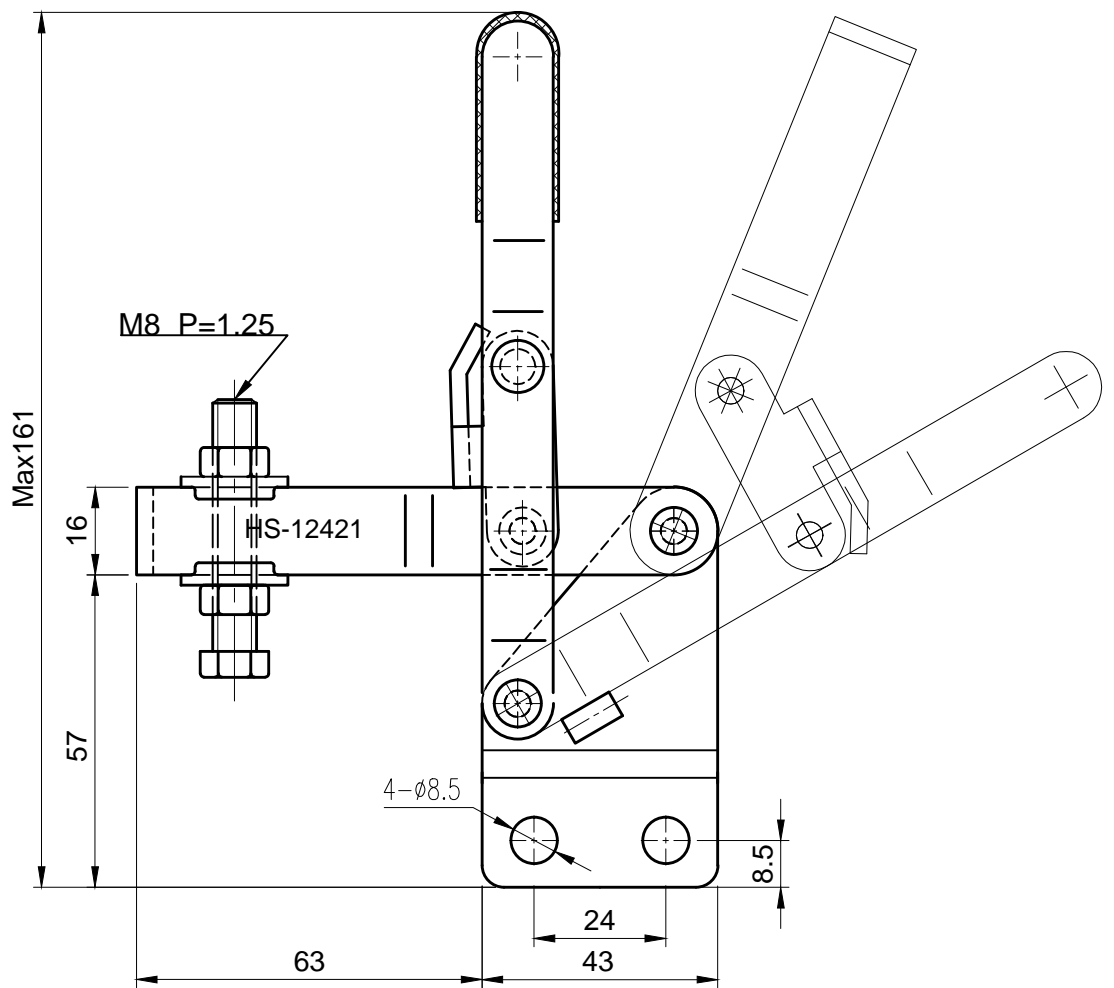

HS-12421

BAR OPENS:94°

HANDLE OPENS:45°

SPINDLE SUPPLIED:HS-SA-085012