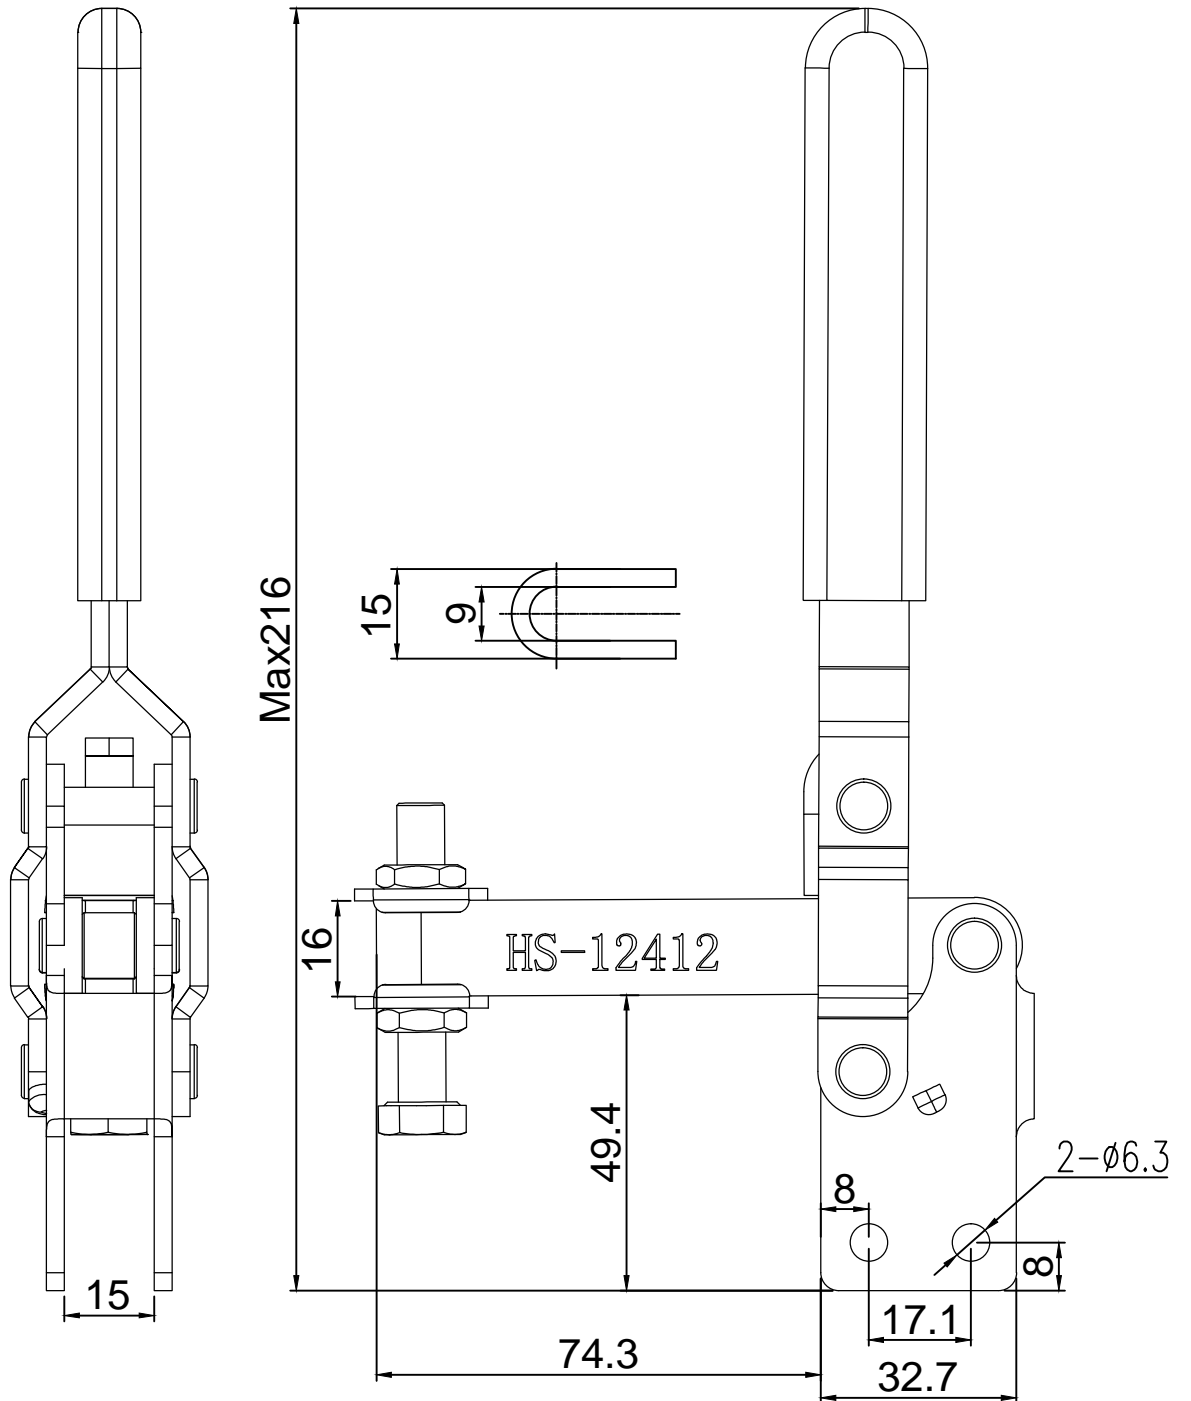

好手机电科技有限公司

HS-12412

BAR OPENS:110°

HANDLE OPENS:64°

SPINDLE SUPPLIED:HS-SA-085012