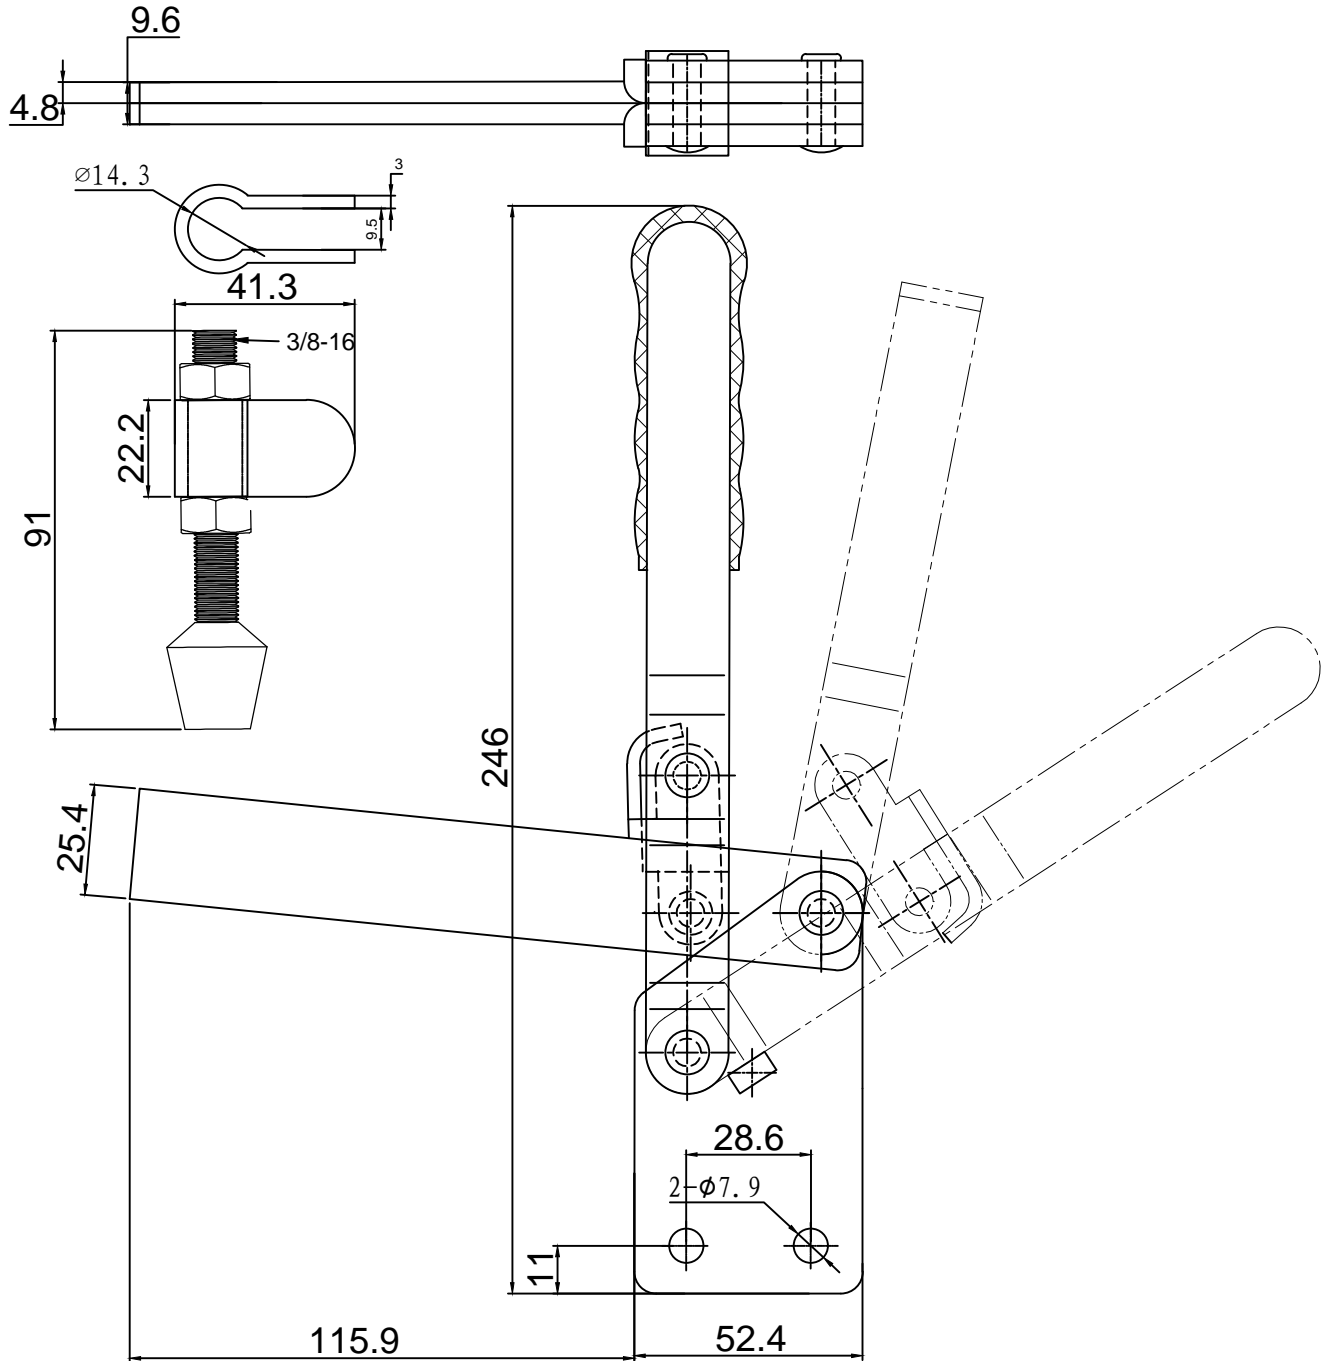

HS-12320

BAR OPENS:100°
HANDLE OPENS:65°
SPINDLE SUPPLIED:HS-FC-38312