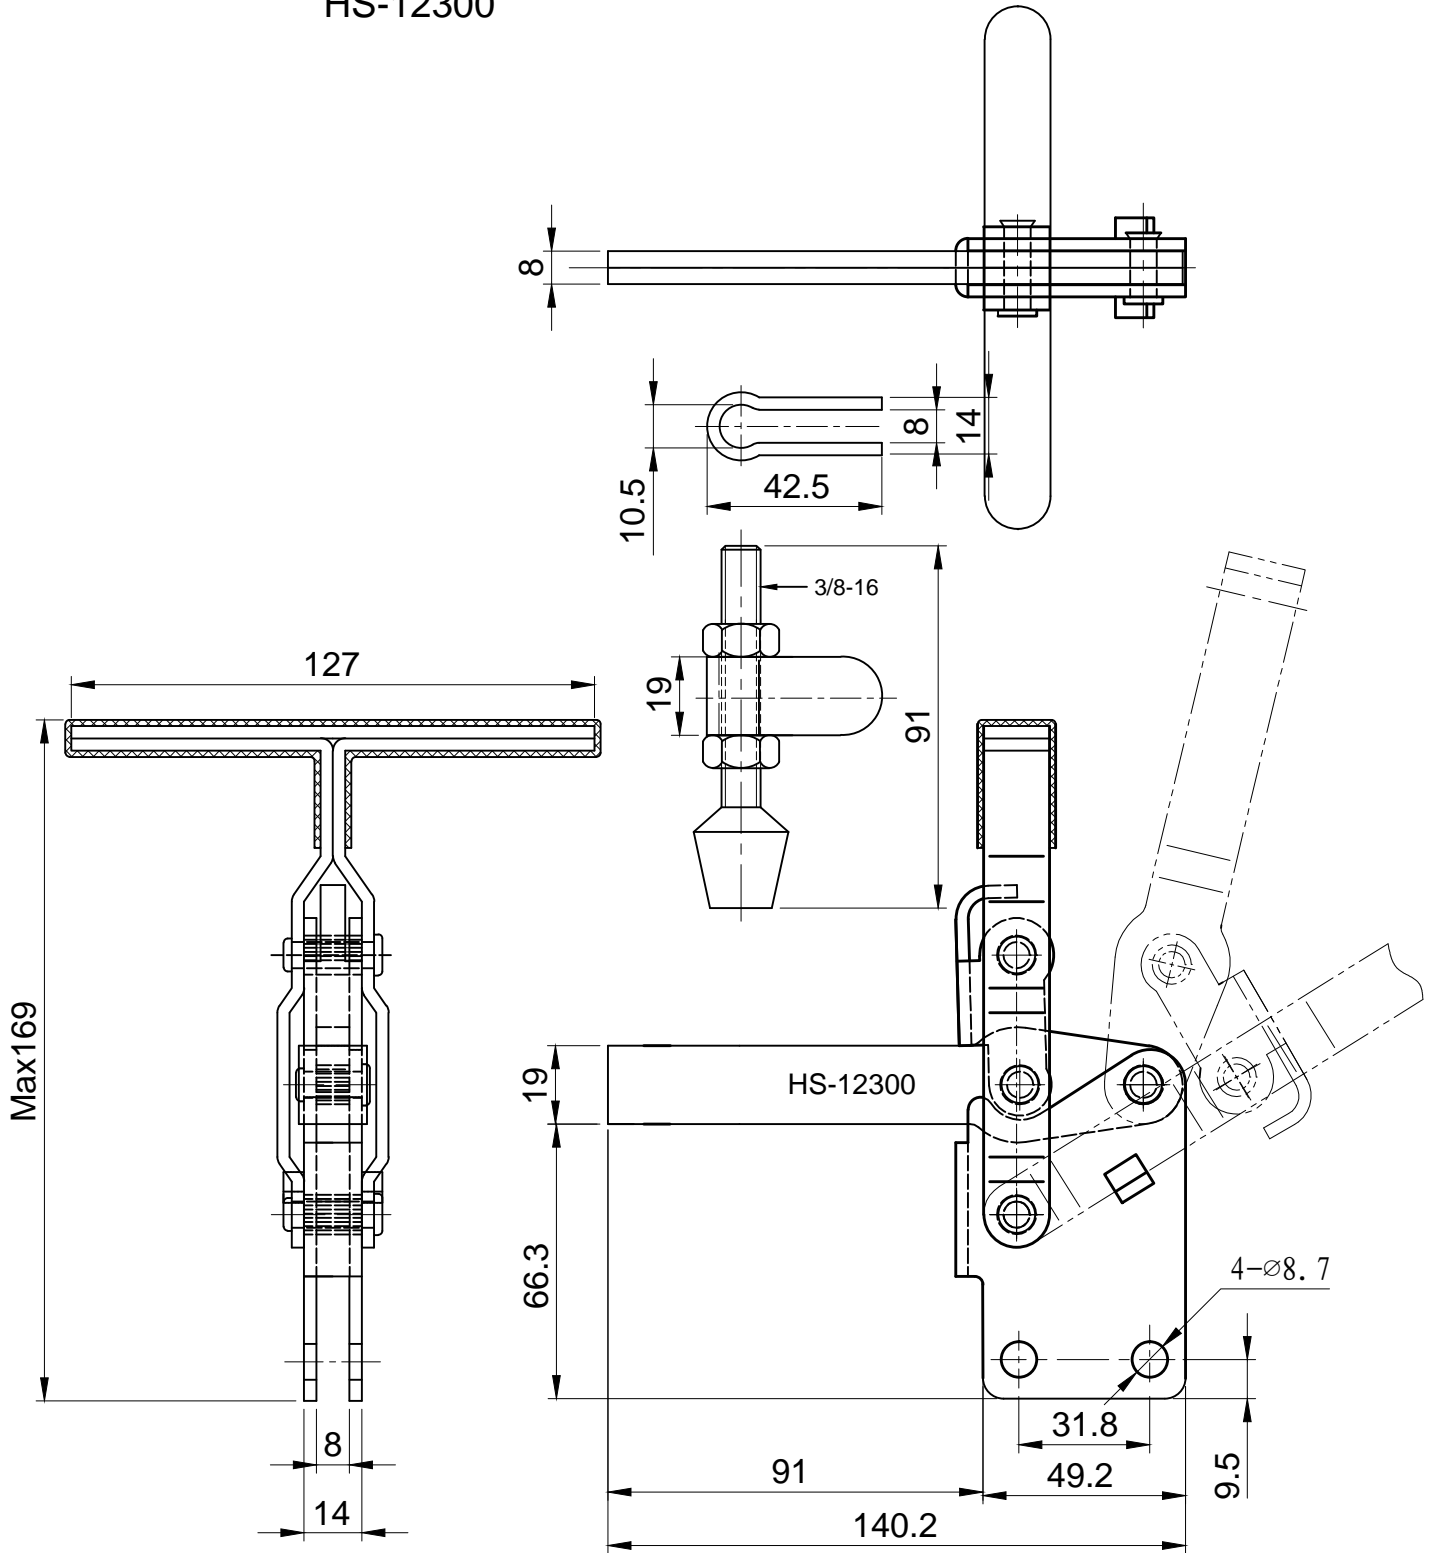

好手机电科技有限公司

HS-12300

BAR OPENS:105°

HANDLE OPENS:58°

SPINDLE SUPPLIED:HS-FC-38312