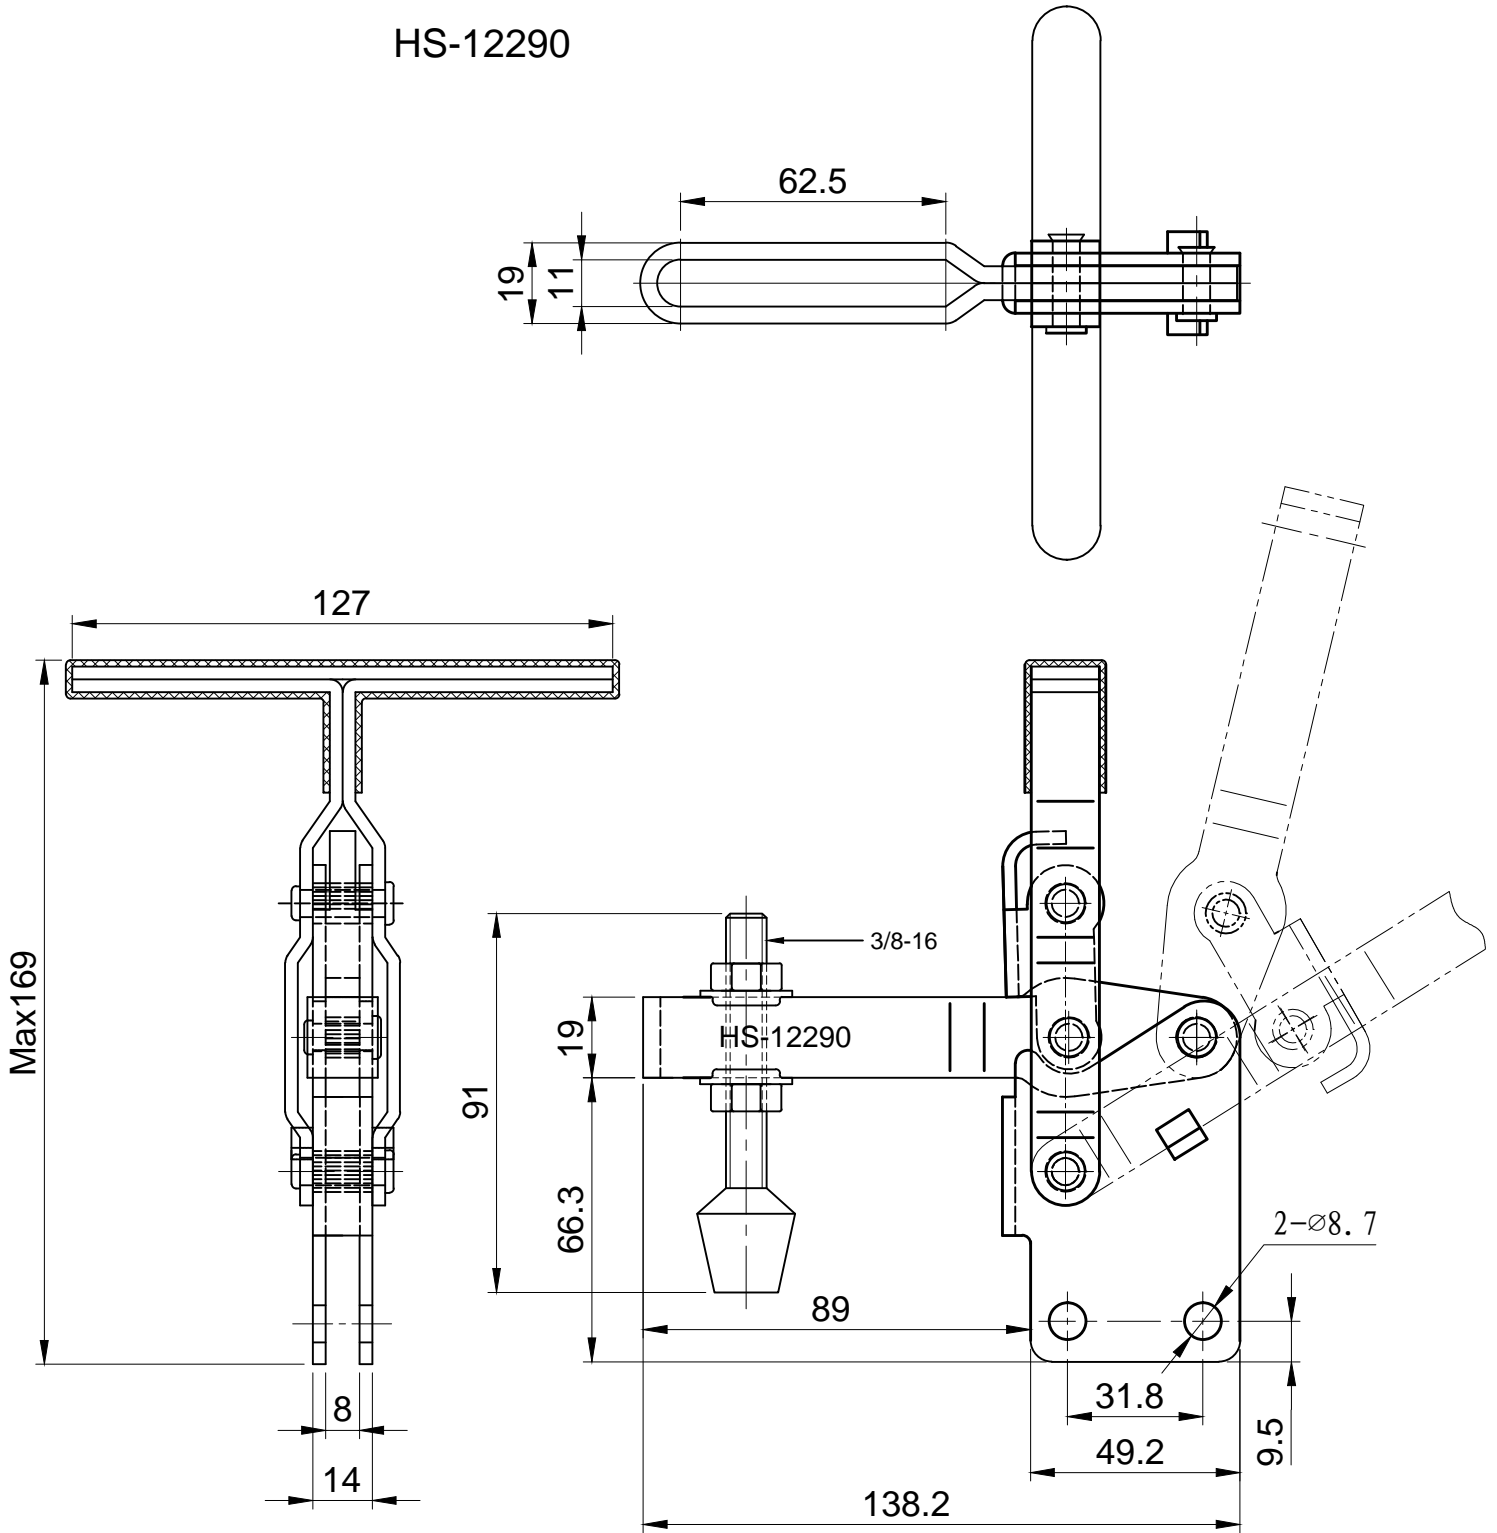

好手机电科技有限公司

HS-12290

BAR OPENS:105°
HANDLE OPENS:58°
SPINDLE SUPPLIED:HS-FC-38312