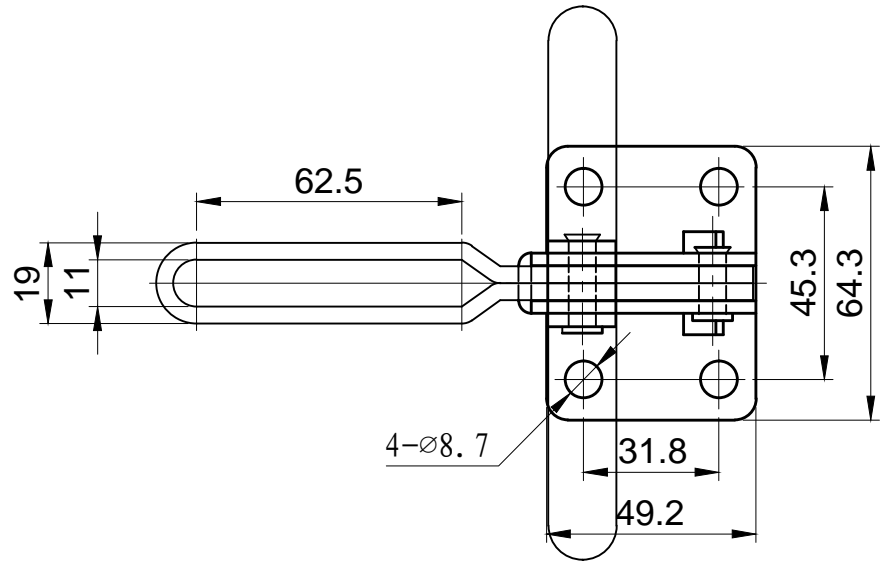

HS-12285

BAR OPENS:105°
HANDLE OPENS:58°
SPINDLE SUPPLIED:HS-FC-38312