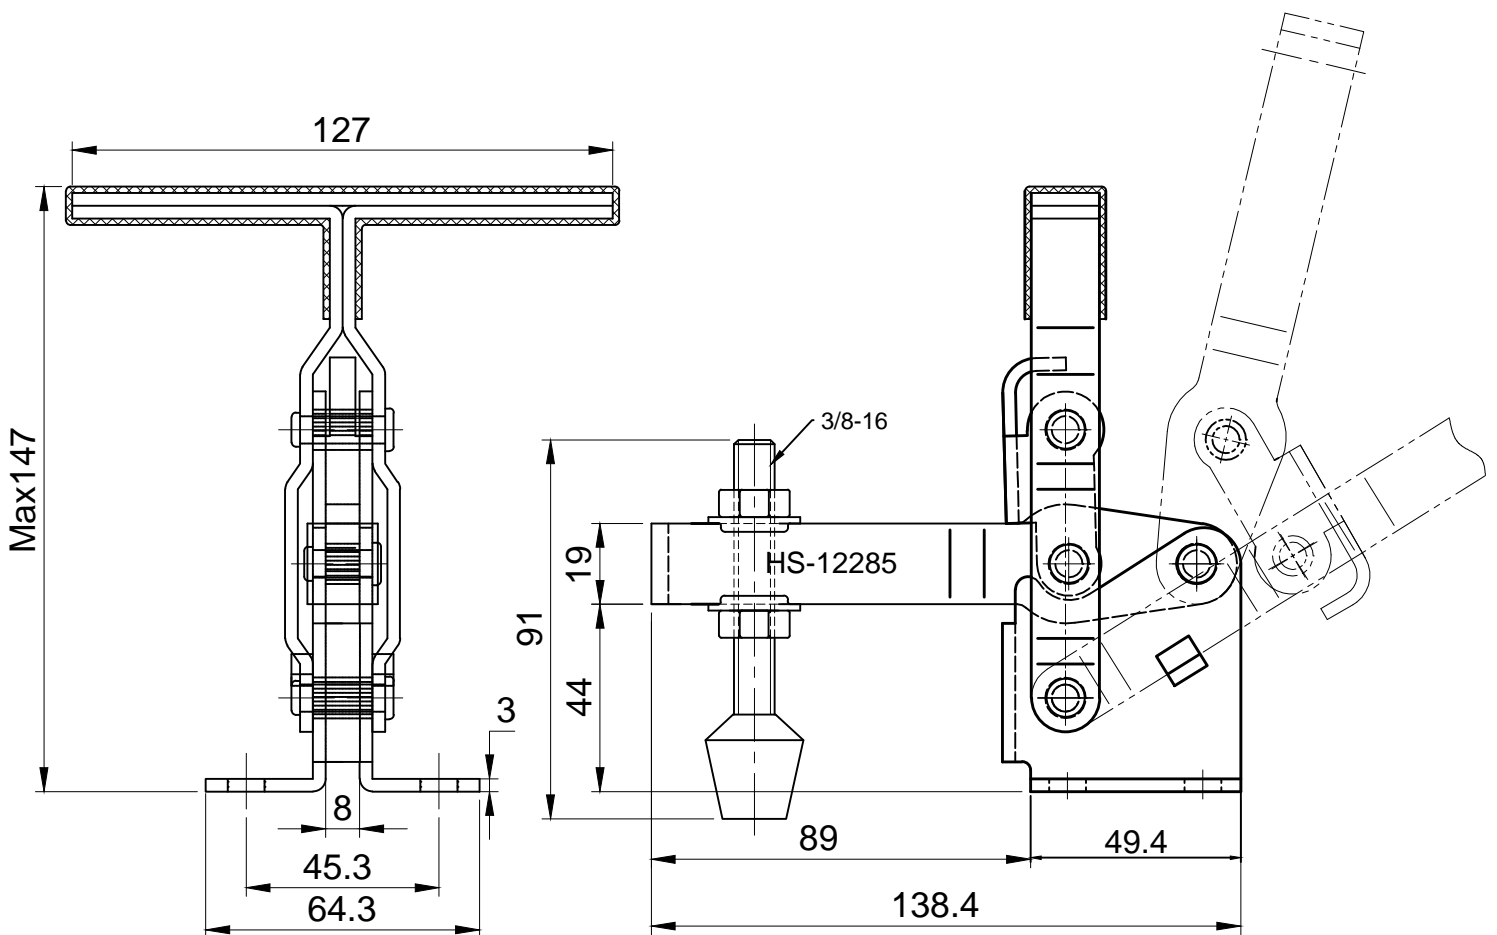

HS-12285

BAR OPENS:105°
HANDLE OPENS:58°
SPINDLE SUPPLIED:HS-FC-38312