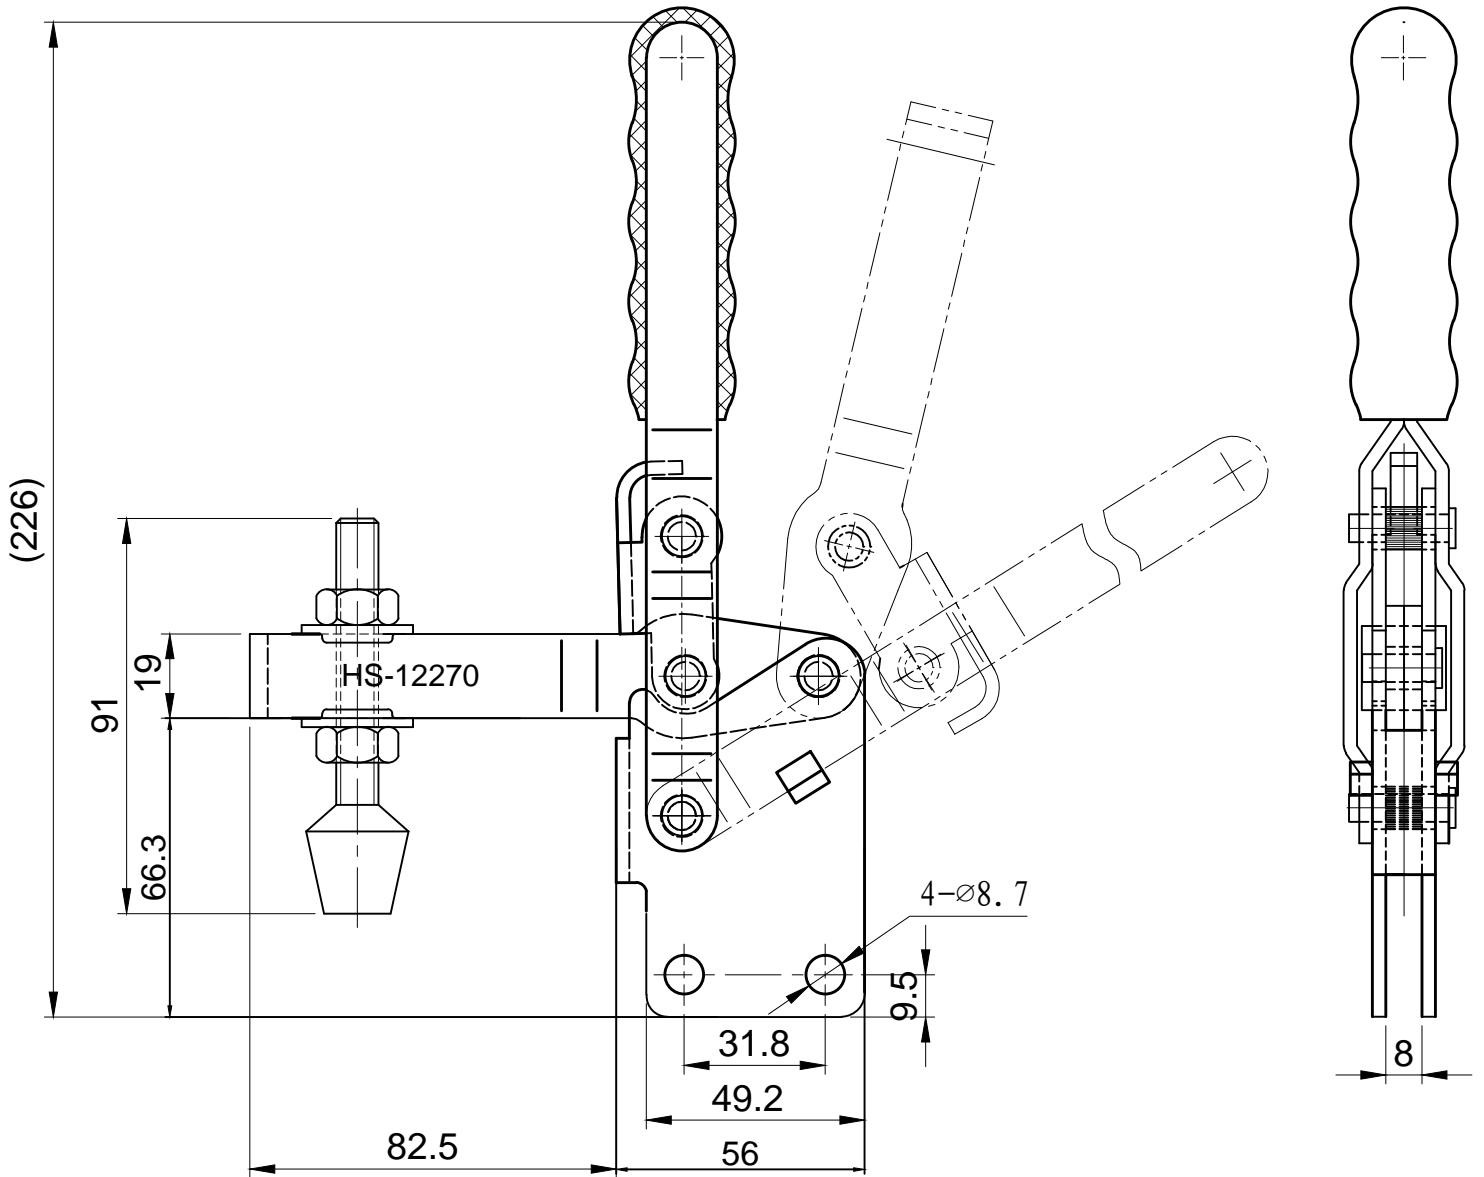

好手机电科技有限公司

HS-12270

BAR OPENS:105°

HANDLE OPENS:58°

SPINDLE SUPPLIED:HS-FC-38312