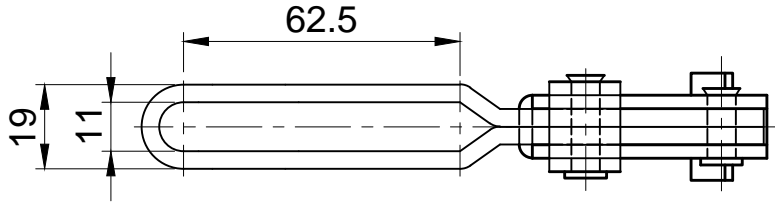

好手机电科技有限公司

HS-12270

BAR OPENS:105°

HANDLE OPENS:58°

SPINDLE SUPPLIED:HS-FC-38312