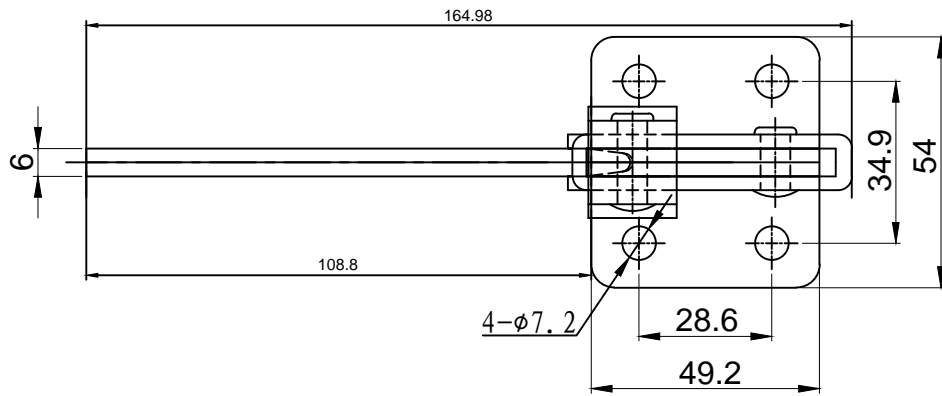

好手机电科技有限公司

HS-12215

BAR OPENS:101°

HANDLE OPENS:57°

SPINDLE SUPPLIED:HS-FC-56212