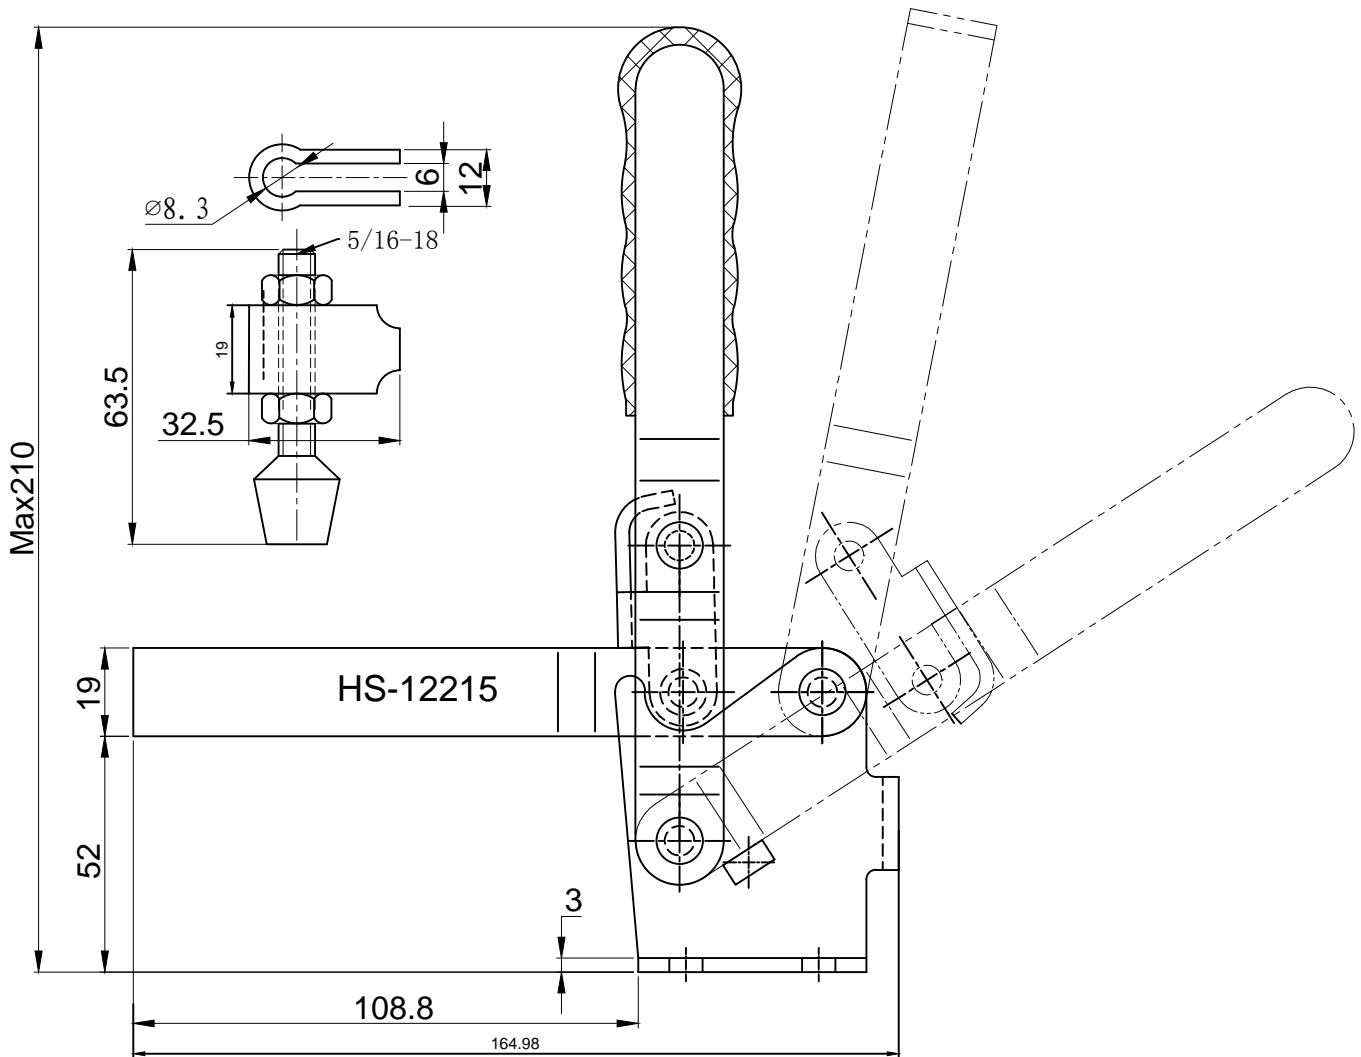

好手机电科技有限公司

HS-12215

BAR OPENS:101°

HANDLE OPENS:57°

SPINDLE SUPPLIED:HS-FC-56212